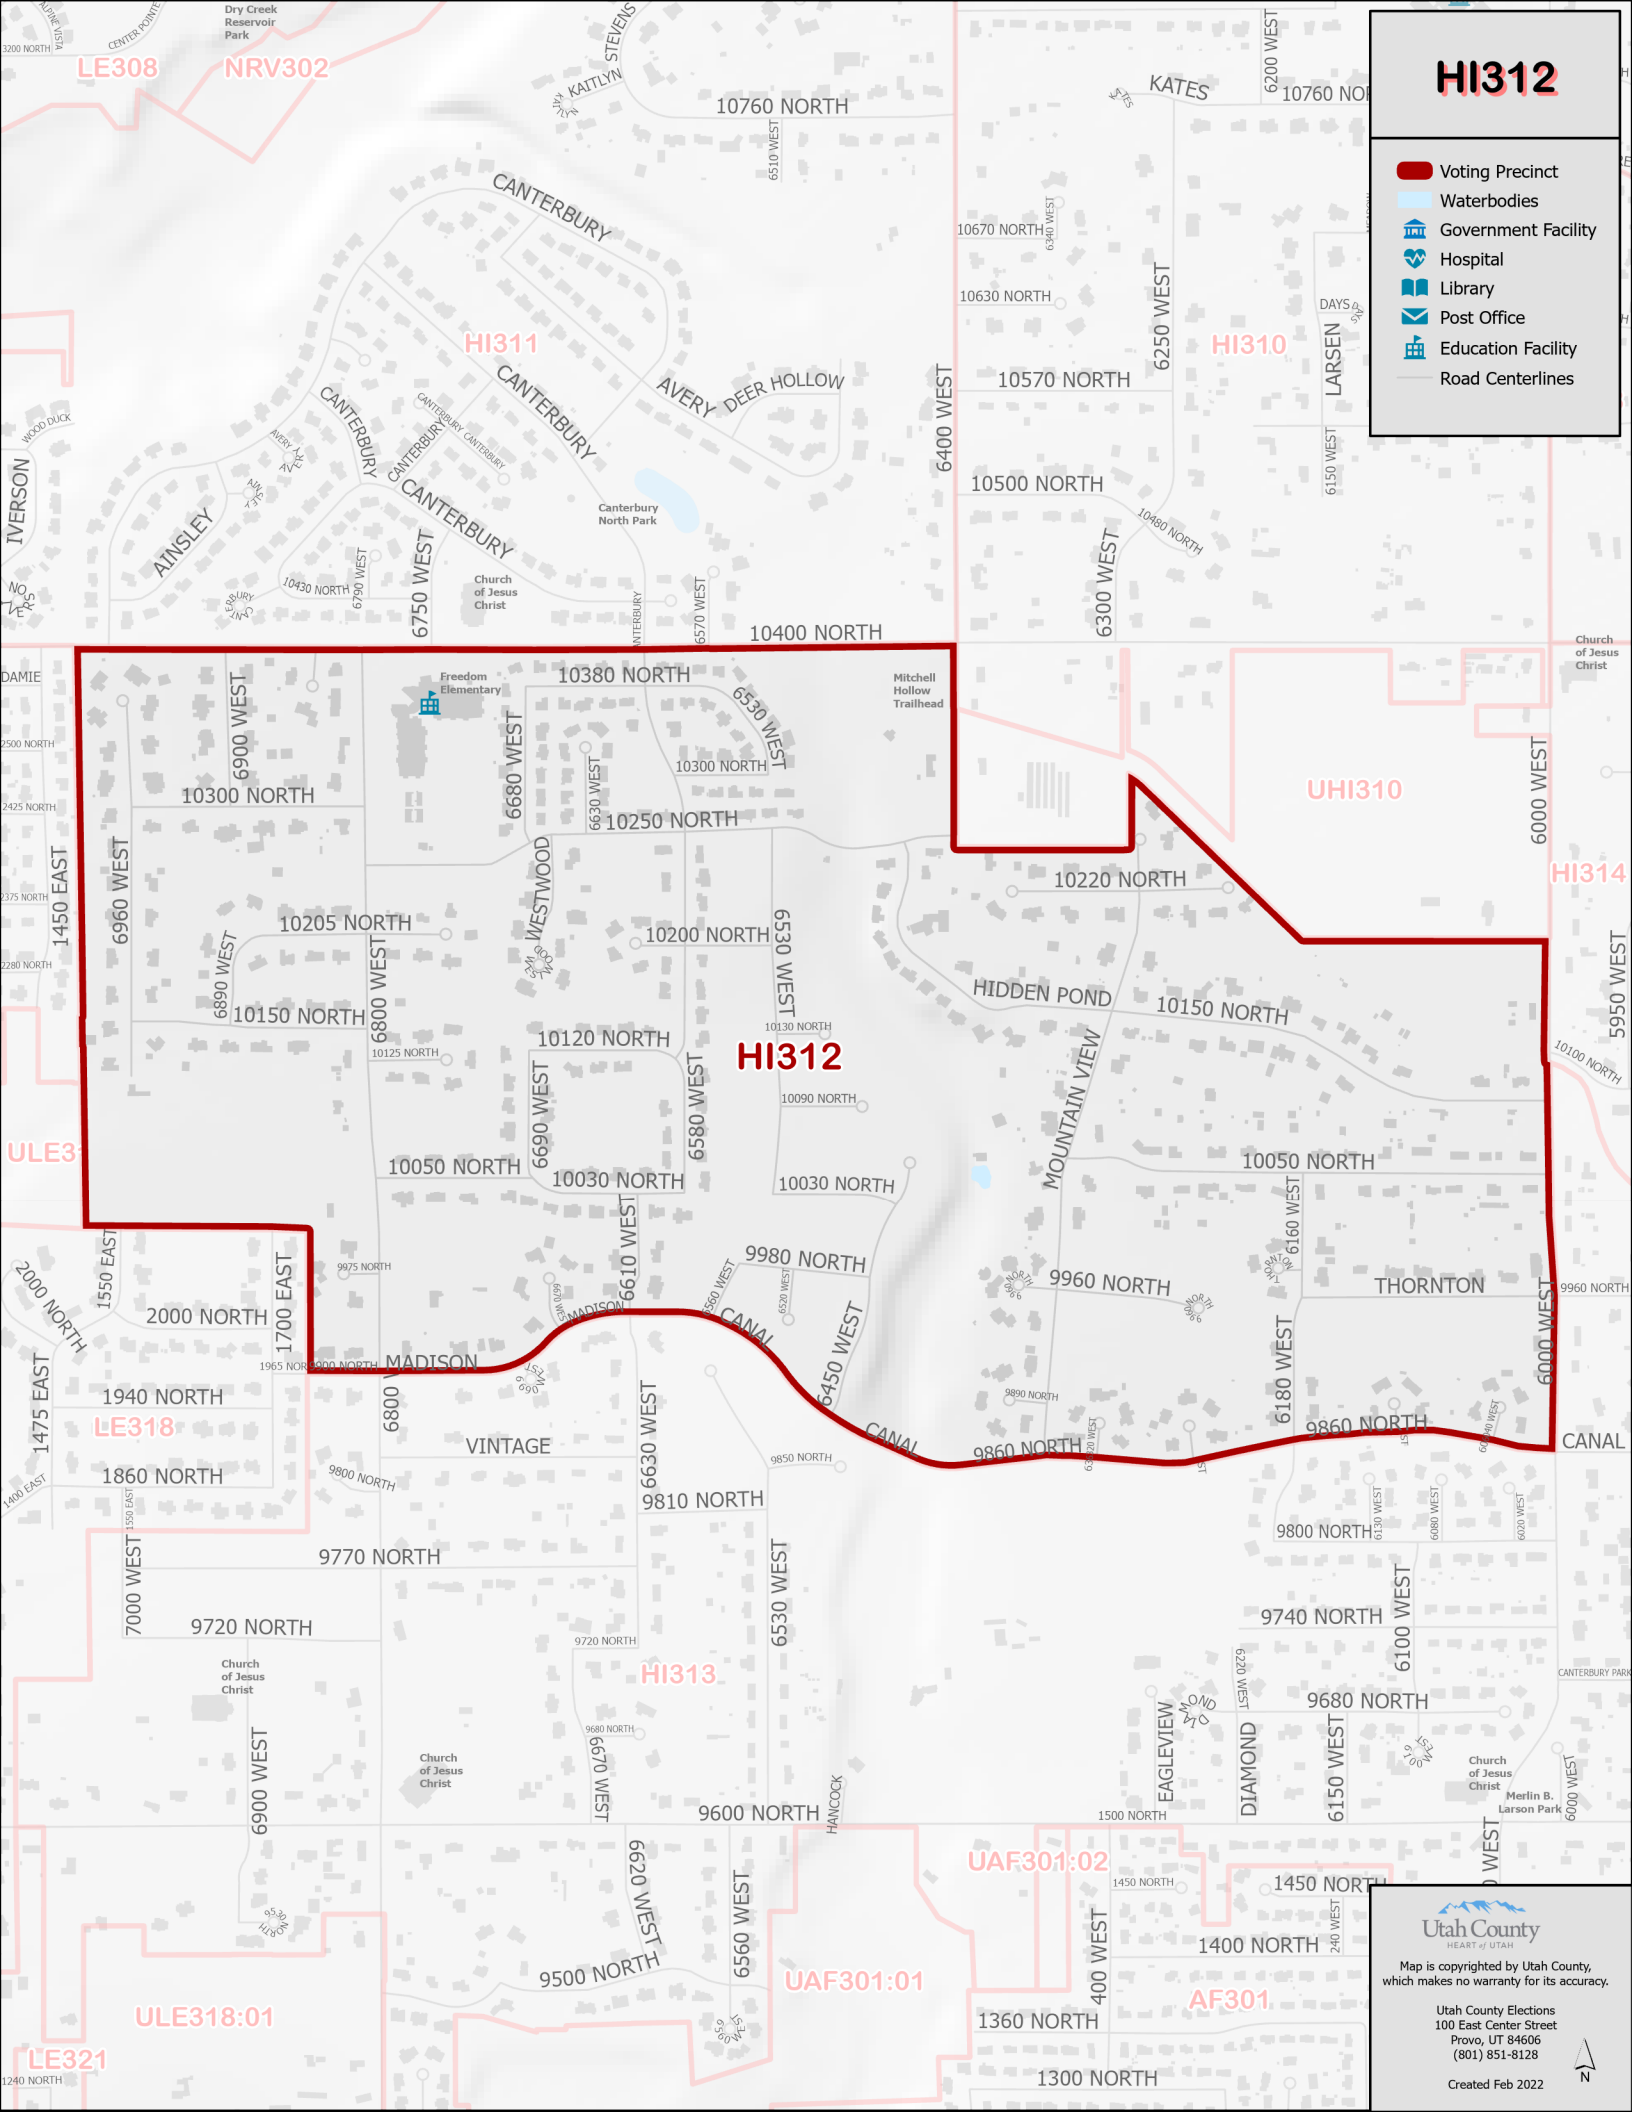

HI312

- Voting Precinct
- Waterbodies
- Government Facility
- Hospital
- Library
- Post Office
- Education Facility
- Road Centerlines

HI312

Utah County
HEART OF UTAH

Map is copyrighted by Utah County, which makes no warranty for its accuracy.

Utah County Elections
100 East Center Street
Provo, UT 84606
(801) 851-8128

Created Feb 2022