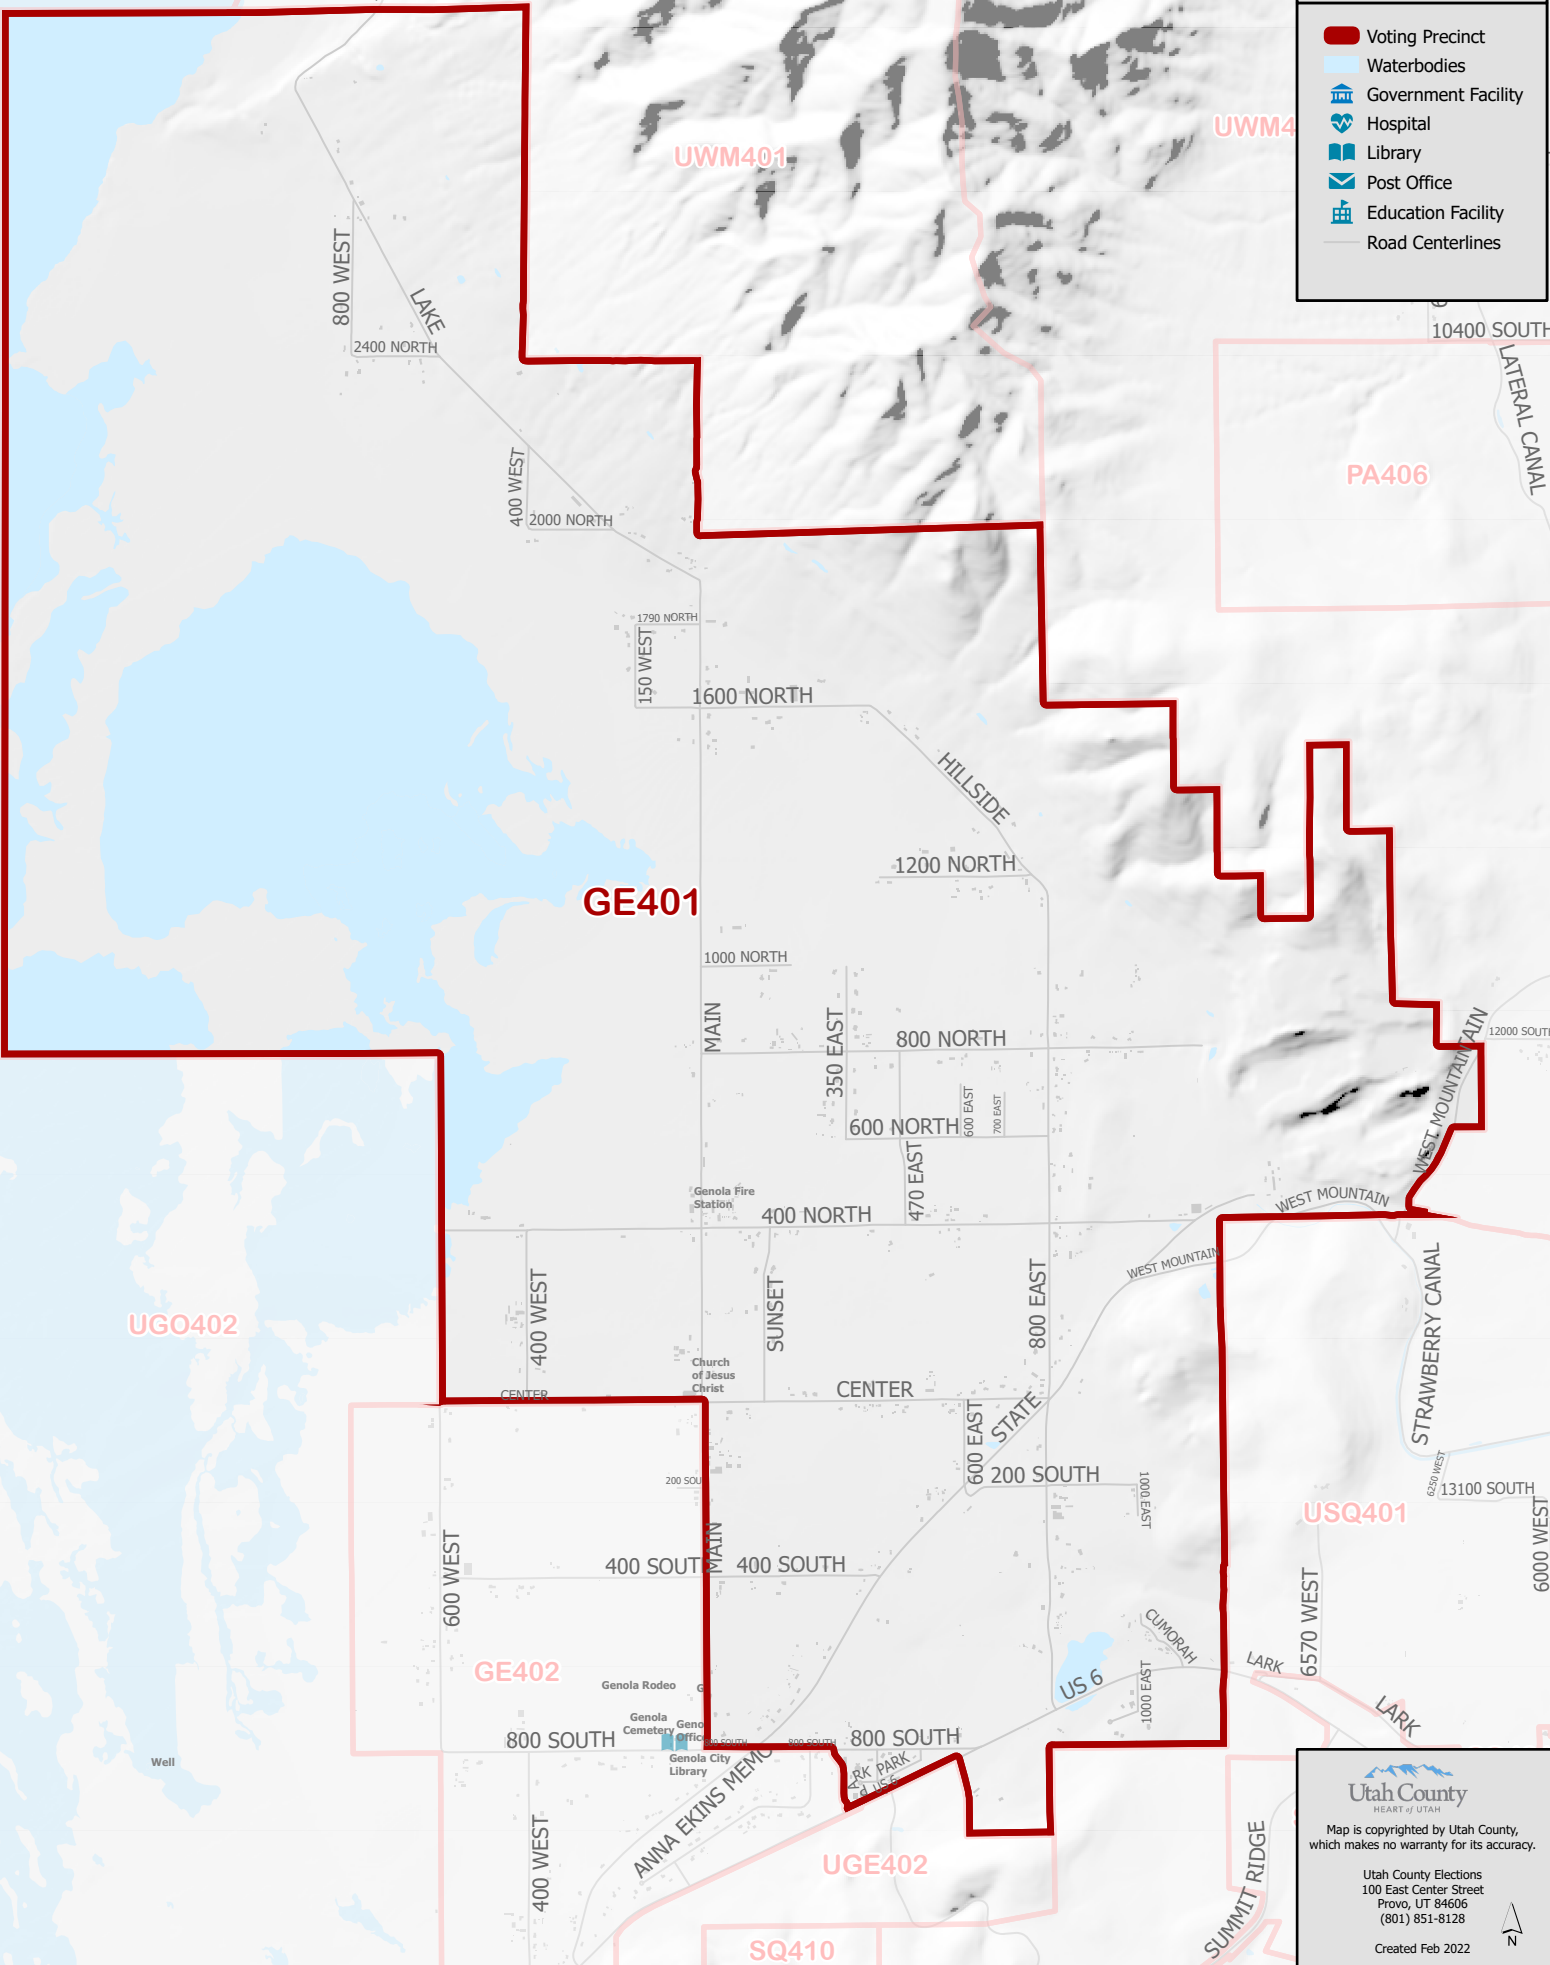

GE401

-  Voting Precinct
-  Waterbodies
-  Government Facility
-  Hospital
-  Library
-  Post Office
-  Education Facility
-  Road Centerlines

Utah County
HEART of UTAH

Map is copyrighted by Utah County,
which makes no warranty for its accuracy.

Utah County Elections
100 East Center Street
Provo, UT 84606
(801) 851-8128

Created Feb 2022