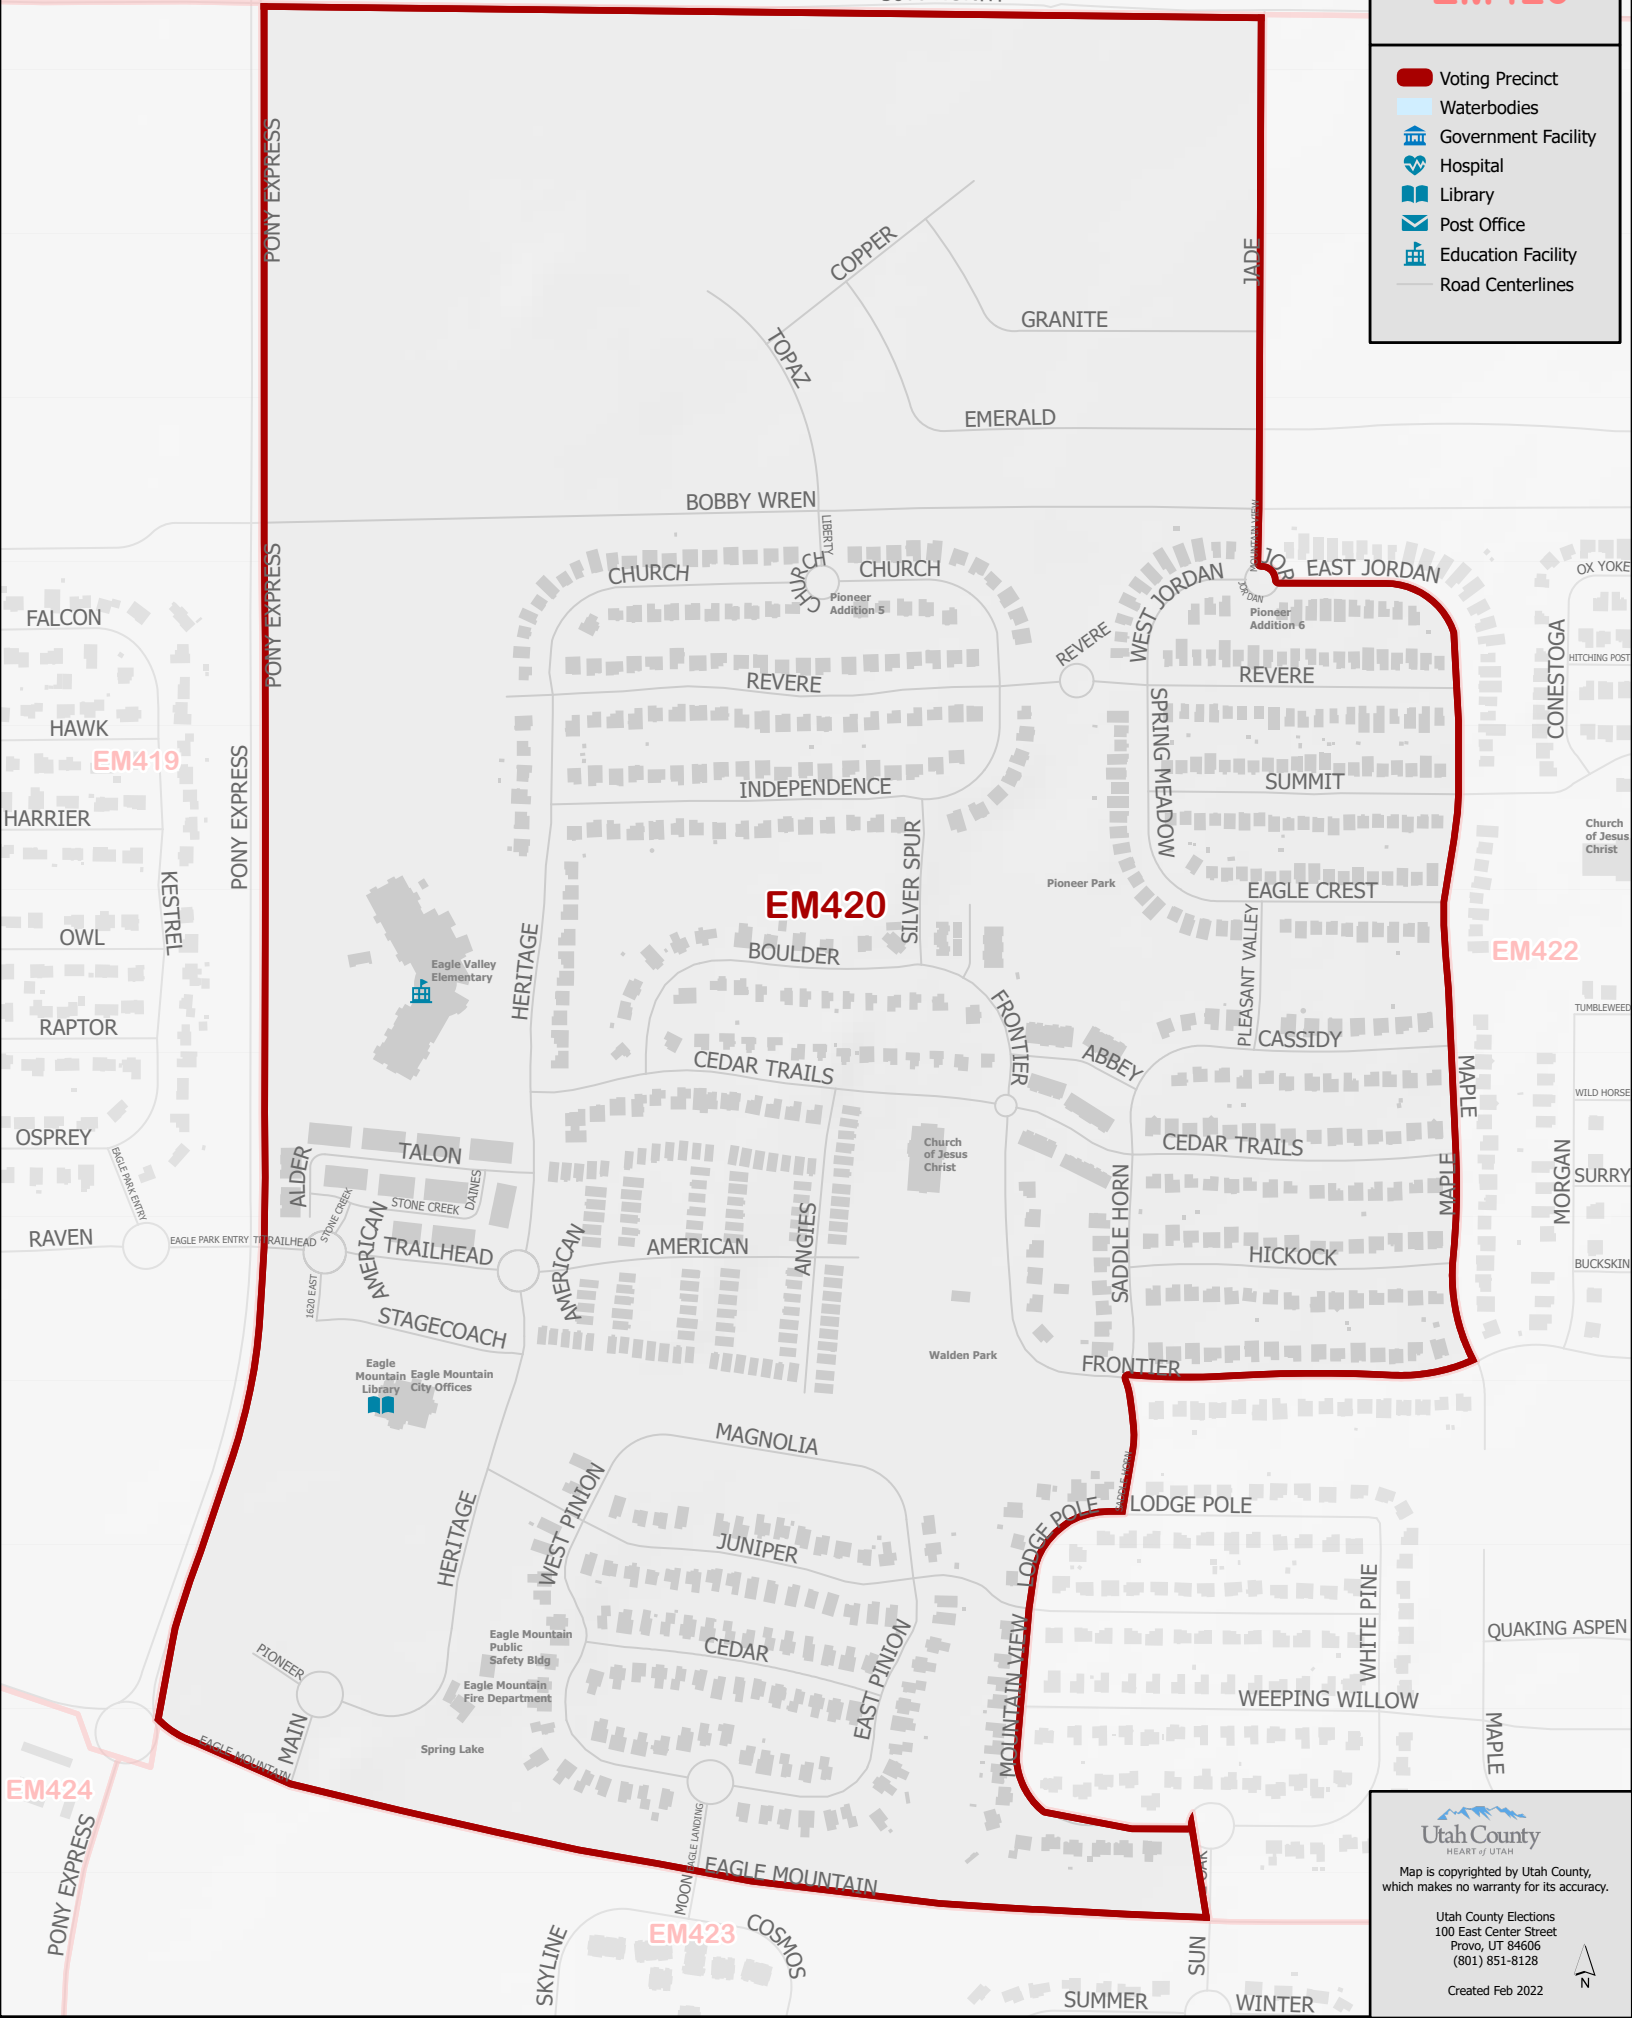

EM418
AVIATOR

EM410
5000 NORTH

EM420

-  Voting Precinct
-  Waterbodies
-  Government Facility
-  Hospital
-  Library
-  Post Office
-  Education Facility
-  Road Centerlines

 HEART of UTAH
 Map is copyrighted by Utah County, which makes no warranty for its accuracy.
 Utah County Elections
 100 East Center Street
 Provo, UT 84606
 (801) 851-8128
 Created Feb 2022