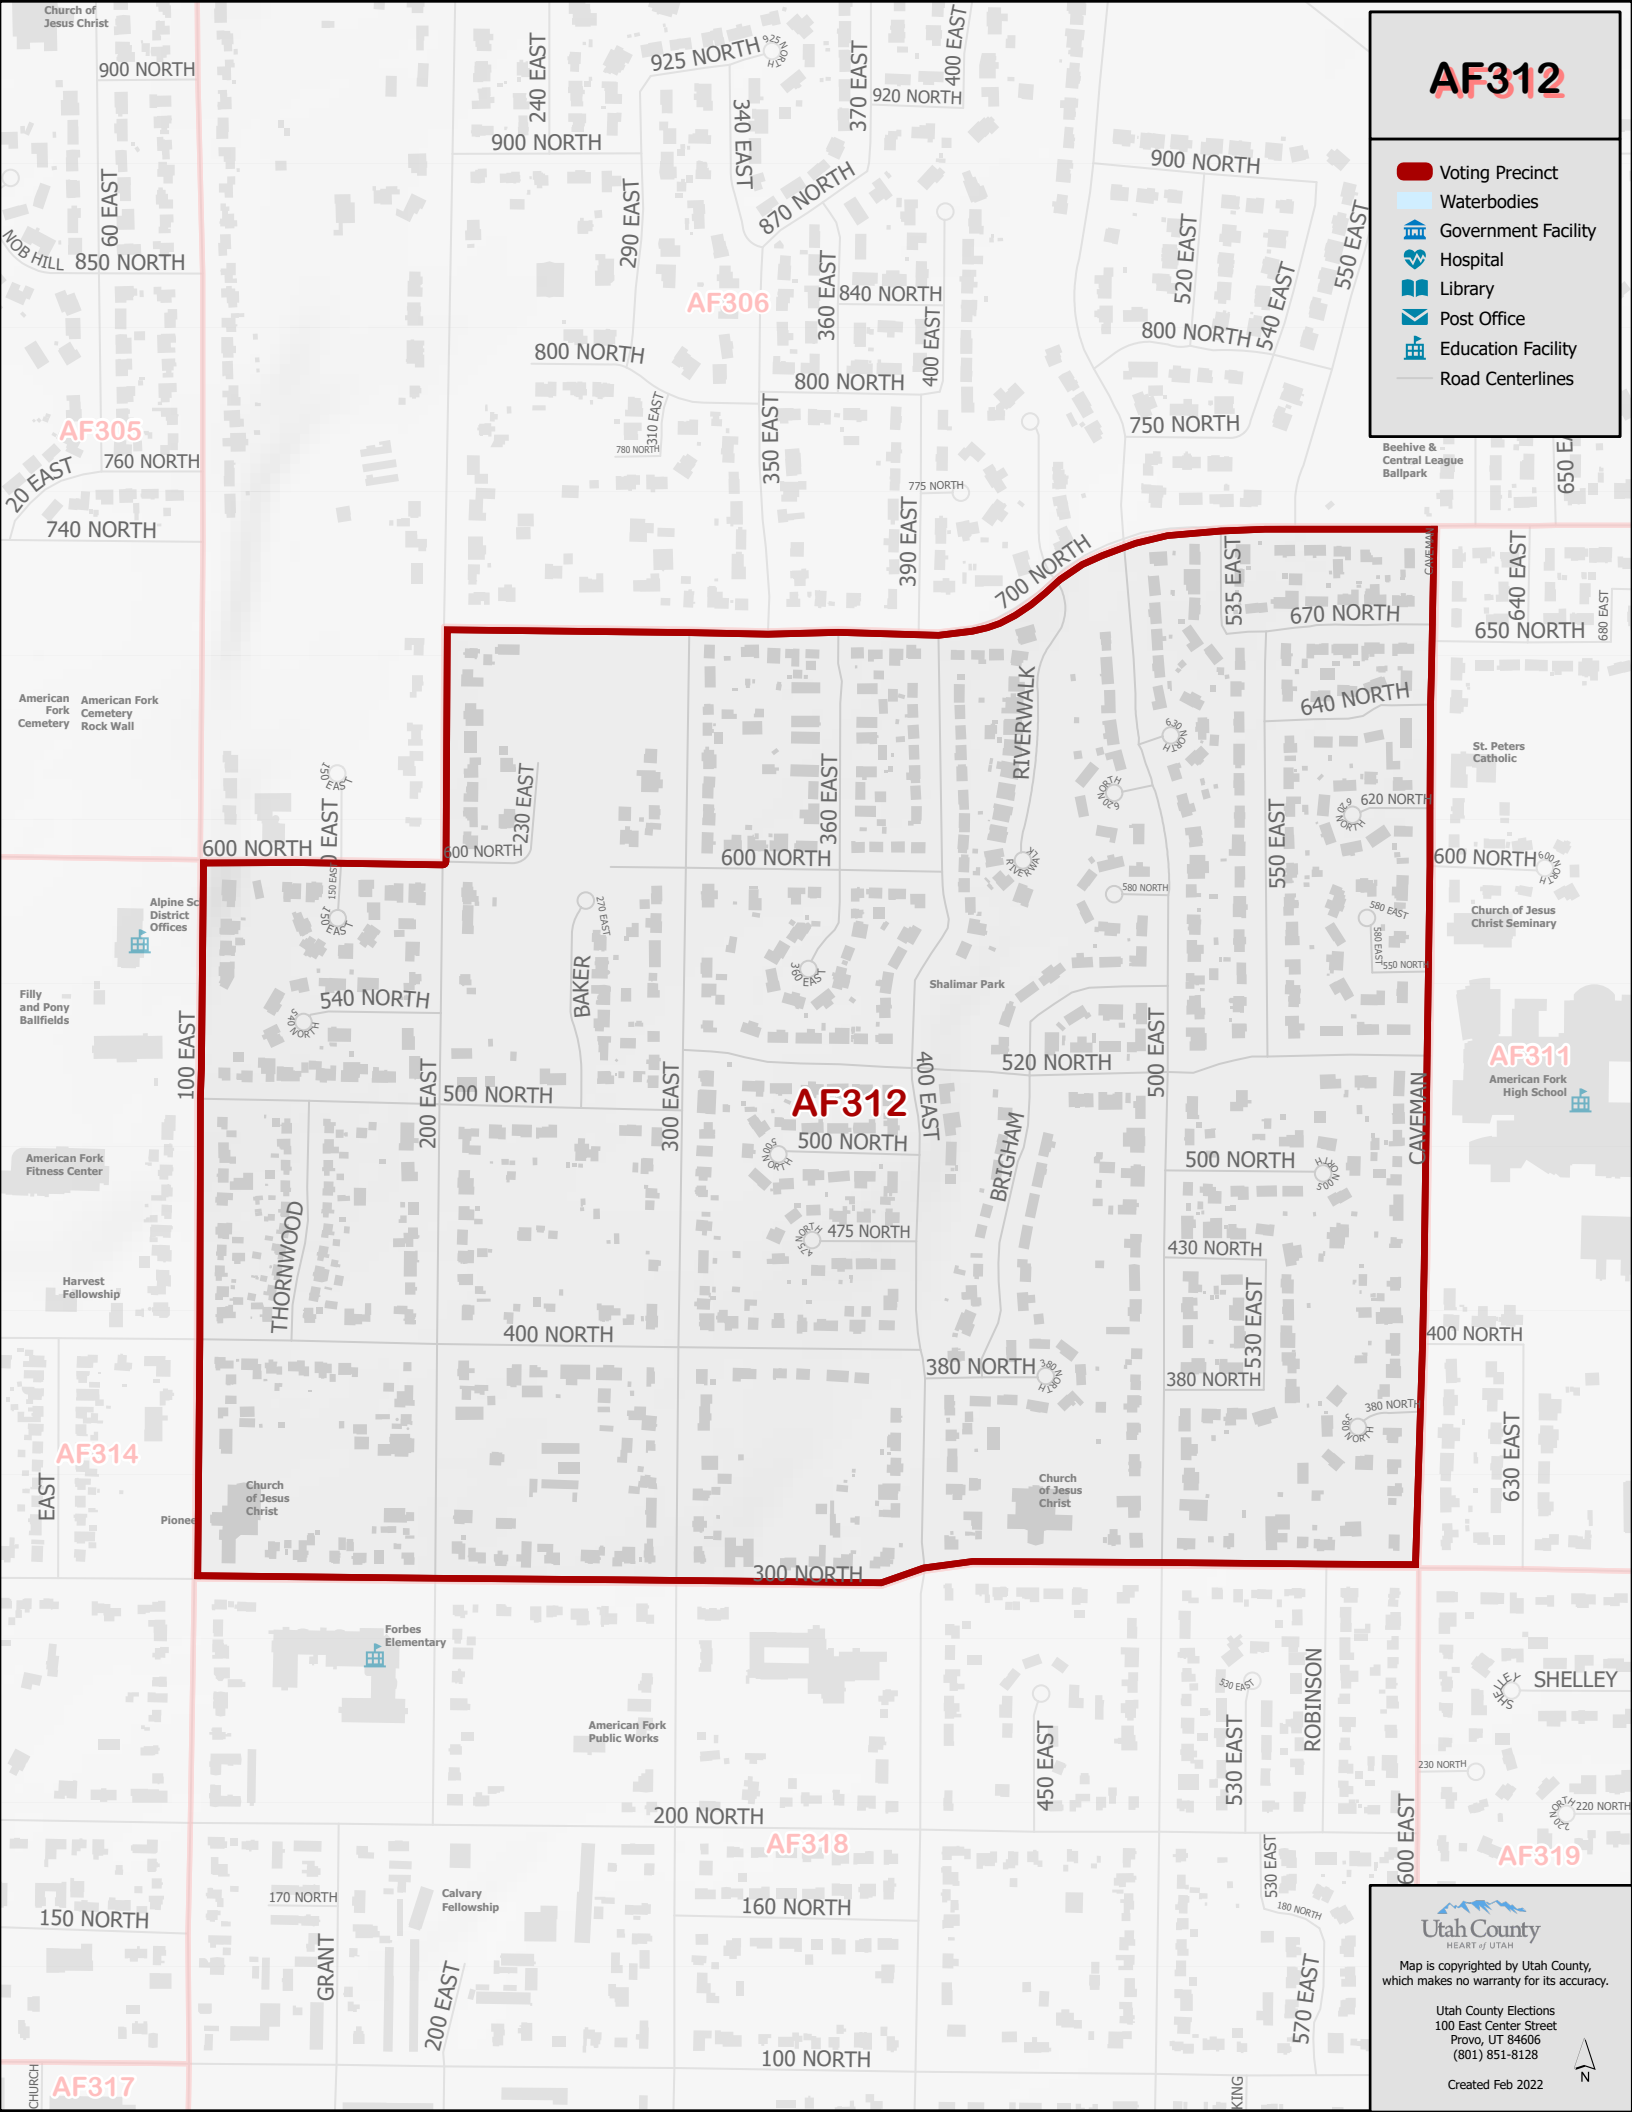

AF312

-  Voting Precinct
-  Waterbodies
-  Government Facility
-  Hospital
-  Library
-  Post Office
-  Education Facility
-  Road Centerlines

Beehive & Central League Ballpark

St. Peters Catholic
Church of Jesus Christ Seminary

AF311
American Fork High School

SHELLEY

AF319

Utah County
HEART of UTAH
Map is copyrighted by Utah County, which makes no warranty for its accuracy.
Utah County Elections
100 East Center Street
Provo, UT 84606
(801) 851-8128
Created Feb 2022