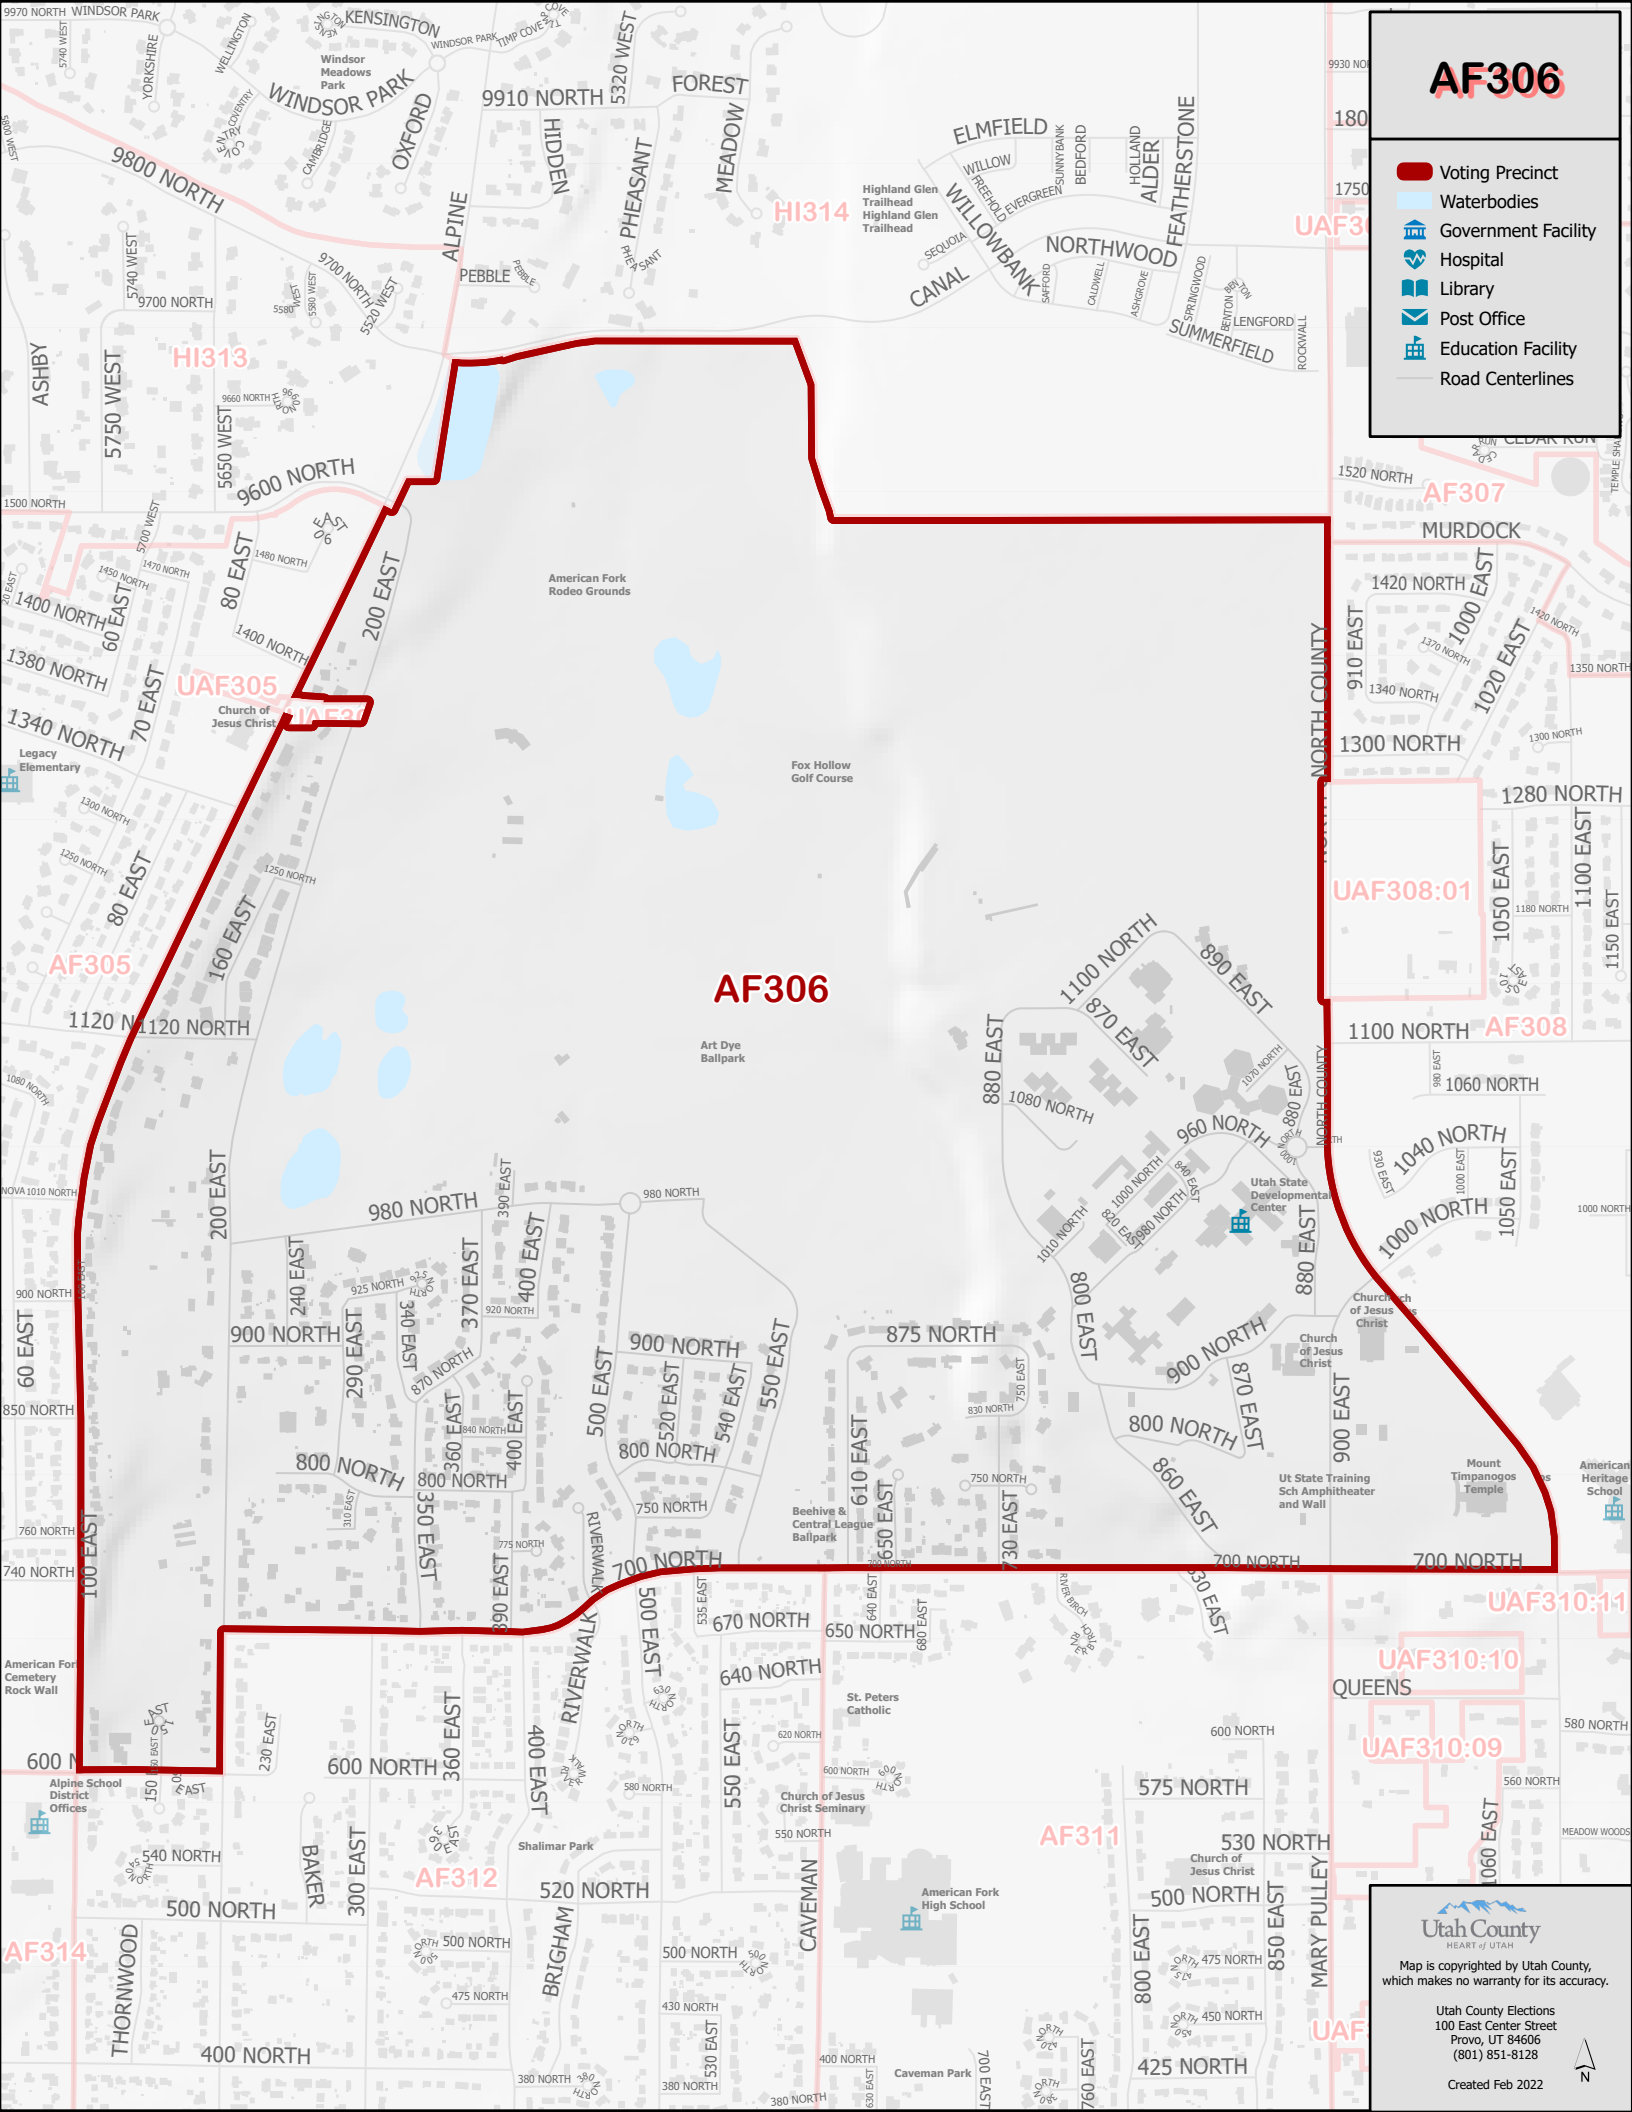

AF306

- Voting Precinct
- Waterbodies
- Government Facility
- Hospital
- Library
- Post Office
- Education Facility
- Road Centerlines

Utah County
HEART of UTAH

Map is copyrighted by Utah County, which makes no warranty for its accuracy.

Utah County Elections
100 East Center Street
Provo, UT 84606
(801) 851-8128

Created Feb 2022