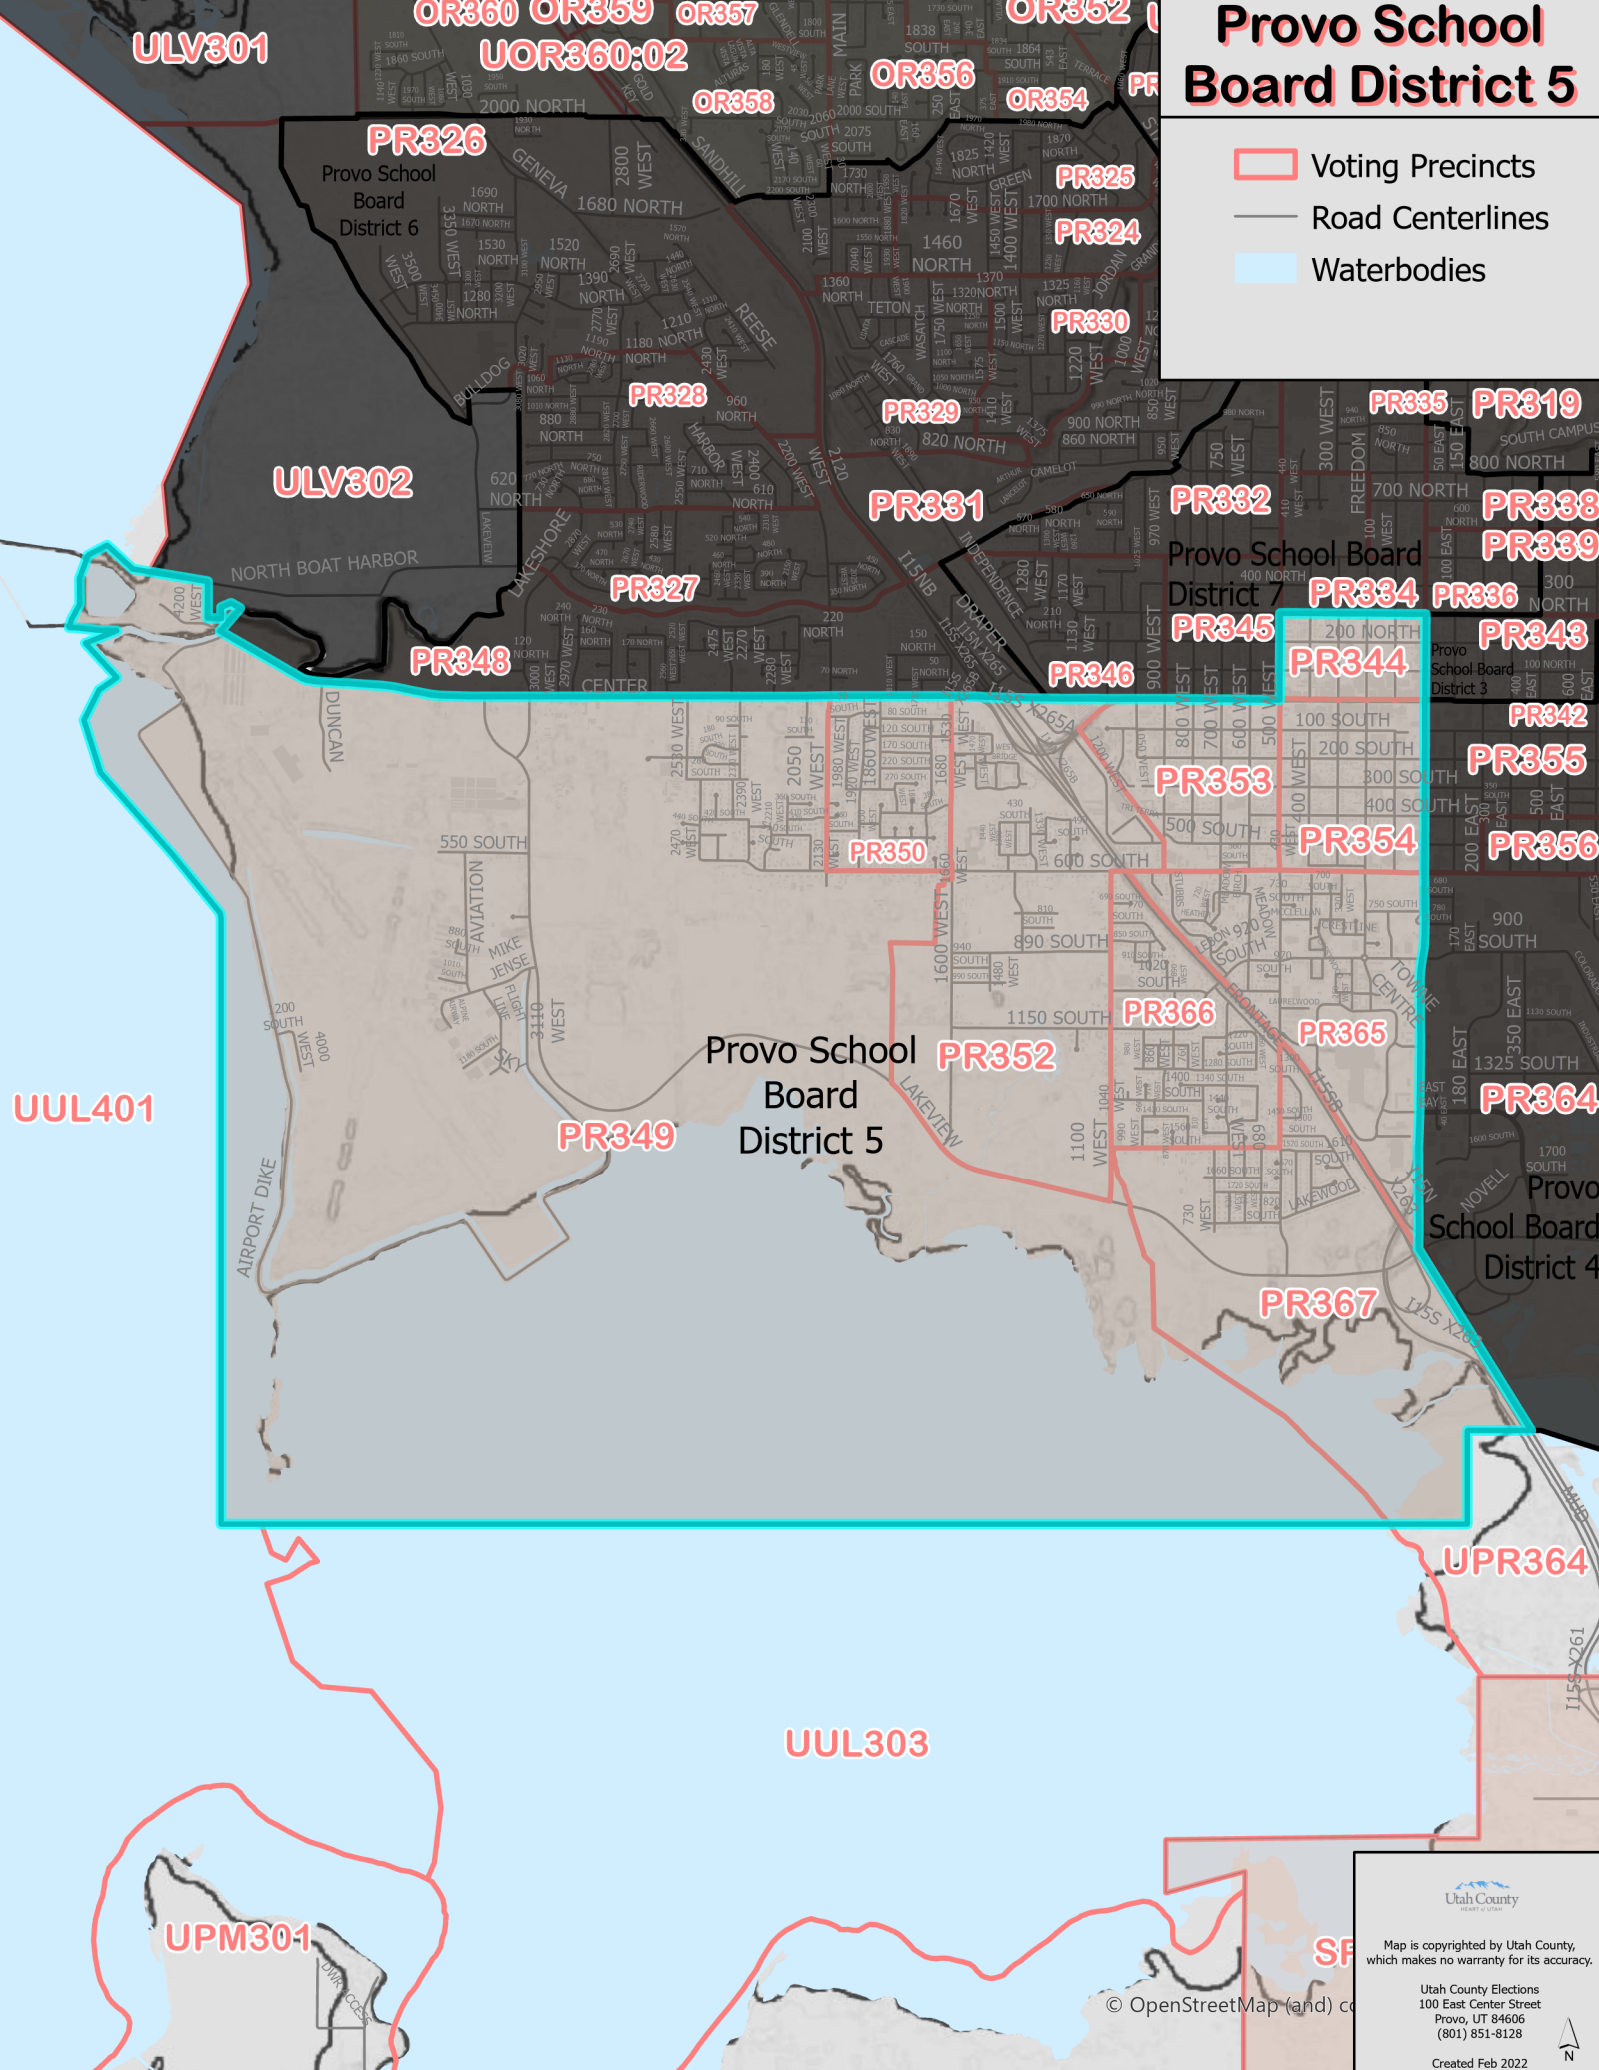

Provo School Board District 5

-  Voting Precincts
-  Road Centerlines
-  Waterbodies

Utah County
Map is copyrighted by Utah County, which makes no warranty for its accuracy.

Utah County Elections
100 East Center Street
Provo, UT 84606
(801) 851-8128

Created Feb 2022

© OpenStreetMap (and) c