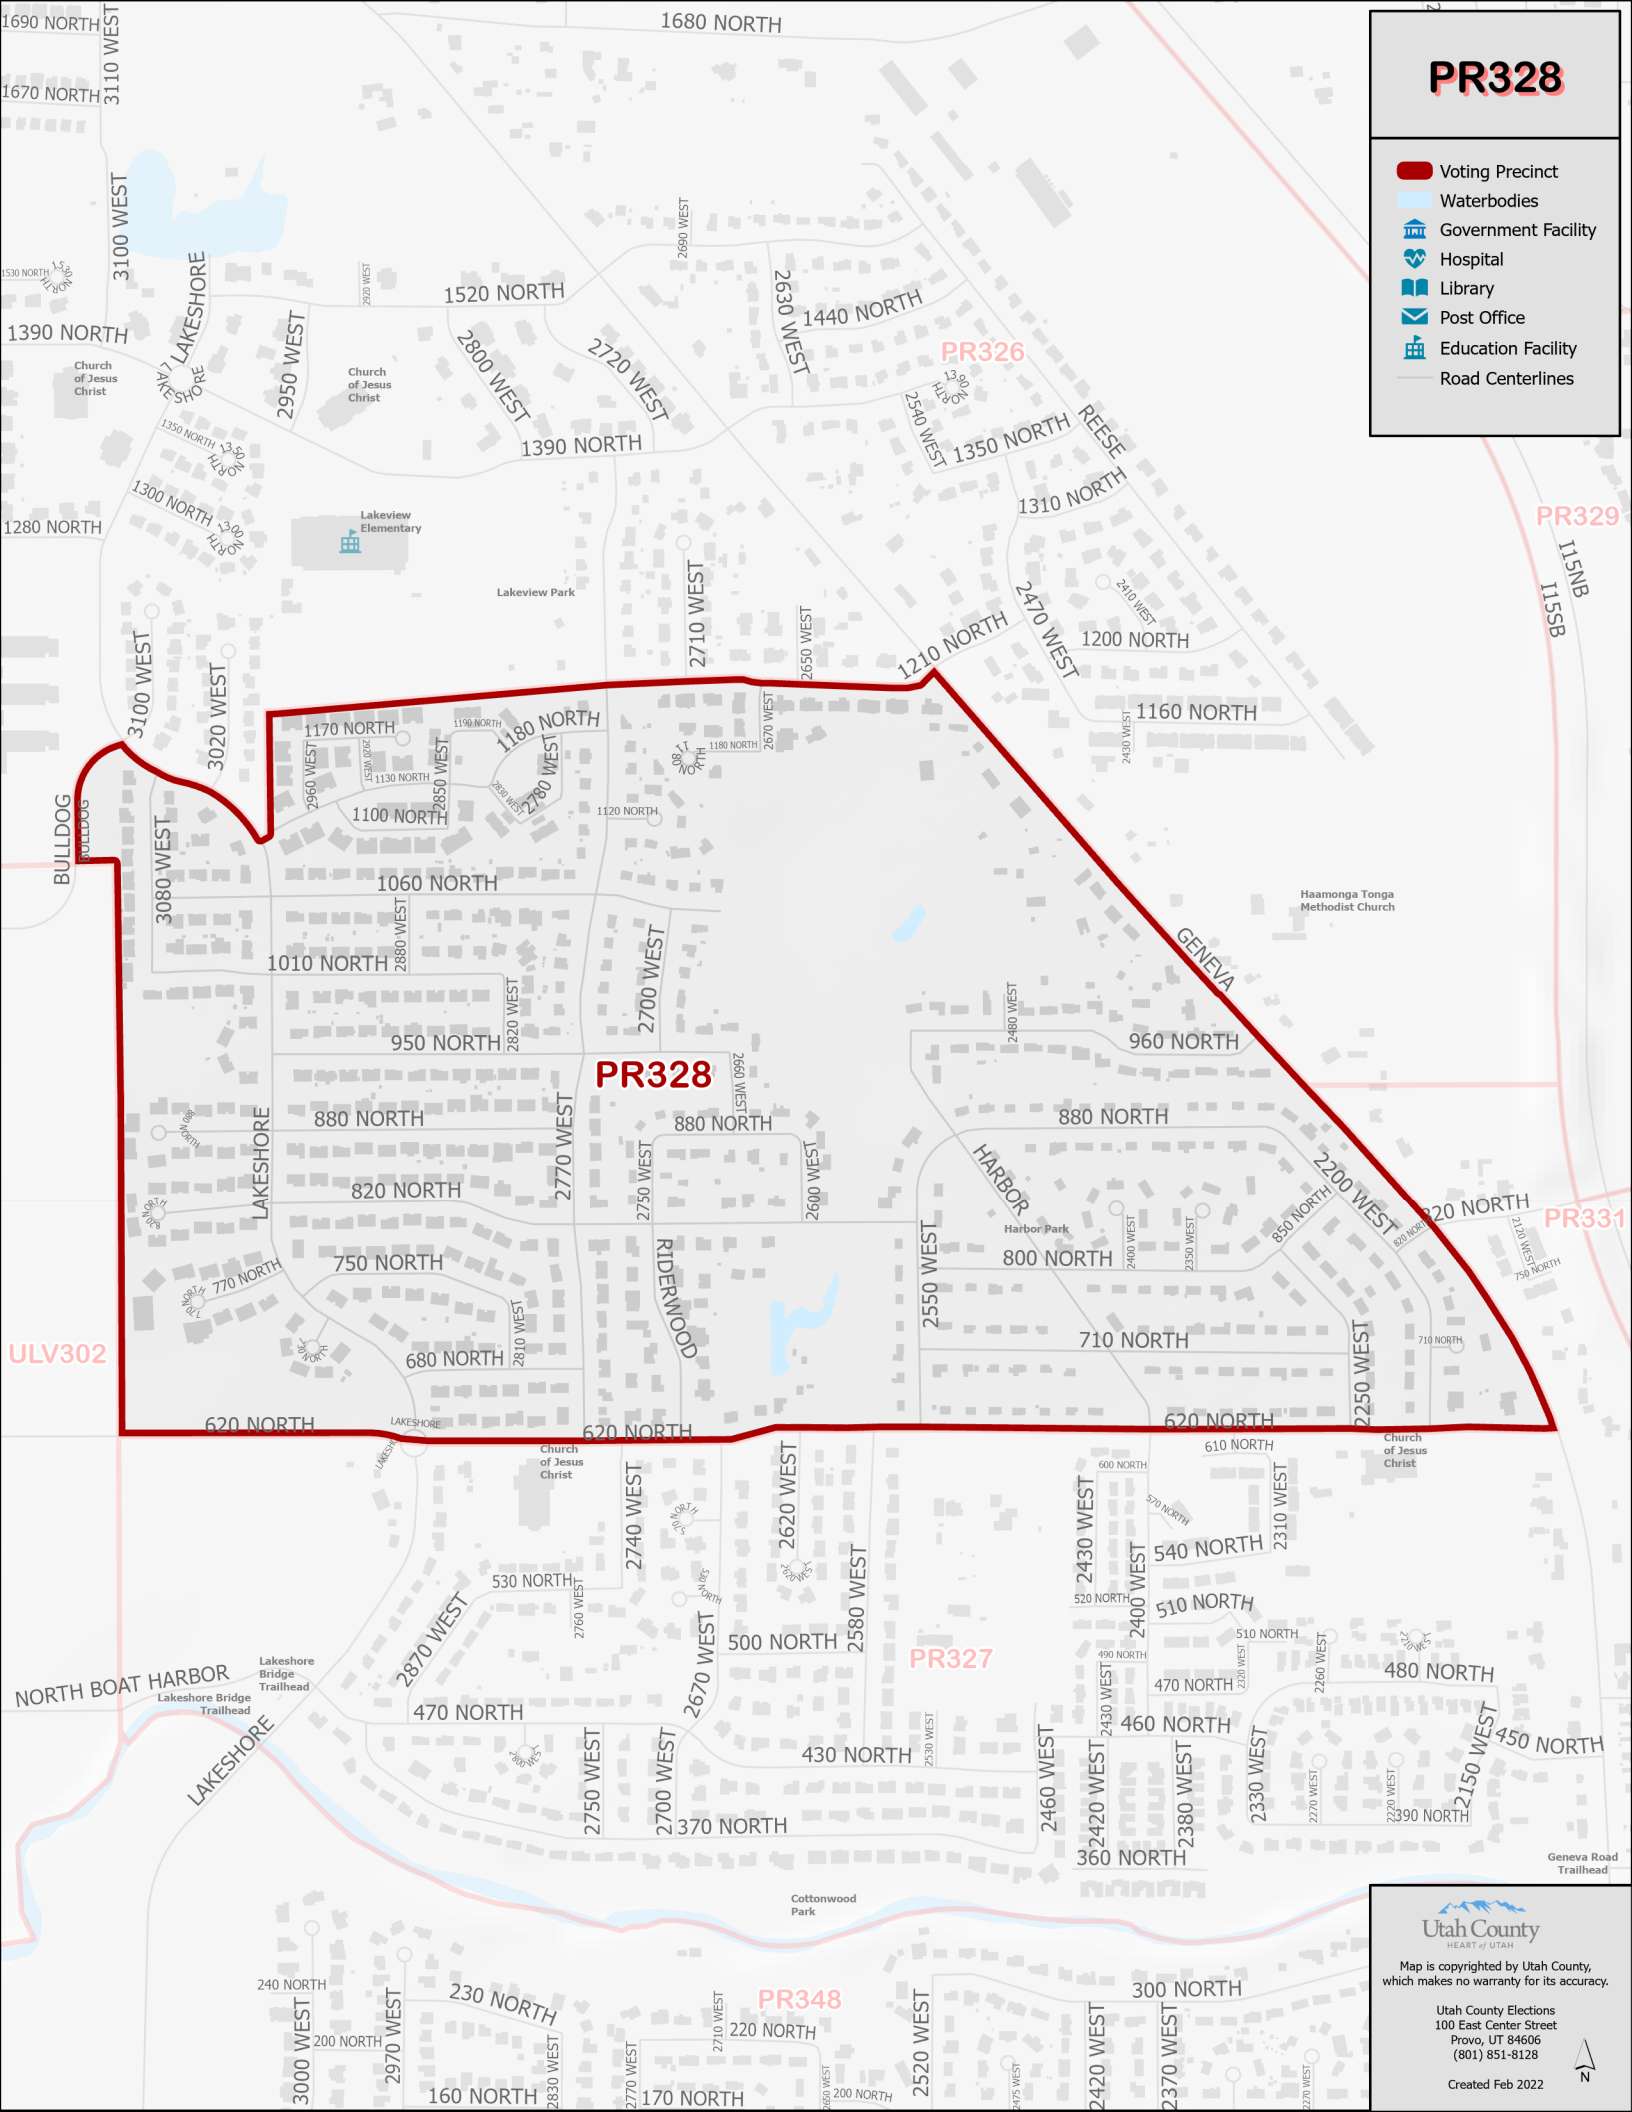

PR328

-  Voting Precinct
-  Waterbodies
-  Government Facility
-  Hospital
-  Library
-  Post Office
-  Education Facility
-  Road Centerlines

Map is copyrighted by Utah County, which makes no warranty for its accuracy.

Utah County Elections
100 East Center Street
Provo, UT 84606
(801) 851-8128

Created Feb 2022