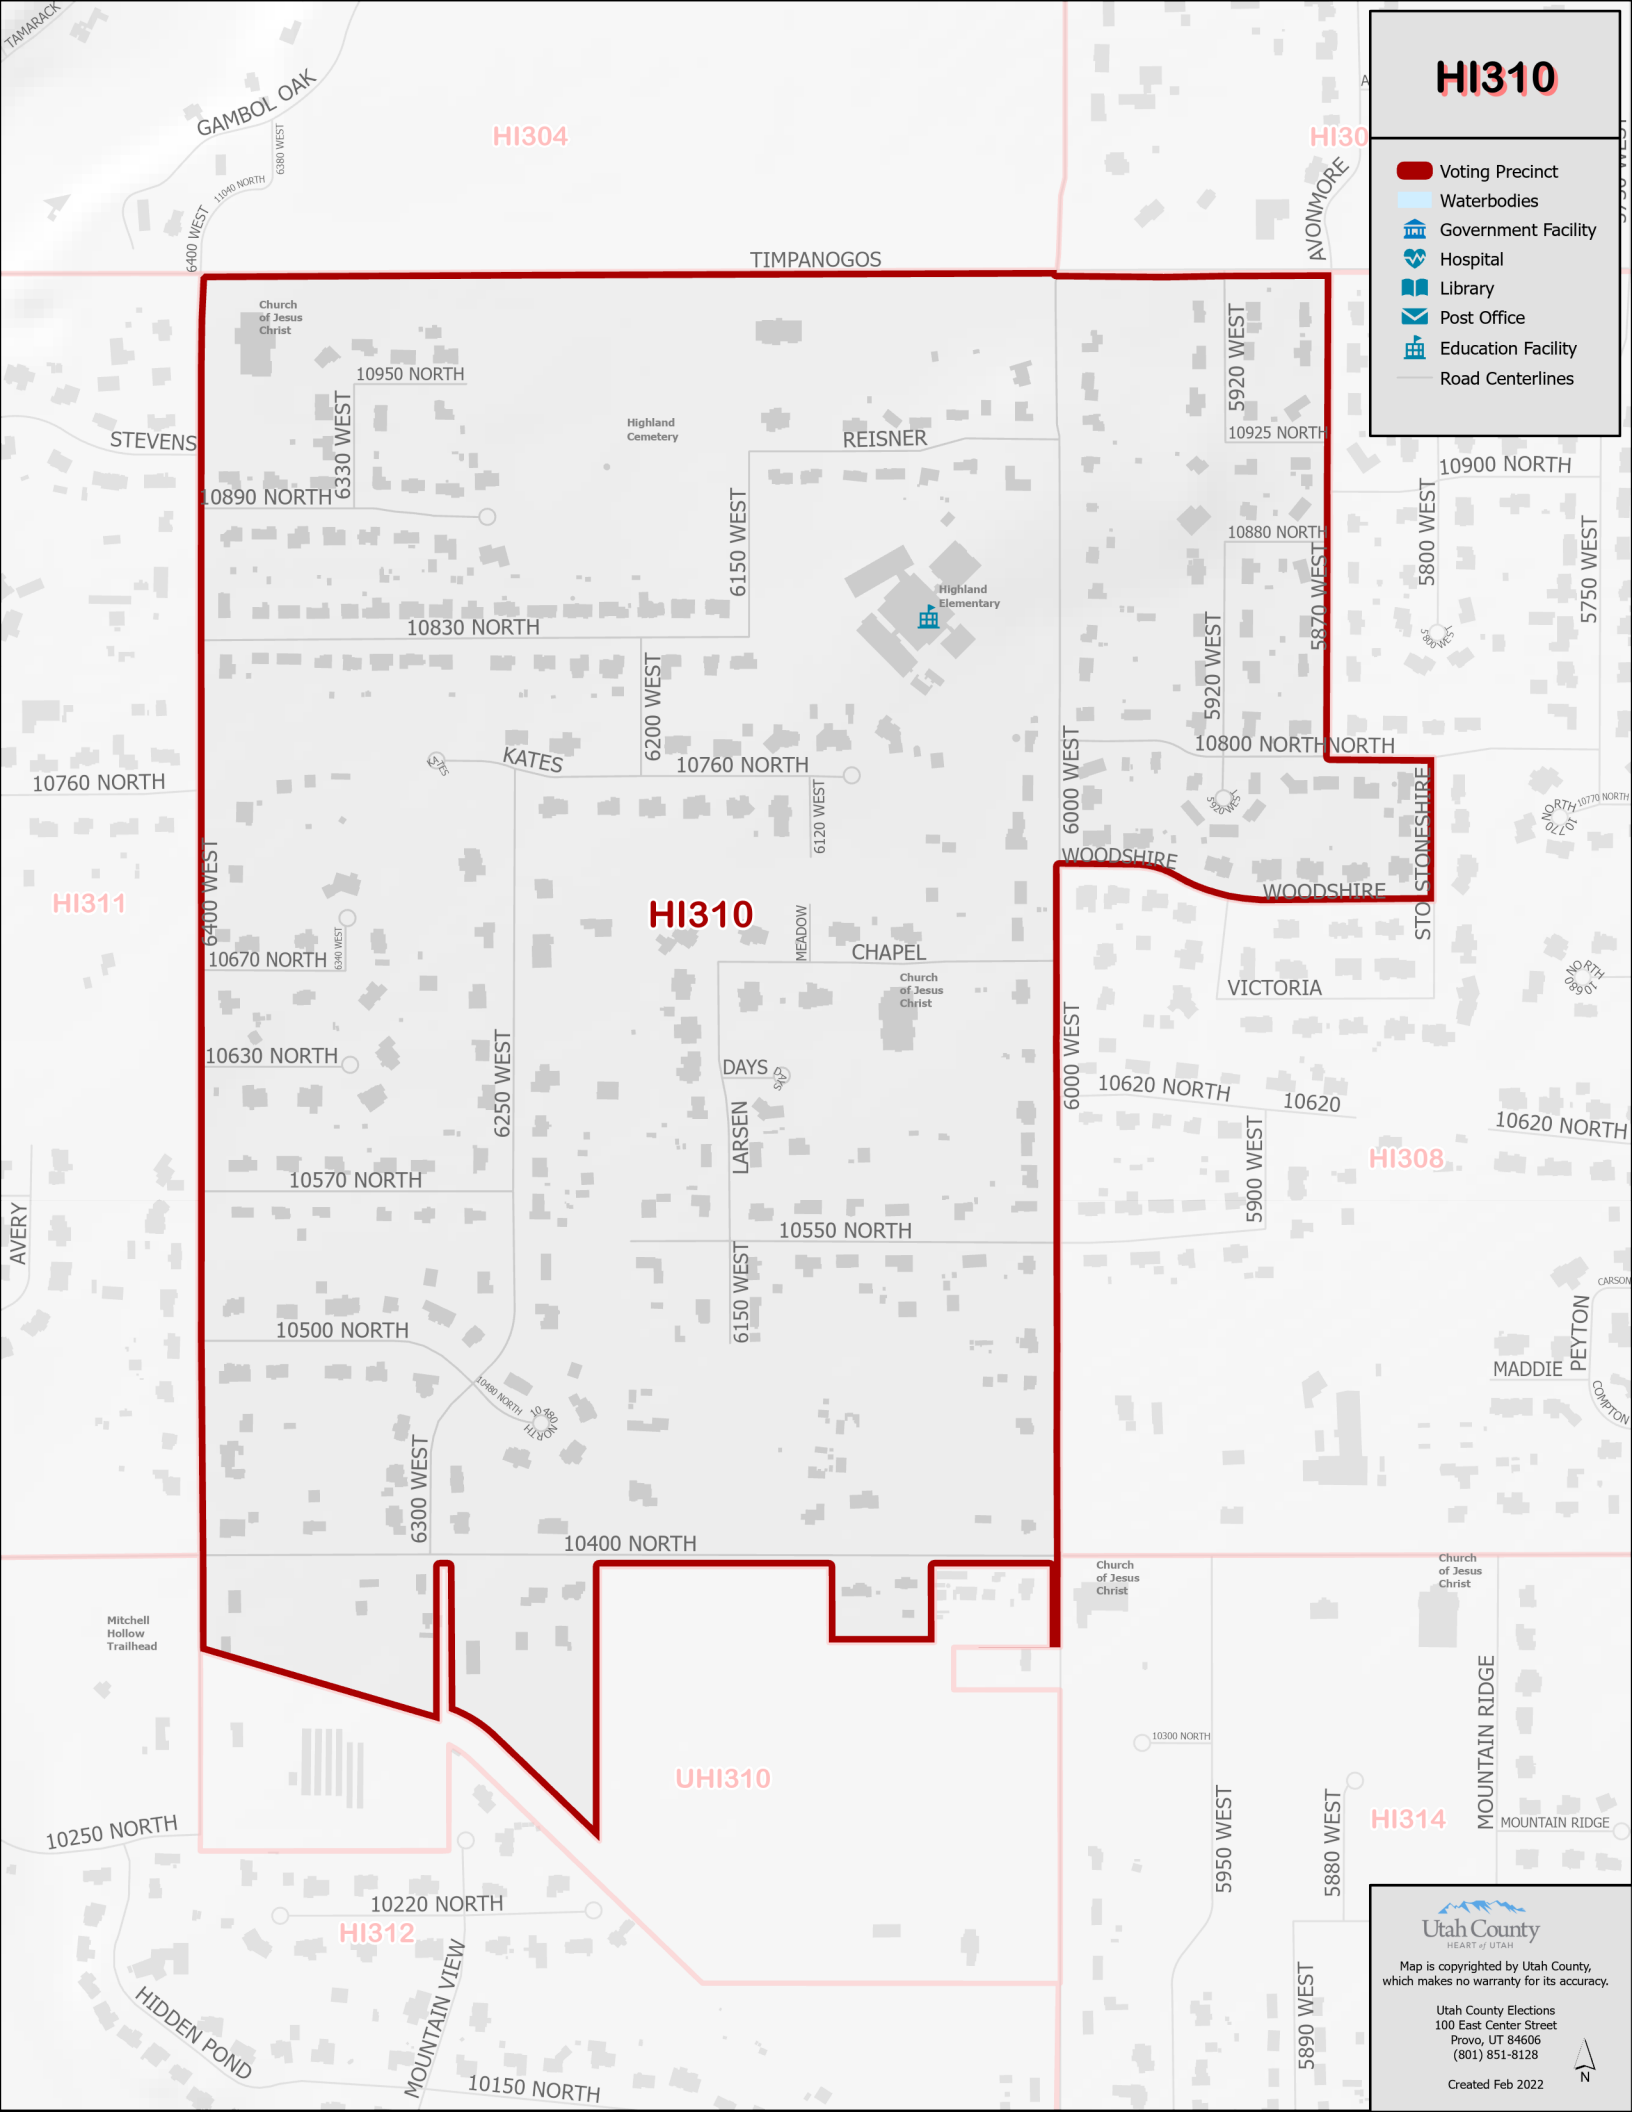

HI310

-  Voting Precinct
-  Waterbodies
-  Government Facility
-  Hospital
-  Library
-  Post Office
-  Education Facility
-  Road Centerlines

HI308

HI314

HI312

UHI310

Map is copyrighted by Utah County, which makes no warranty for its accuracy.

Utah County Elections
100 East Center Street
Provo, UT 84606
(801) 851-8128

Created Feb 2022