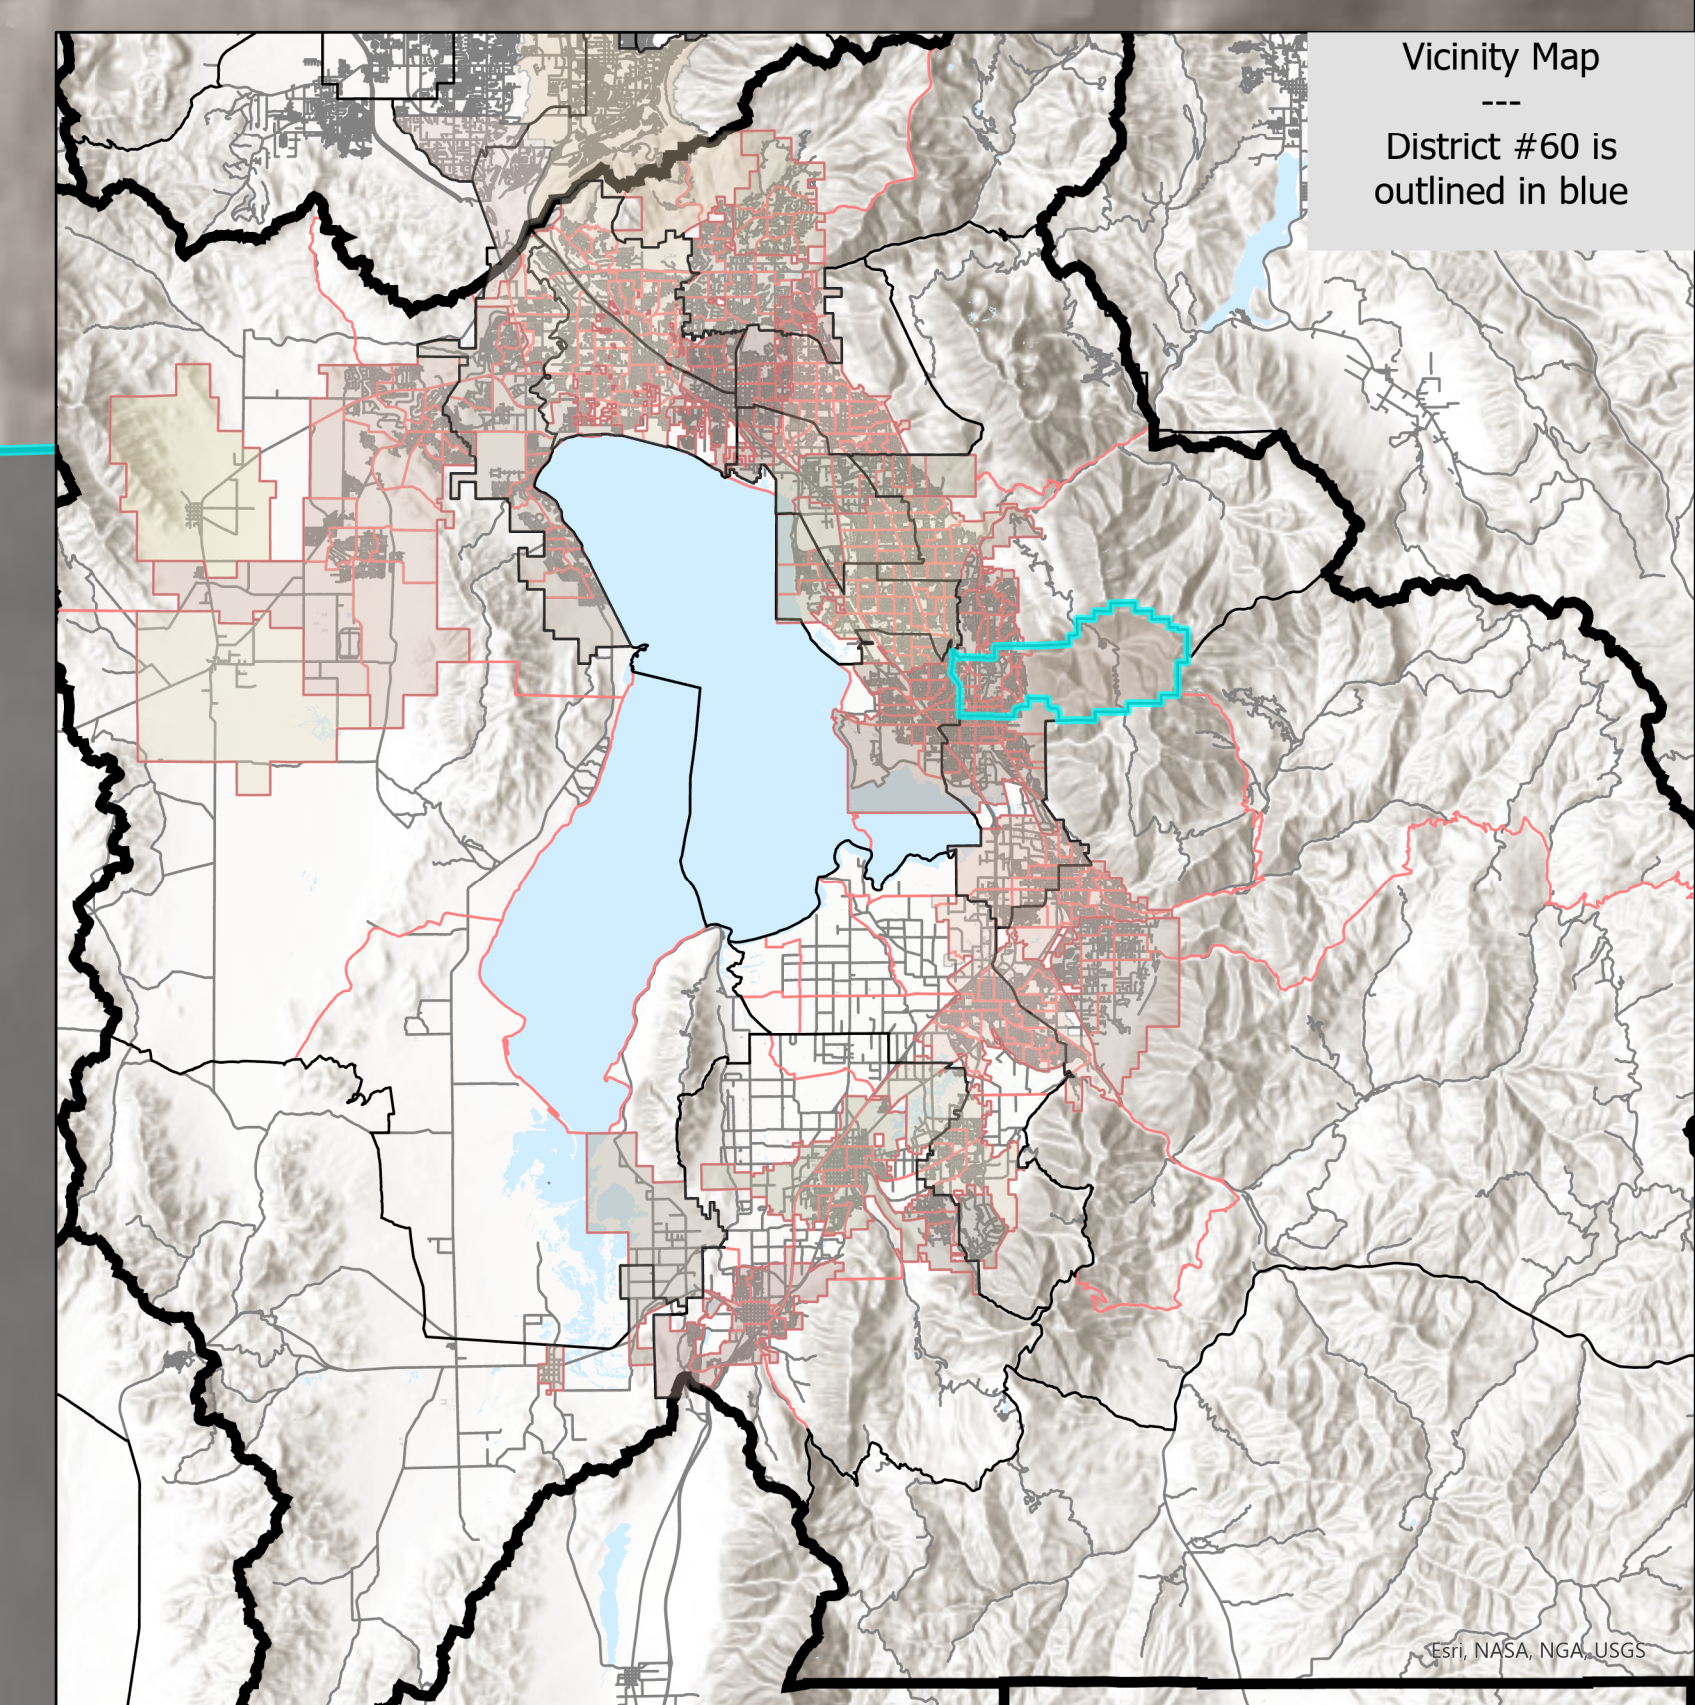

State House District 60

Legend

- County Boundar Line
- Voting Precincts
- Road Centerlines
- Waterbodies

State House District: 57

State House District: 58

State House District: 60

State House District: 61

State House District: 62

Utah County
HEART of UTAH

Map is copyrighted by Utah County, which makes no warranty for its accuracy.

Utah County Elections
100 East Center Street
Provo, UT 84606
(801) 851-8128

Created Feb 2022