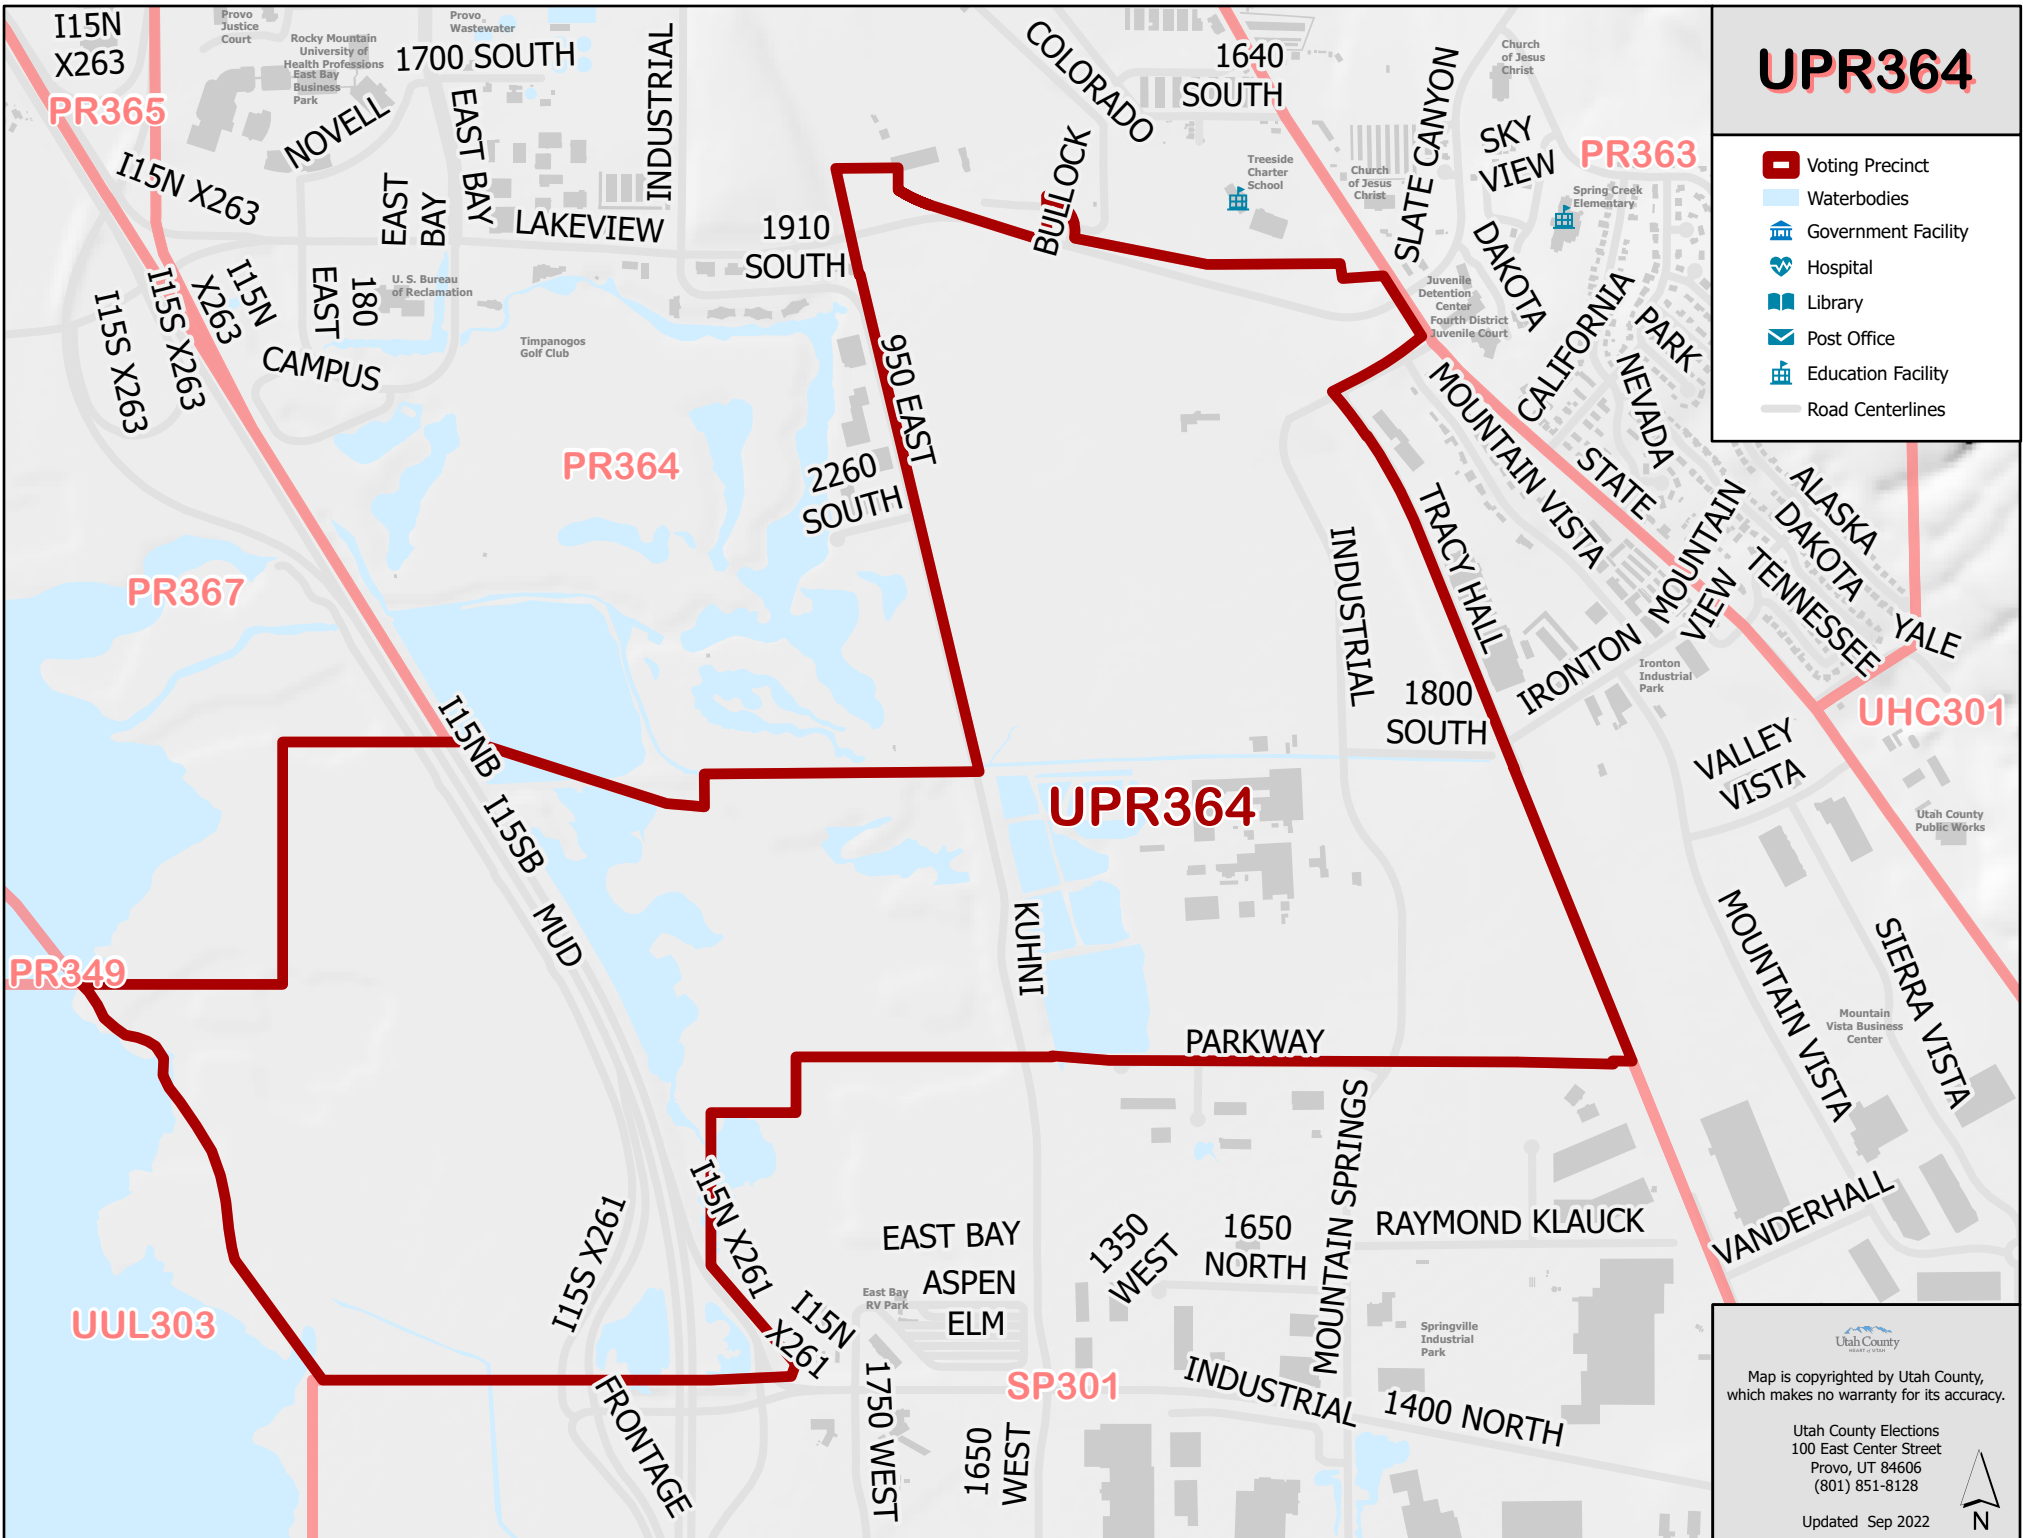

# UPR364

-  Voting Precinct
-  Waterbodies
-  Government Facility
-  Hospital
-  Library
-  Post Office
-  Education Facility
-  Road Centerlines

Utah County  
Map is copyrighted by Utah County, which makes no warranty for its accuracy.  
Utah County Elections  
100 East Center Street  
Provo, UT 84606  
(801) 851-8128  
Updated Sep 2022