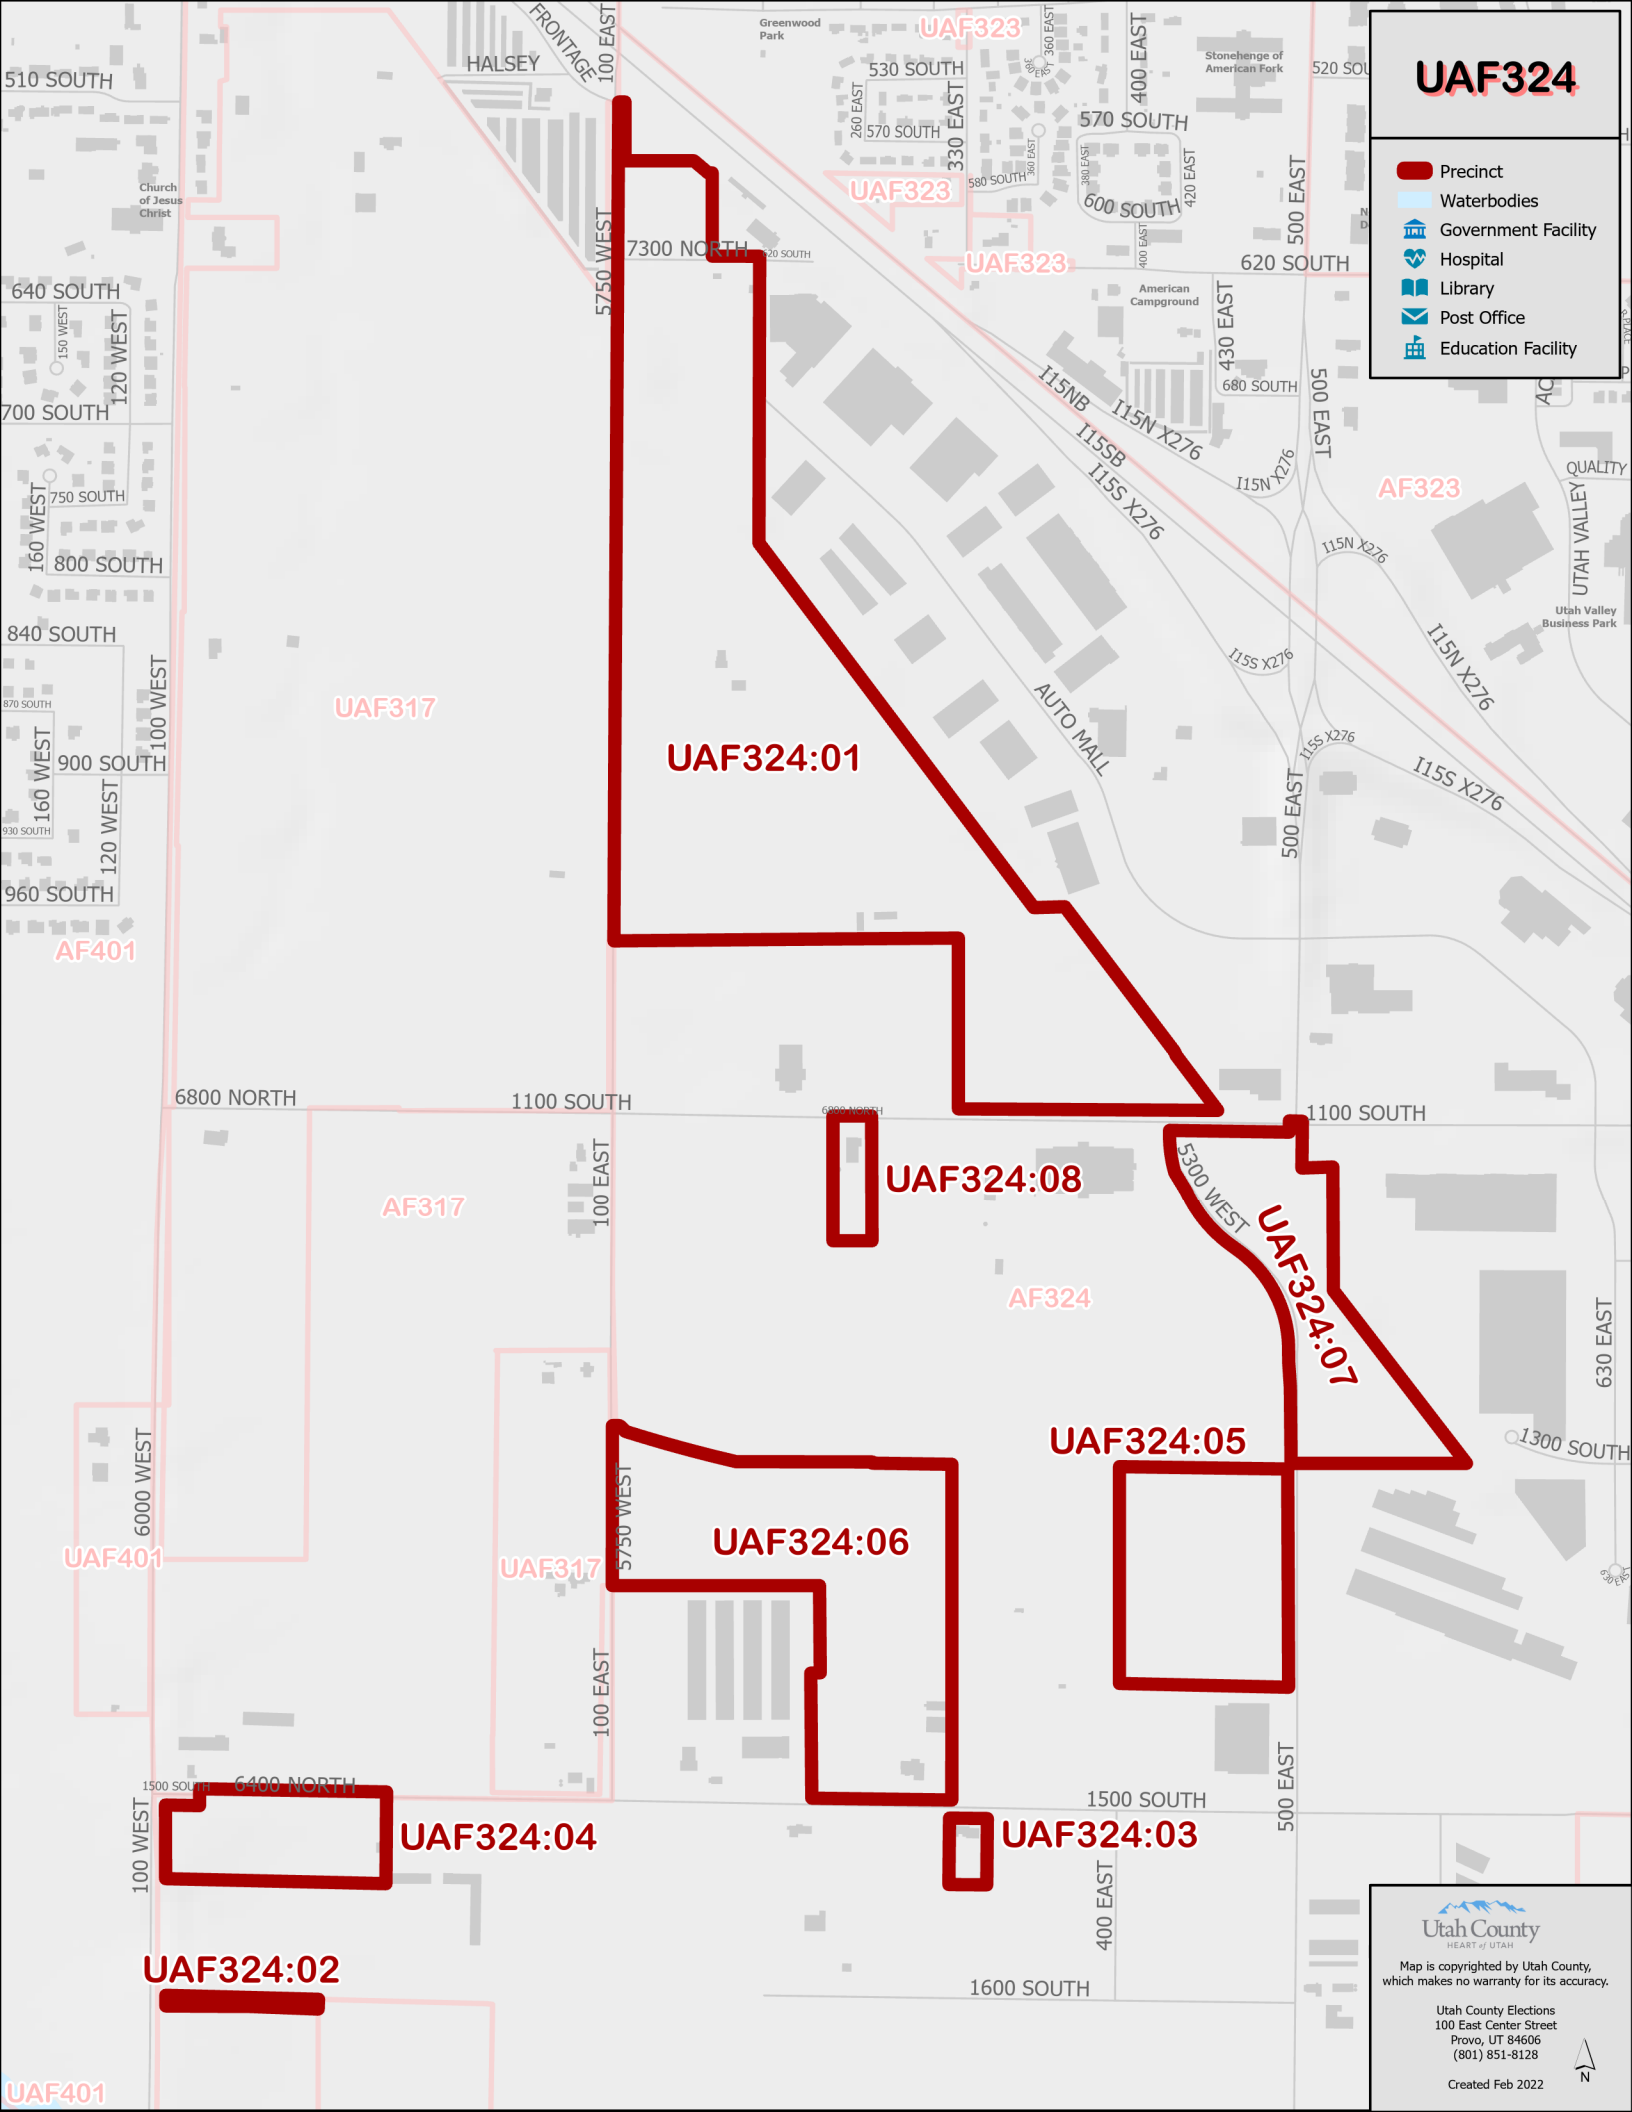

UAF324

-  Precinct
-  Waterbodies
-  Government Facility
-  Hospital
-  Library
-  Post Office
-  Education Facility

Utah County
HEART of UTAH

Map is copyrighted by Utah County,
which makes no warranty for its accuracy.

Utah County Elections
100 East Center Street
Provo, UT 84606
(801) 851-8128

Created Feb 2022