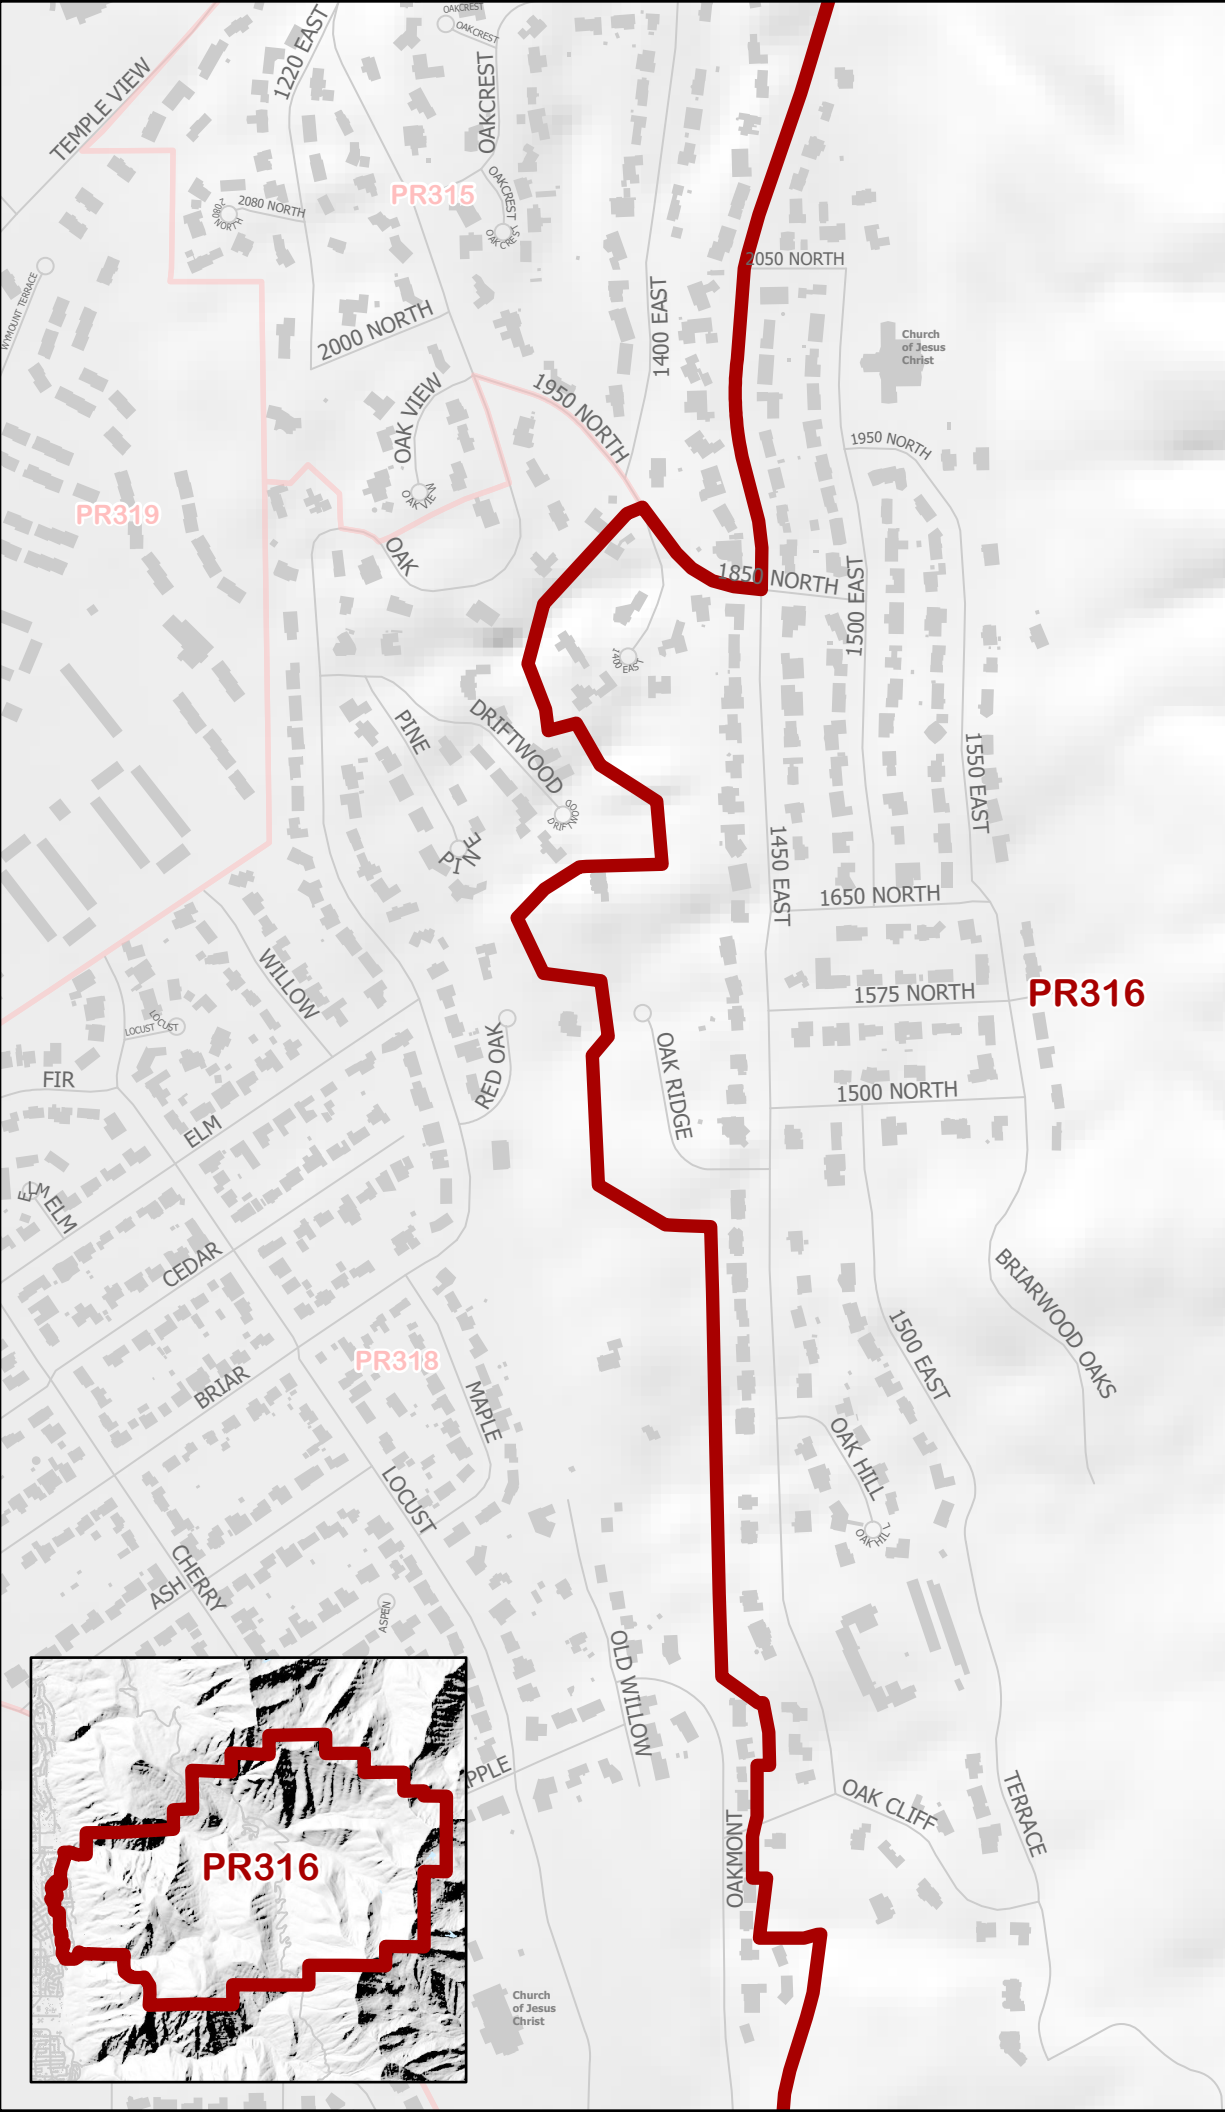

# PR316

-  Precinct
-  Waterbodies
-  Government Facility
-  Hospital
-  Library
-  Post Office
-  Education Facility

  
Utah County  
HEART of UTAH

Map is copyrighted by Utah County,  
which makes no warranty for its accuracy.

Utah County Elections  
100 East Center Street  
Provo, UT 84606  
(801) 851-8128

Created Feb 2022