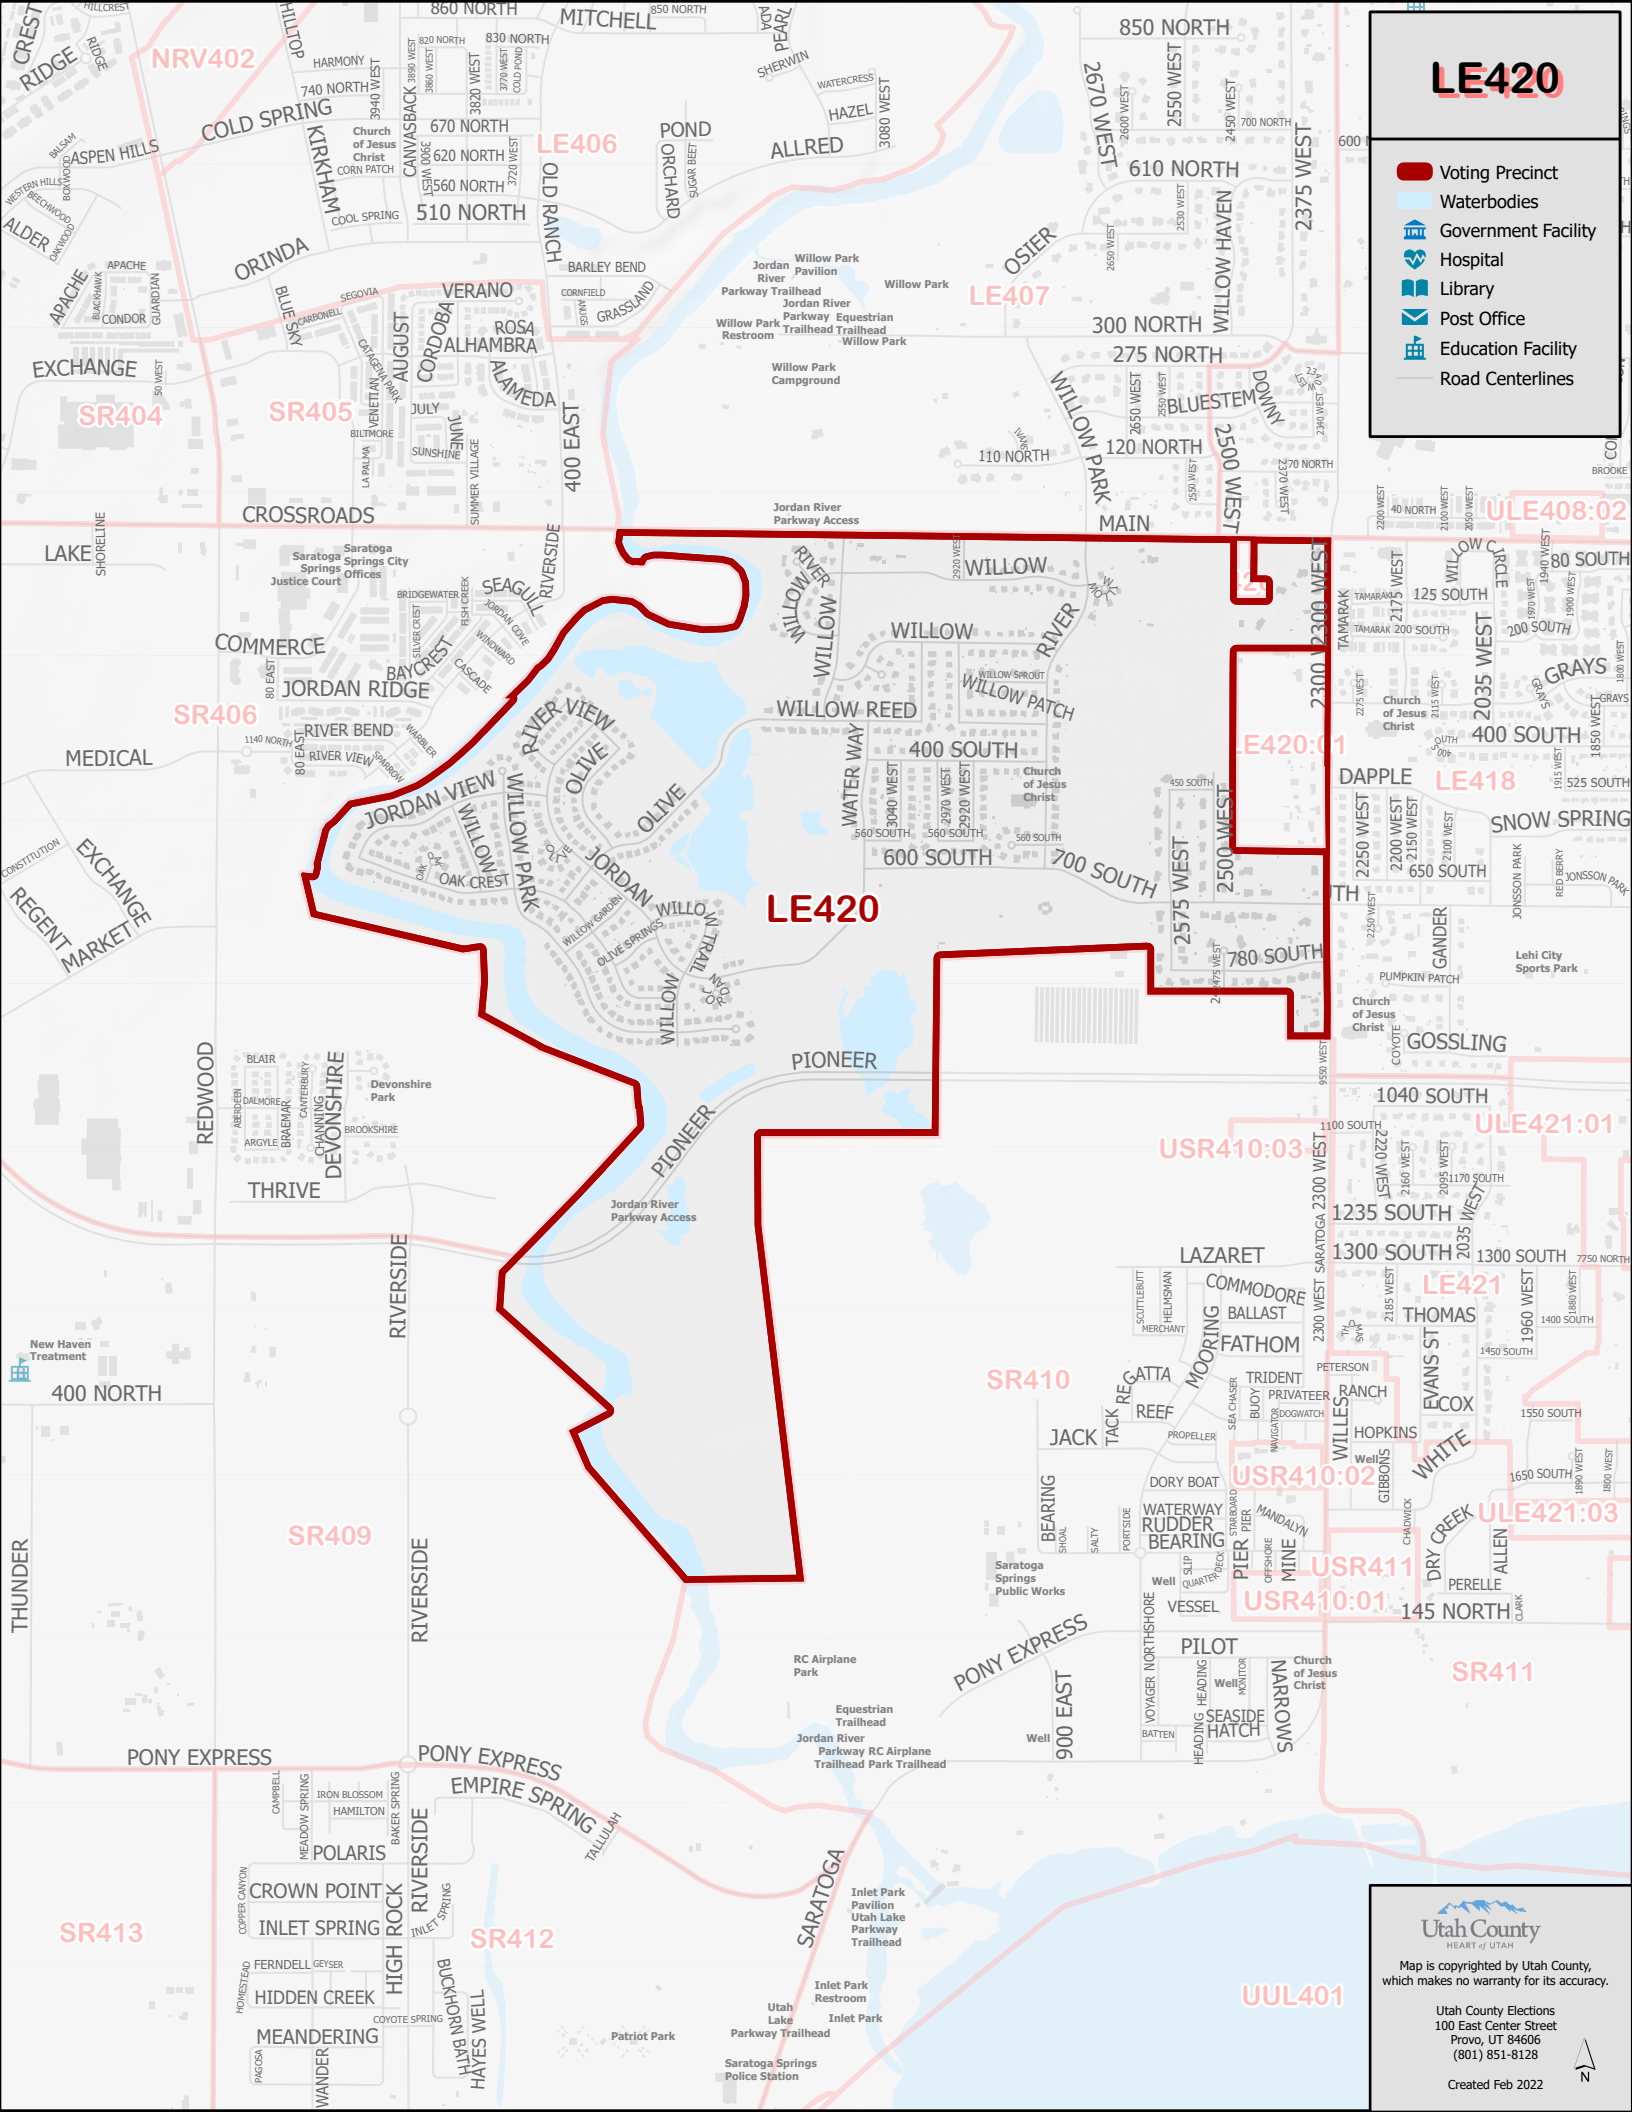

LE420

- Voting Precinct
- Waterbodies
- Government Facility
- Hospital
- Library
- Post Office
- Education Facility
- Road Centerlines

Utah County
HEART OF UTAH

Map is copyrighted by Utah County, which makes no warranty for its accuracy.

Utah County Elections
100 East Center Street
Provo, UT 84606
(801) 851-8128

Created Feb 2022