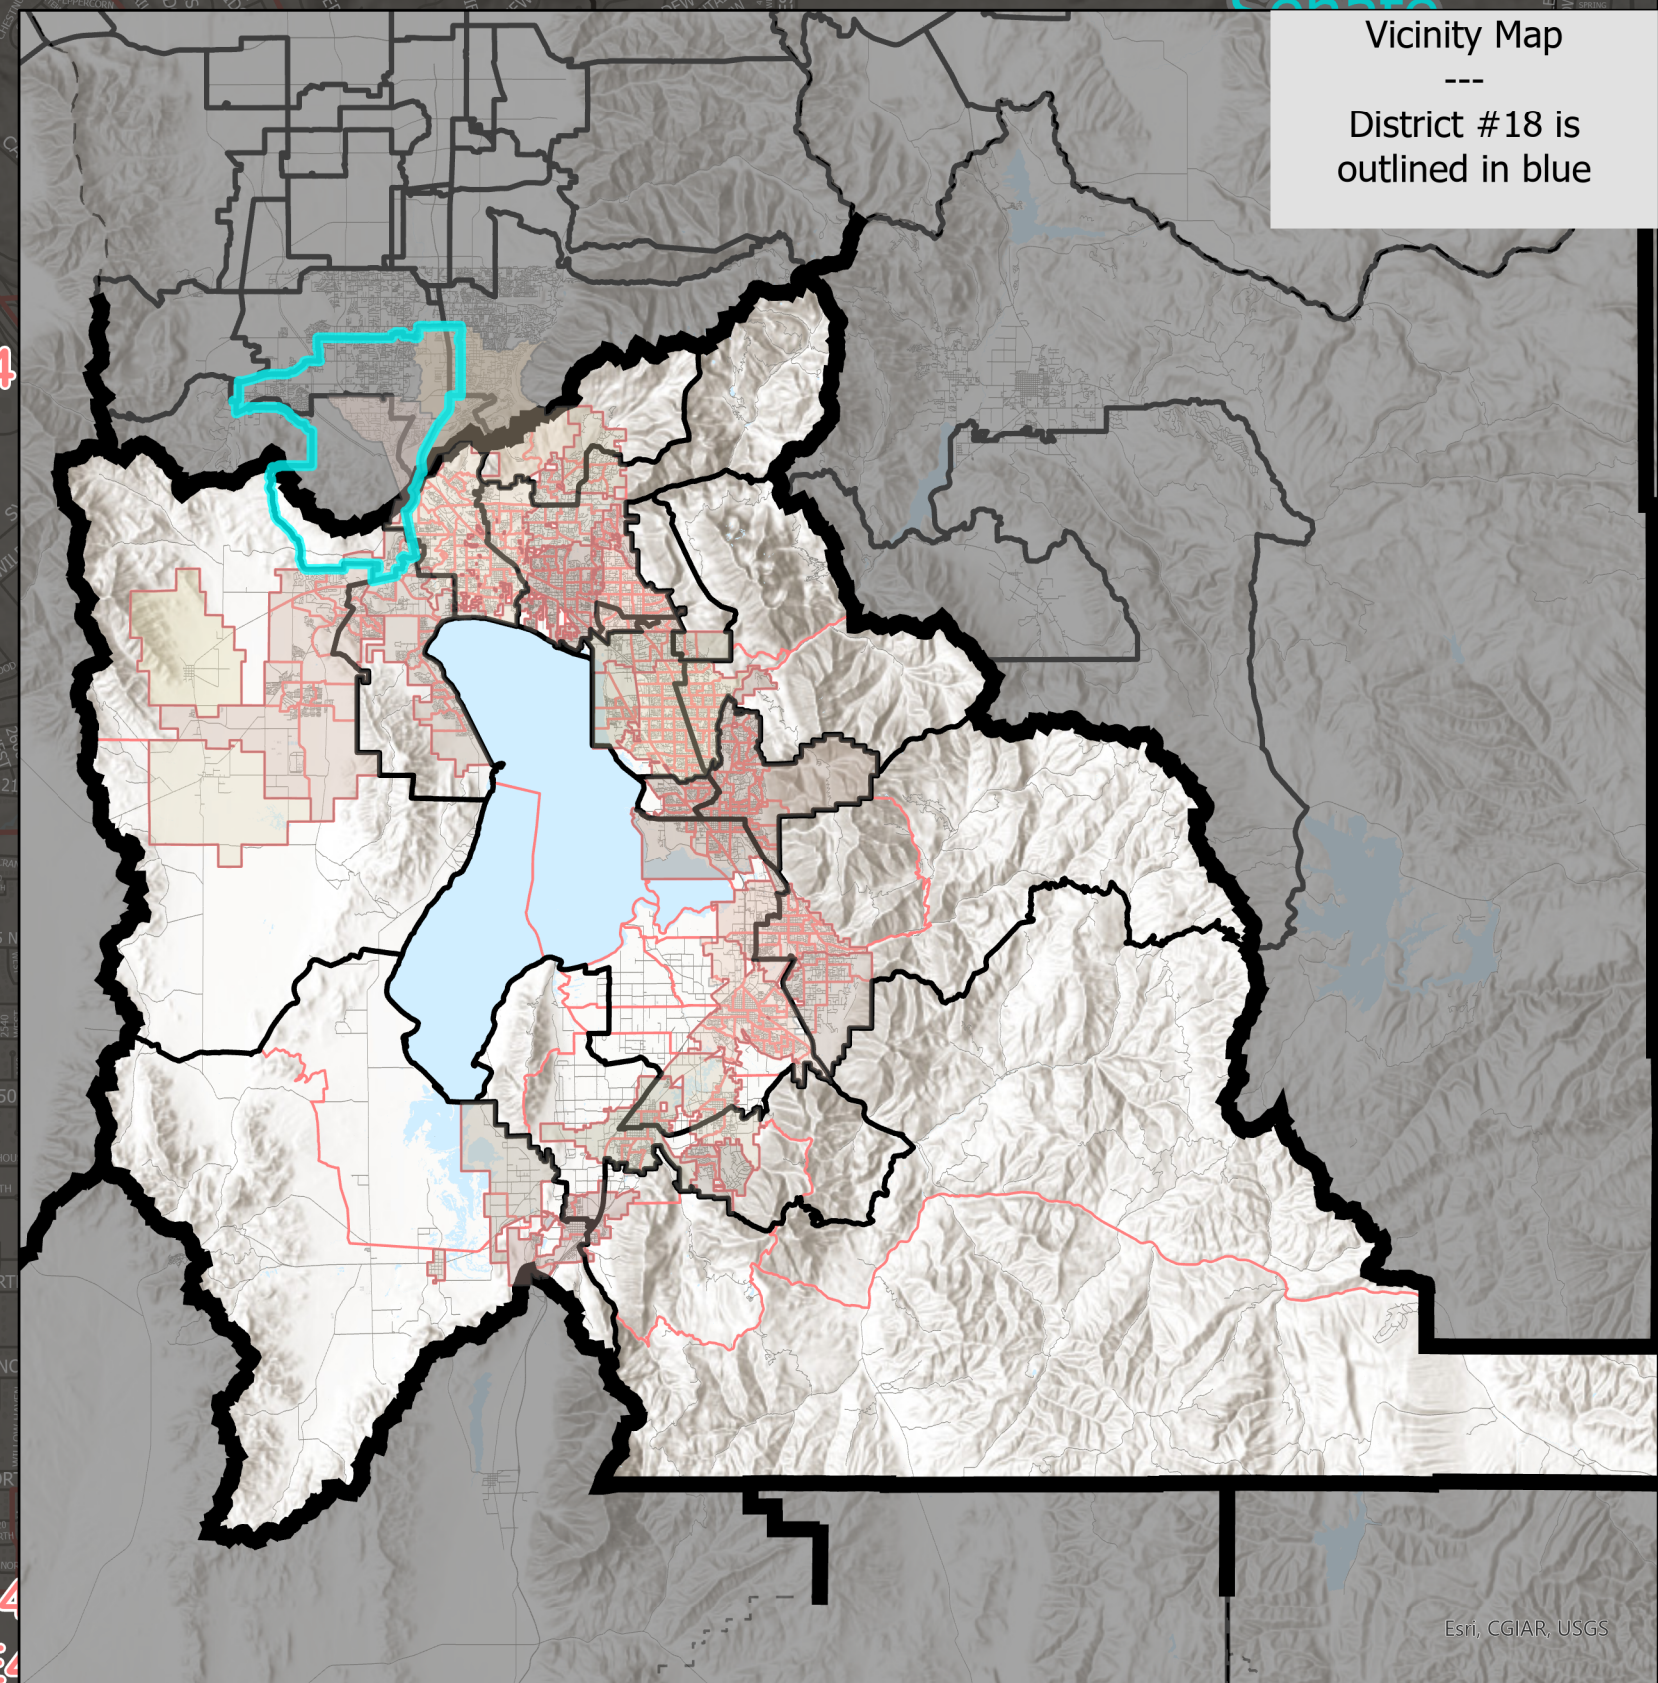

US Senate District 18

Legend

- County Boundar Line
- Voting Precincts
- Road Centerlines
- Waterbodies

Vicinity Map
District #18 is outlined in blue

Map is copyrighted by Utah County, which makes no warranty for its accuracy.

Utah County Elections
100 East Center Street
Provo, UT 84606
(801) 851-8128

Created Feb 2022