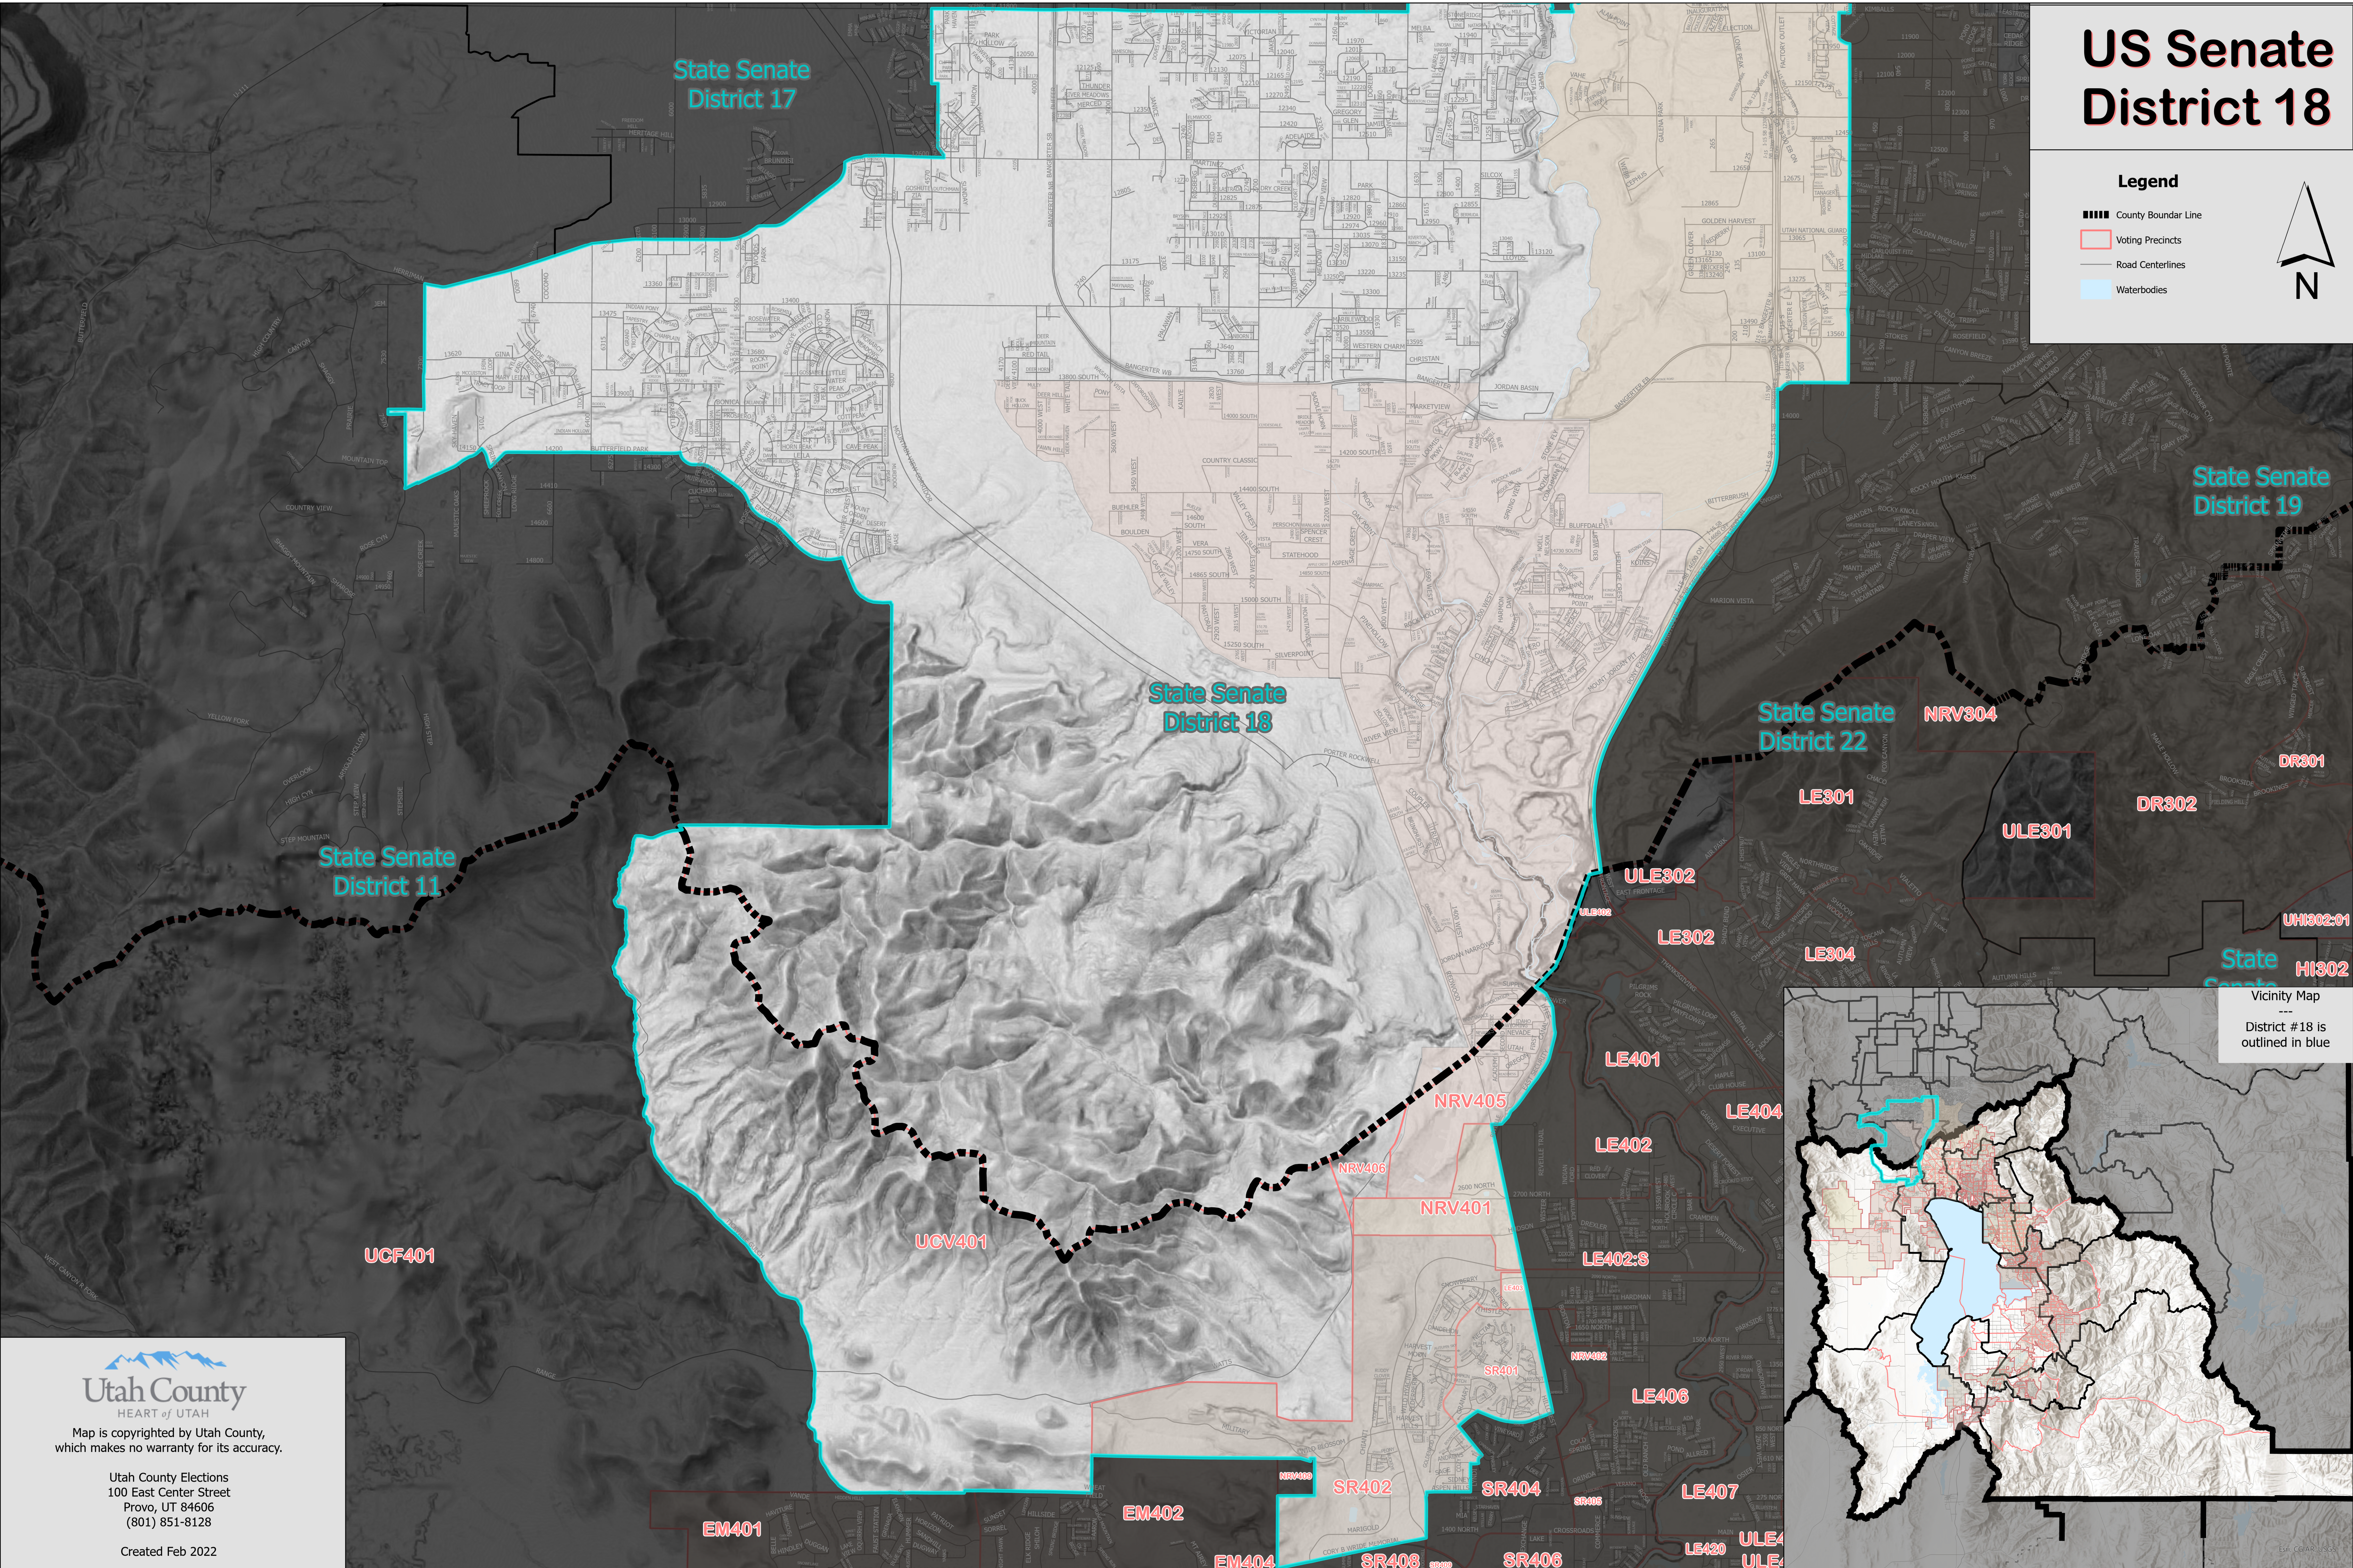

US Senate District 18

Legend

- County Boundar Line
- Voting Precincts
- Road Centerlines
- Waterbodies

Vicinity Map
District #18 is outlined in blue

Map is copyrighted by Utah County, which makes no warranty for its accuracy.

Utah County Elections
100 East Center Street
Provo, UT 84606
(801) 851-8128

Created Feb 2022