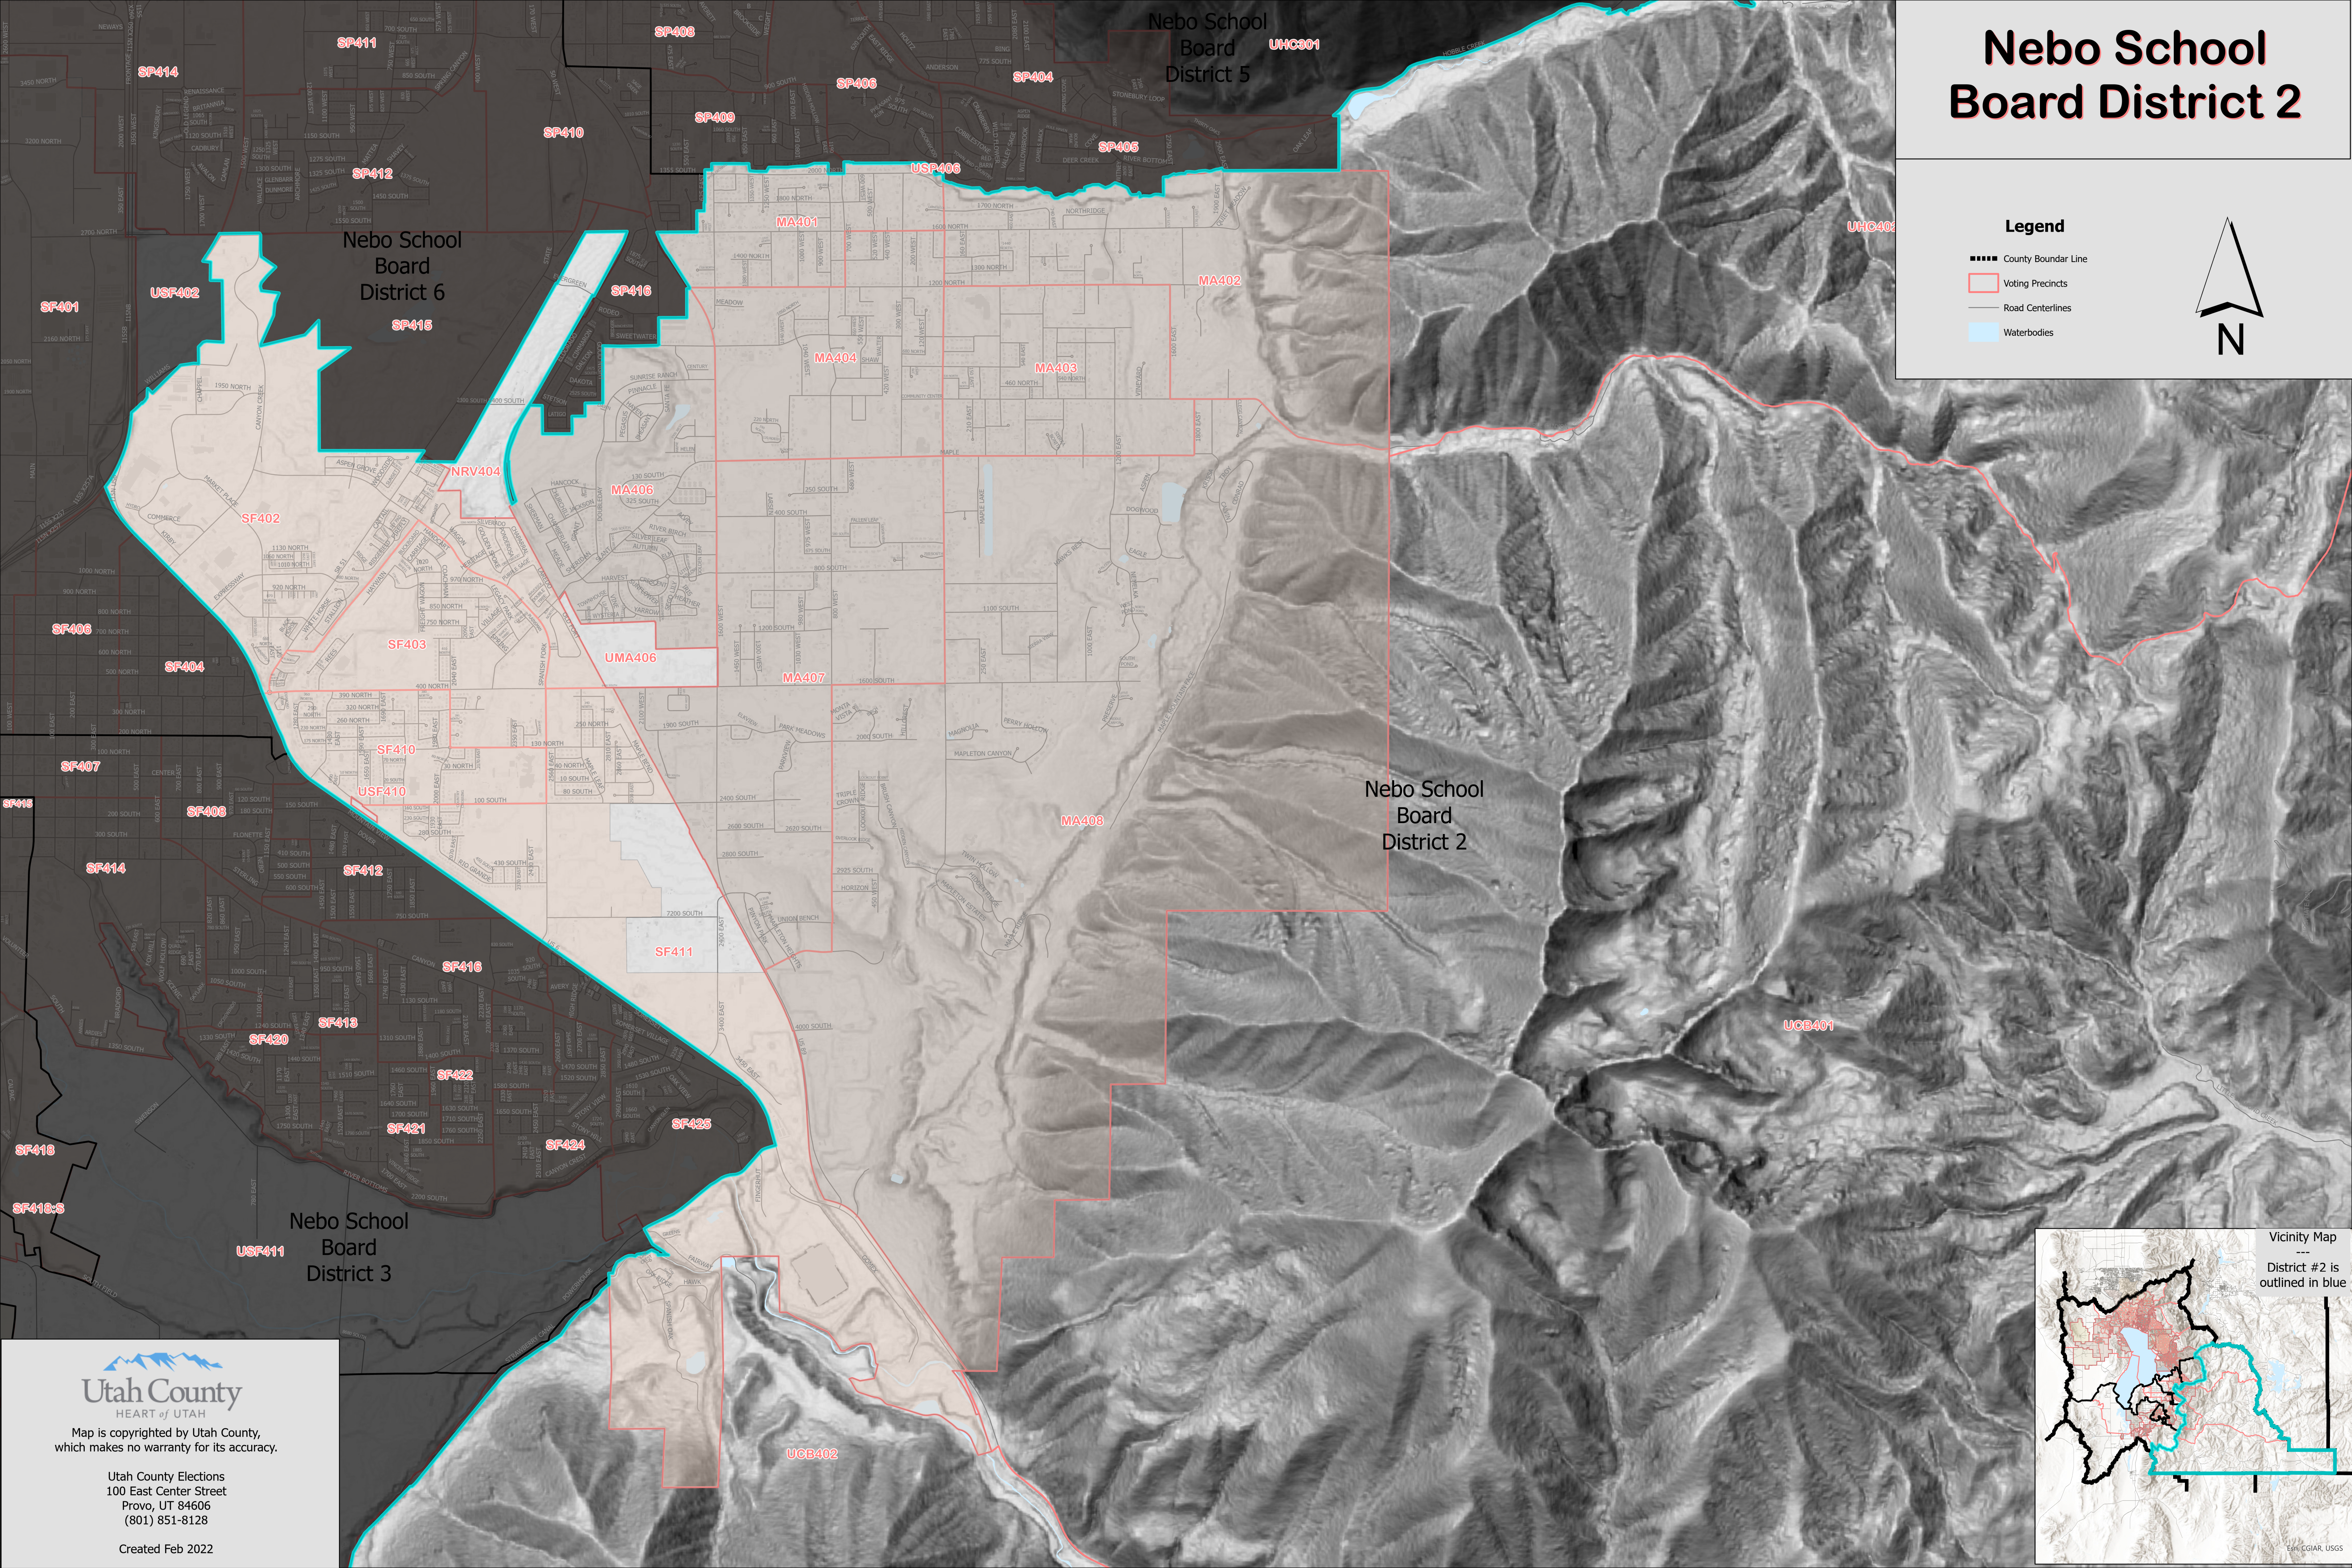

Nebo School Board District 2

Legend

- County Boundar Line
- Voting Precincts
- Road Centerlines
- Waterbodies

Nebo School Board District 2

Nebo School Board District 6

Nebo School Board District 5

Nebo School Board District 3

Map is copyrighted by Utah County, which makes no warranty for its accuracy.

Utah County Elections
100 East Center Street
Provo, UT 84606
(801) 851-8128

Created Feb 2022