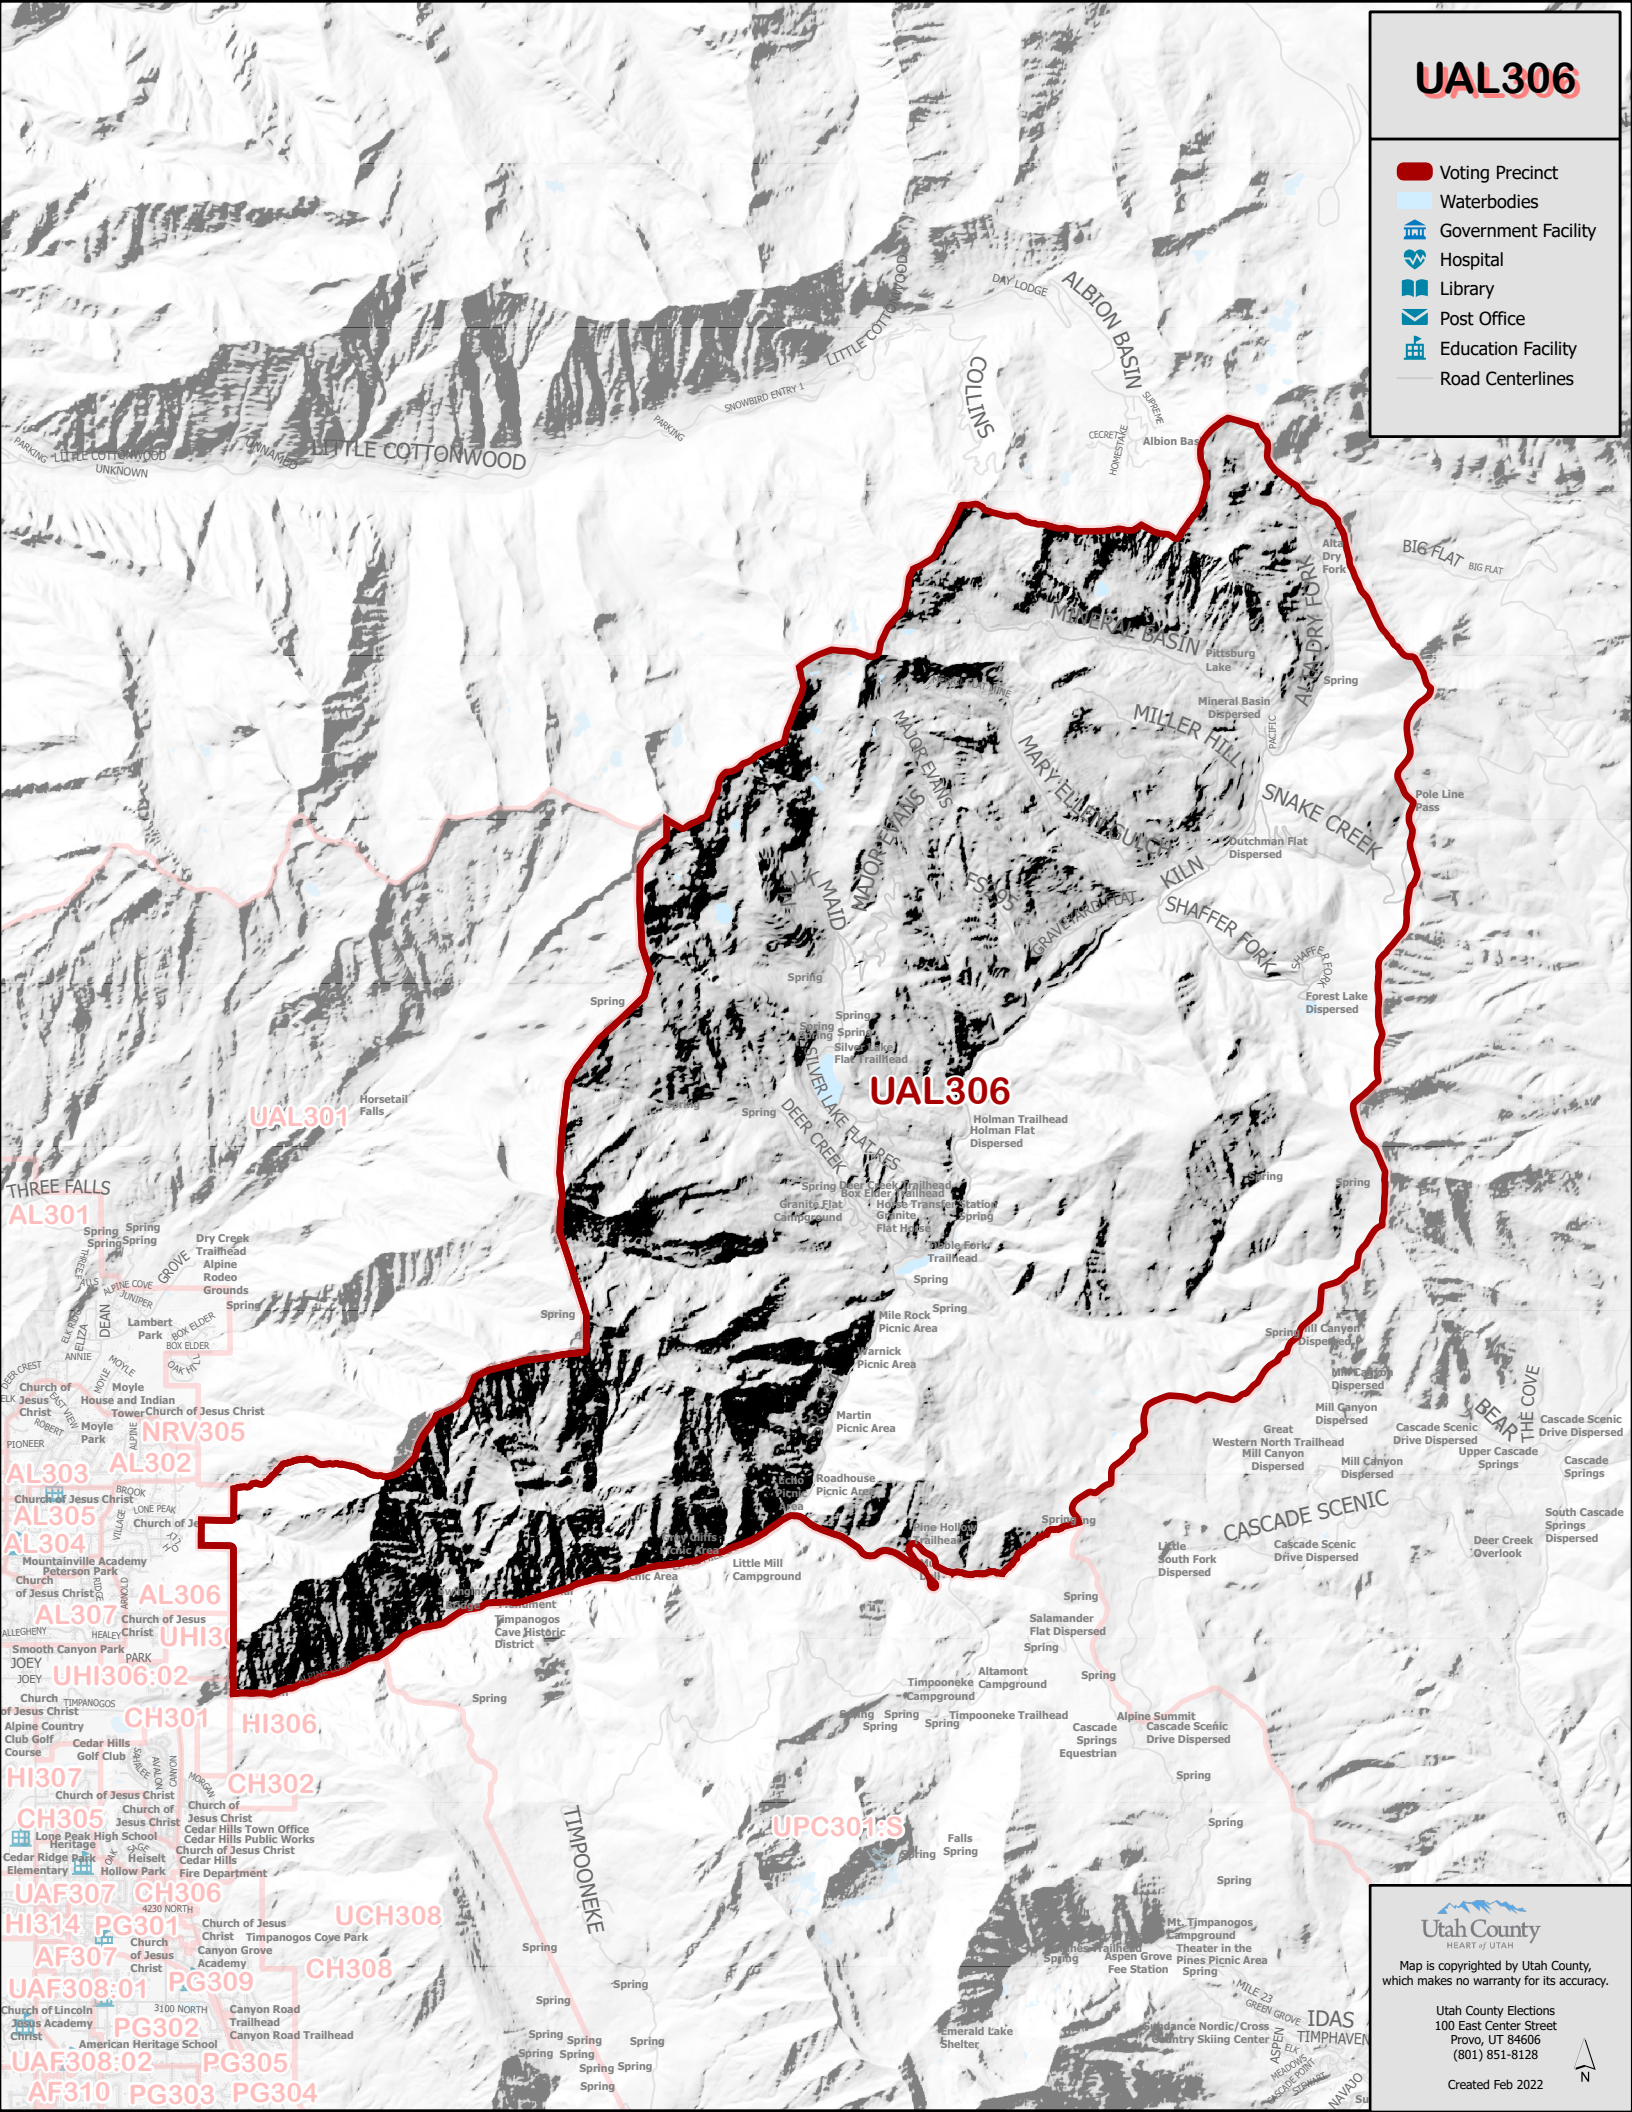

# UAL306

-  Voting Precinct
-  Waterbodies
-  Government Facility
-  Hospital
-  Library
-  Post Office
-  Education Facility
-  Road Centerlines

  
Utah County  
HEART OF UTAH  
Map is copyrighted by Utah County, which makes no warranty for its accuracy.  
Utah County Elections  
100 East Center Street  
Provo, UT 84606  
(801) 851-8128  
Created Feb 2022