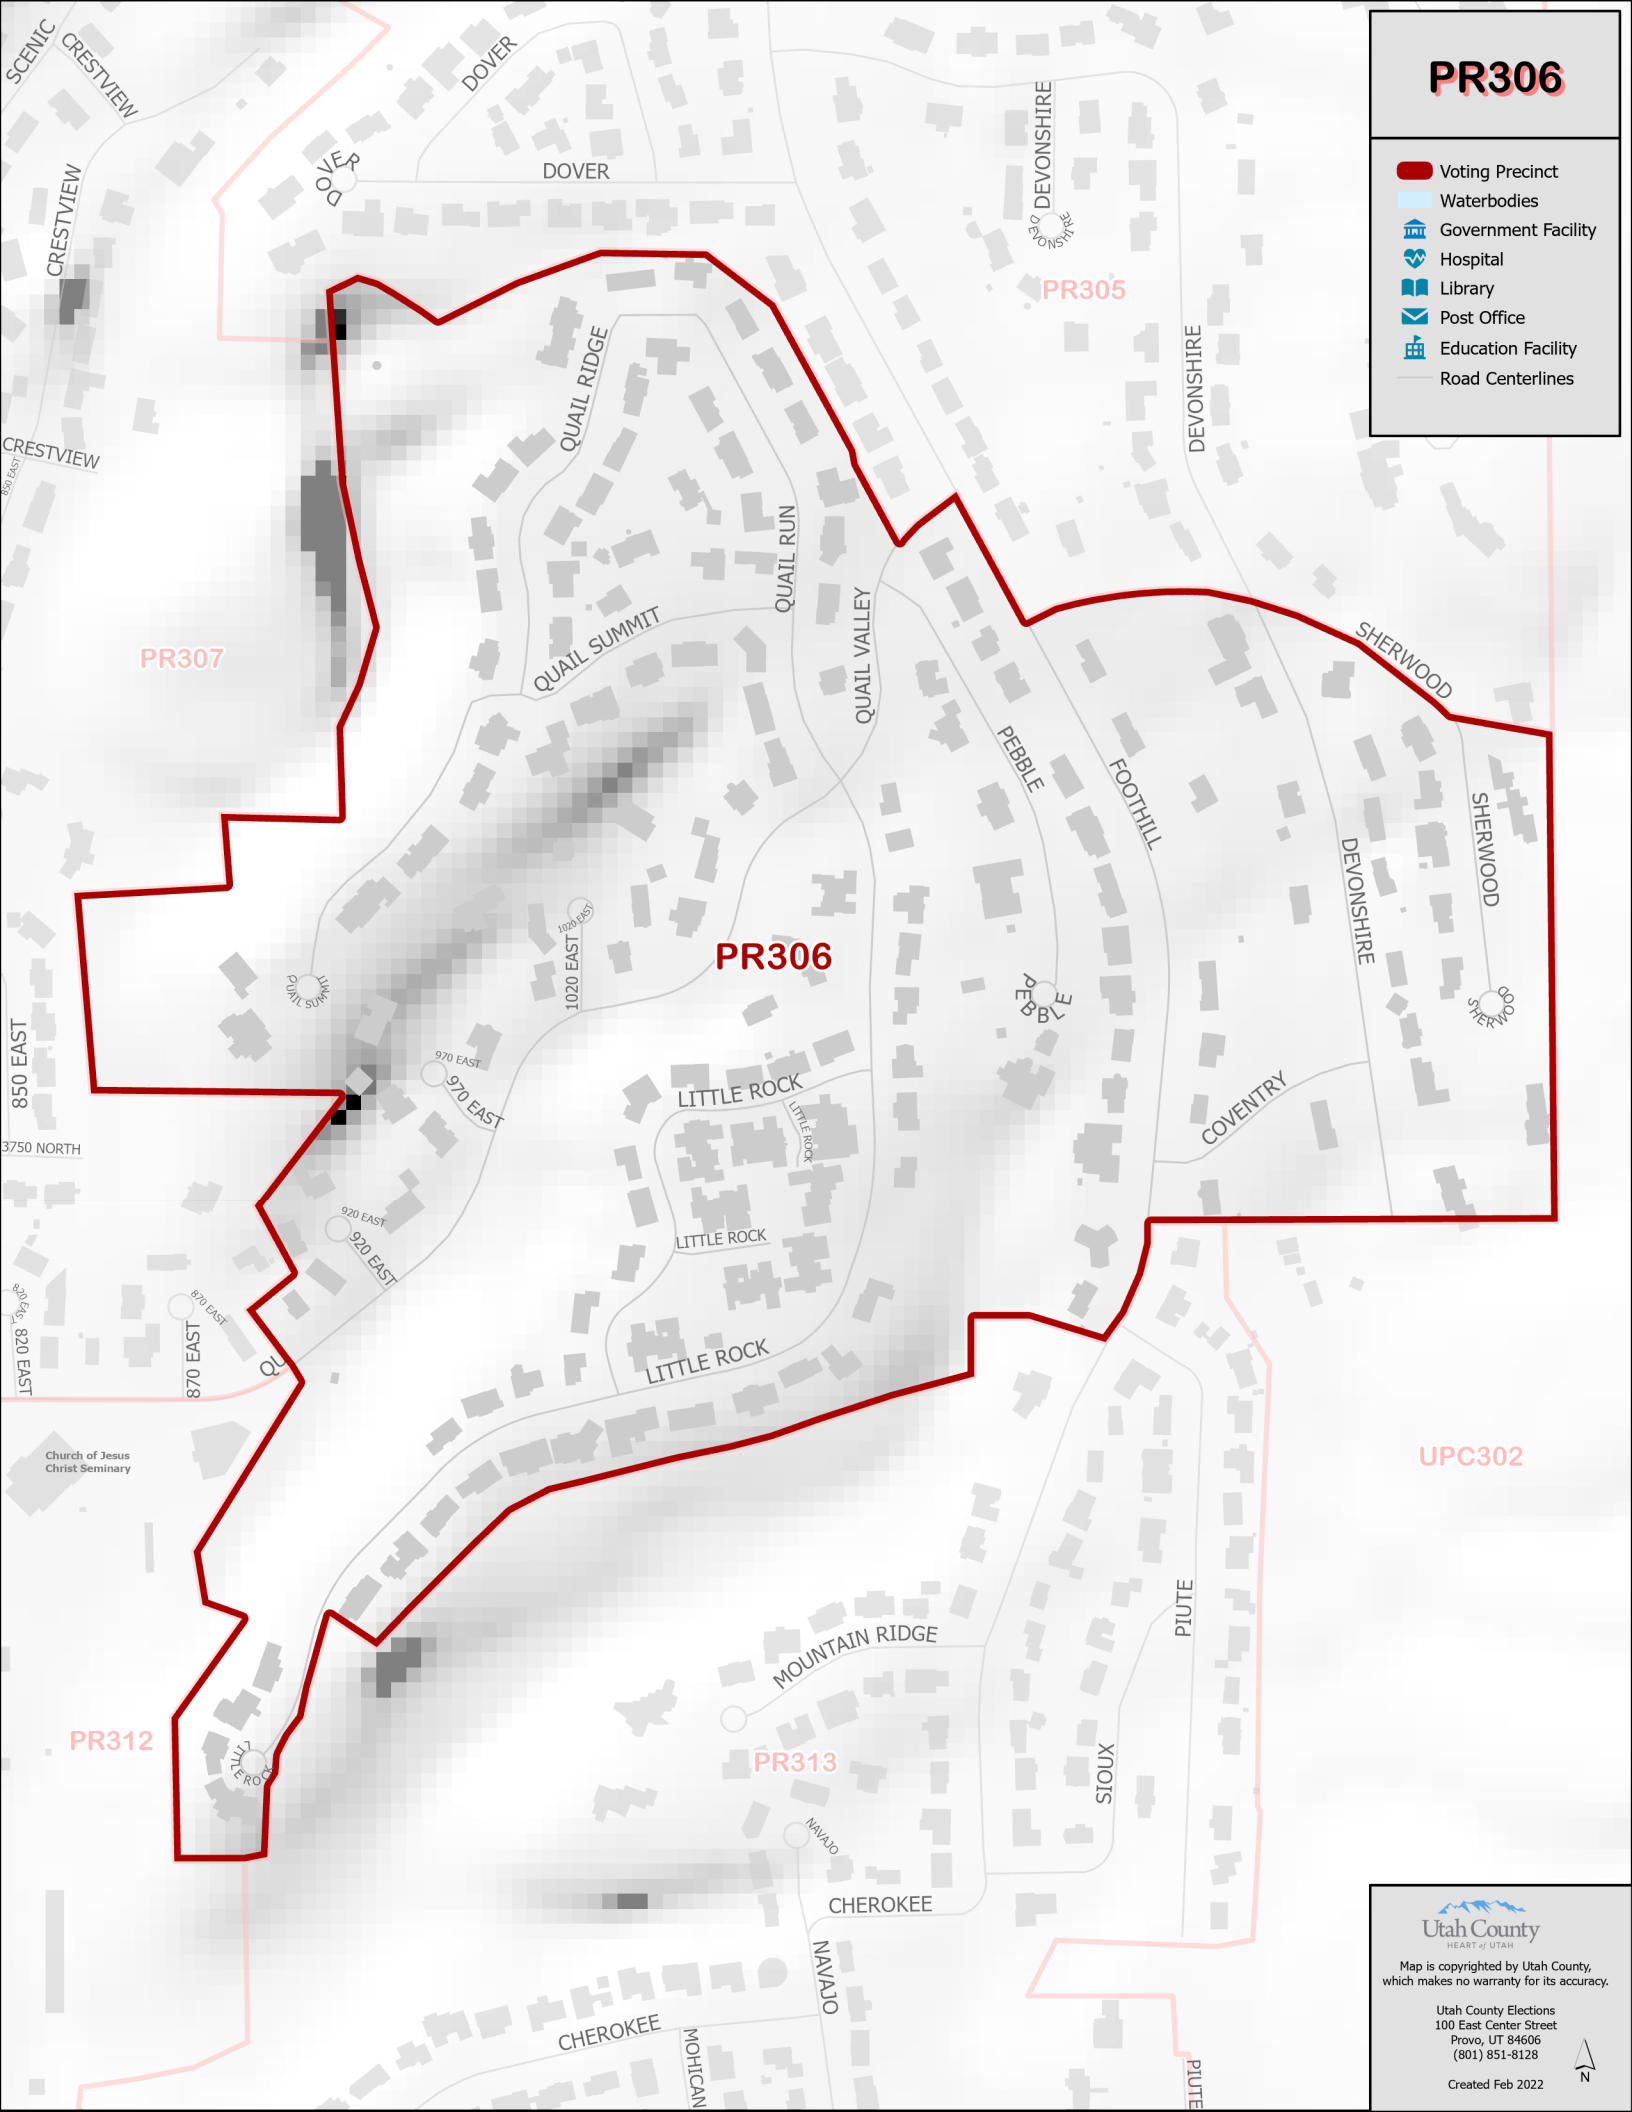

PR306

- Voting Precinct
- Waterbodies
- Government Facility
- Hospital
- Library
- Post Office
- Education Facility
- Road Centerlines

UPC302

Utah County
HEART of UTAH

Utah County Elections
100 East Center Street
Provo, UT 84606
(801) 851-8128

Created Feb 2022