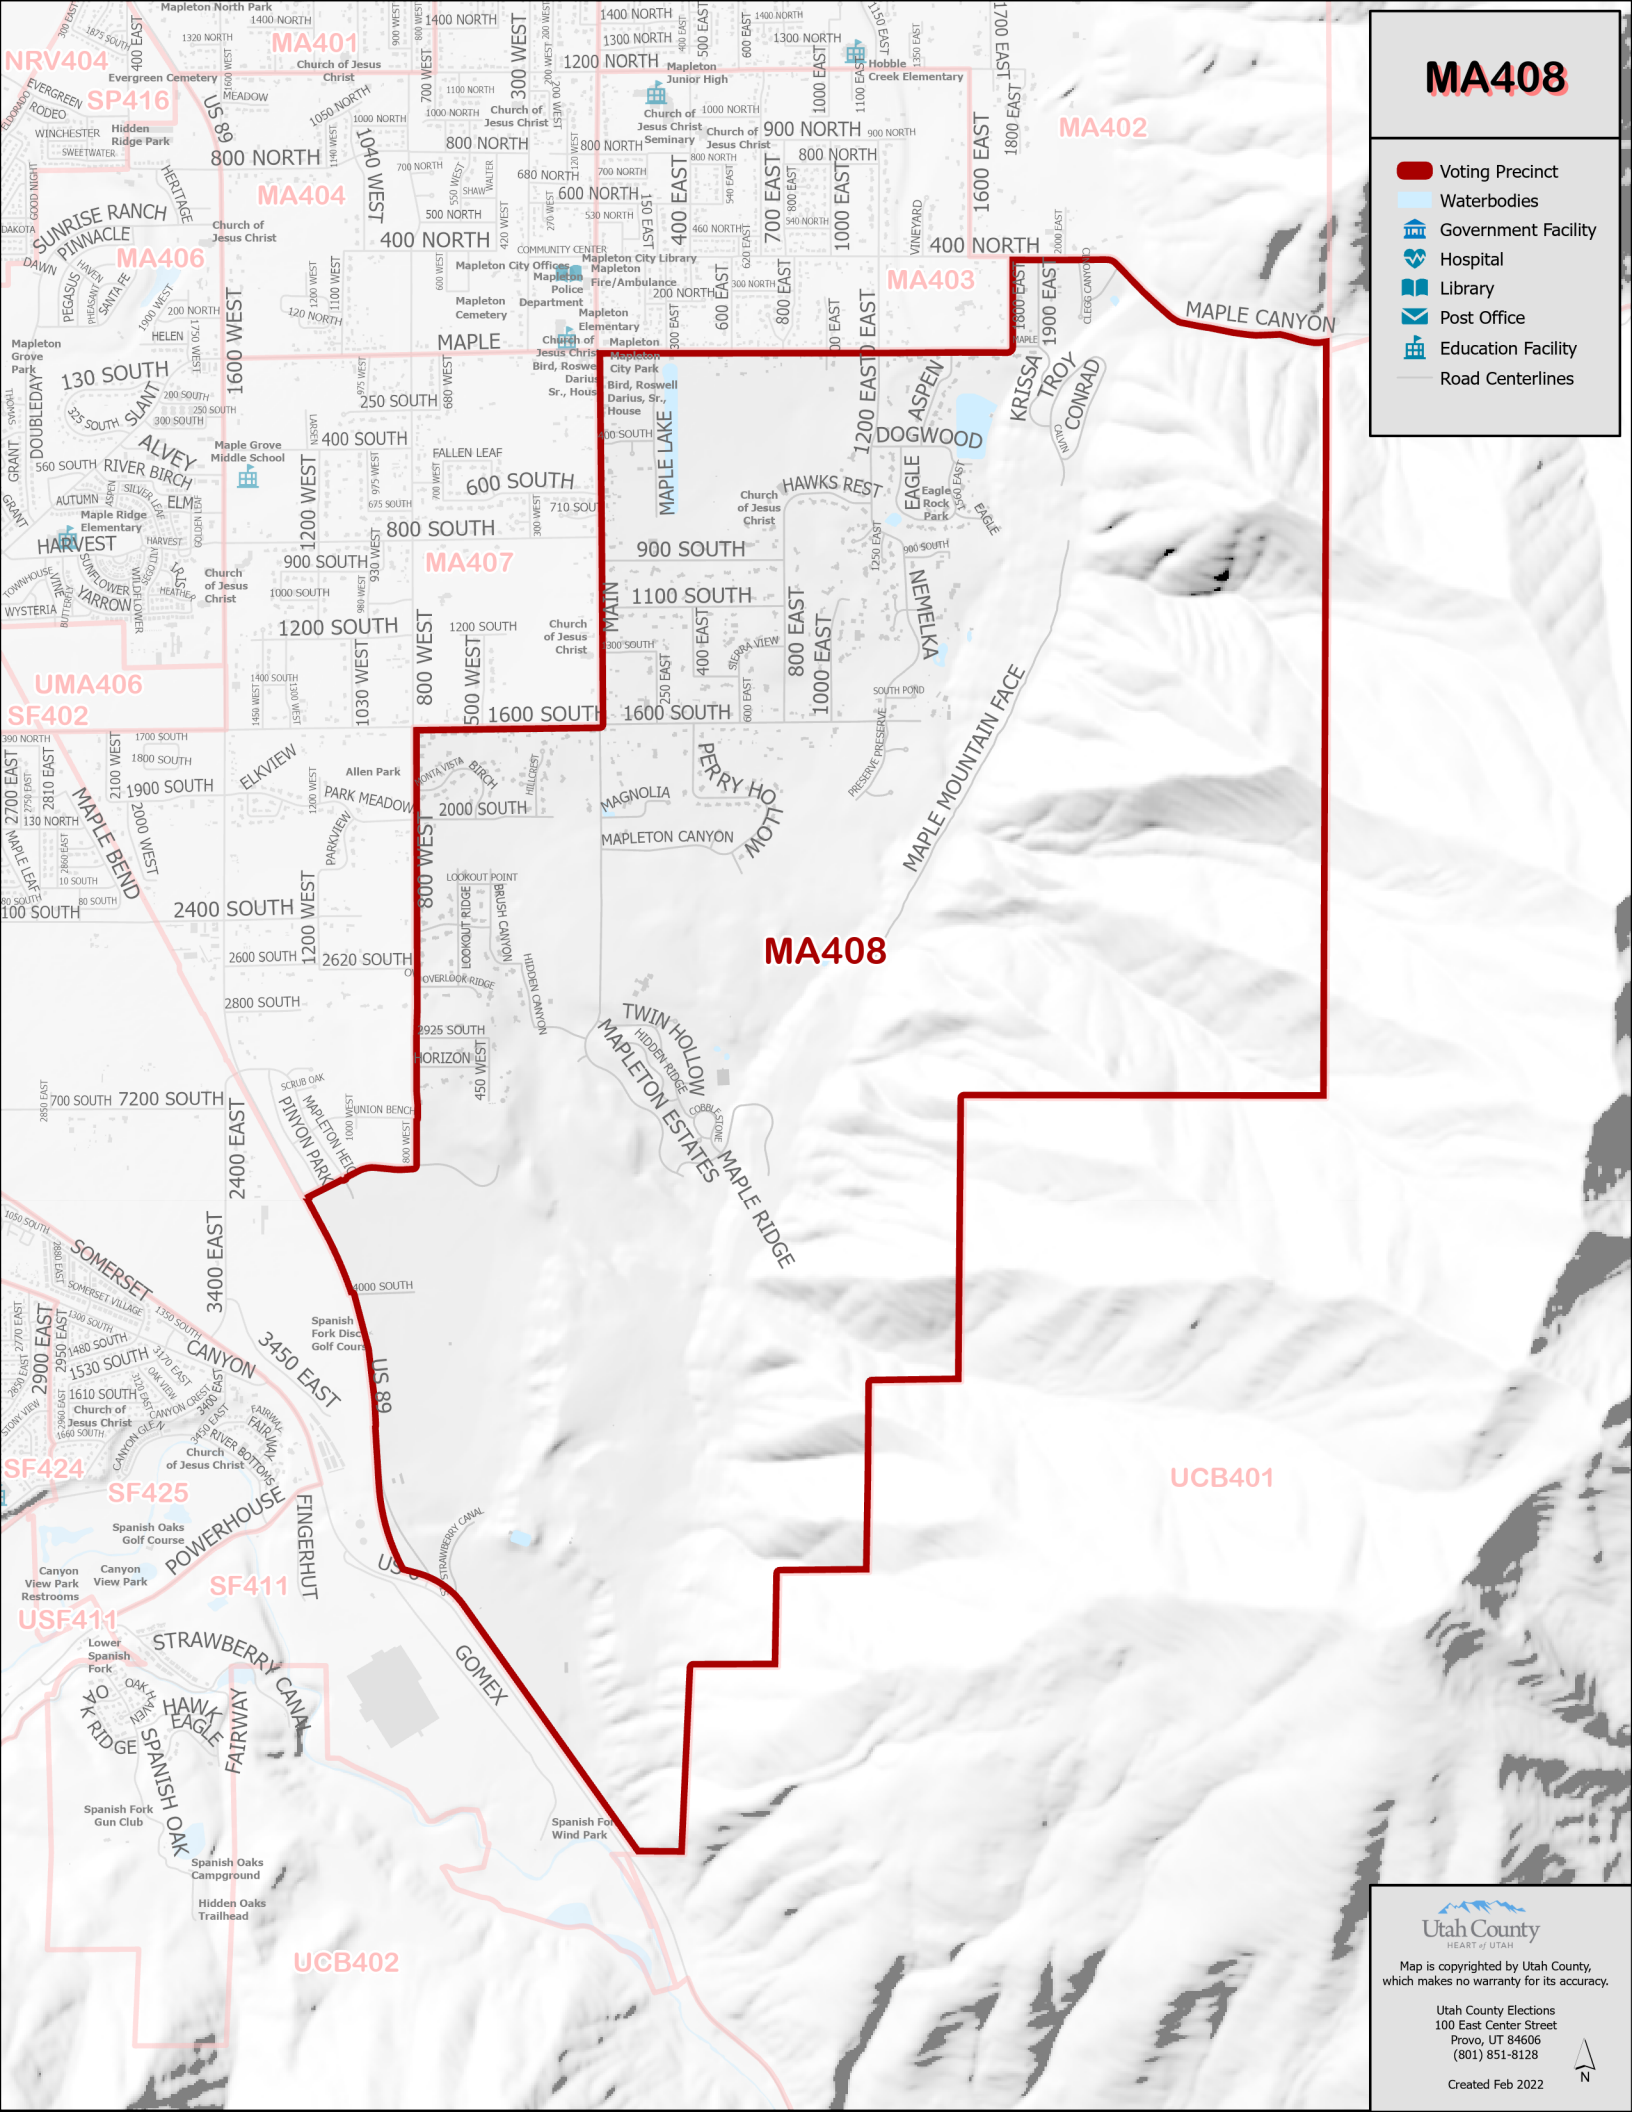

MA408

-  Voting Precinct
-  Waterbodies
-  Government Facility
-  Hospital
-  Library
-  Post Office
-  Education Facility
-  Road Centerlines

Utah County
HEART OF UTAH

Map is copyrighted by Utah County, which makes no warranty for its accuracy.

Utah County Elections
100 East Center Street
Provo, UT 84606
(801) 851-8128

Created Feb 2022