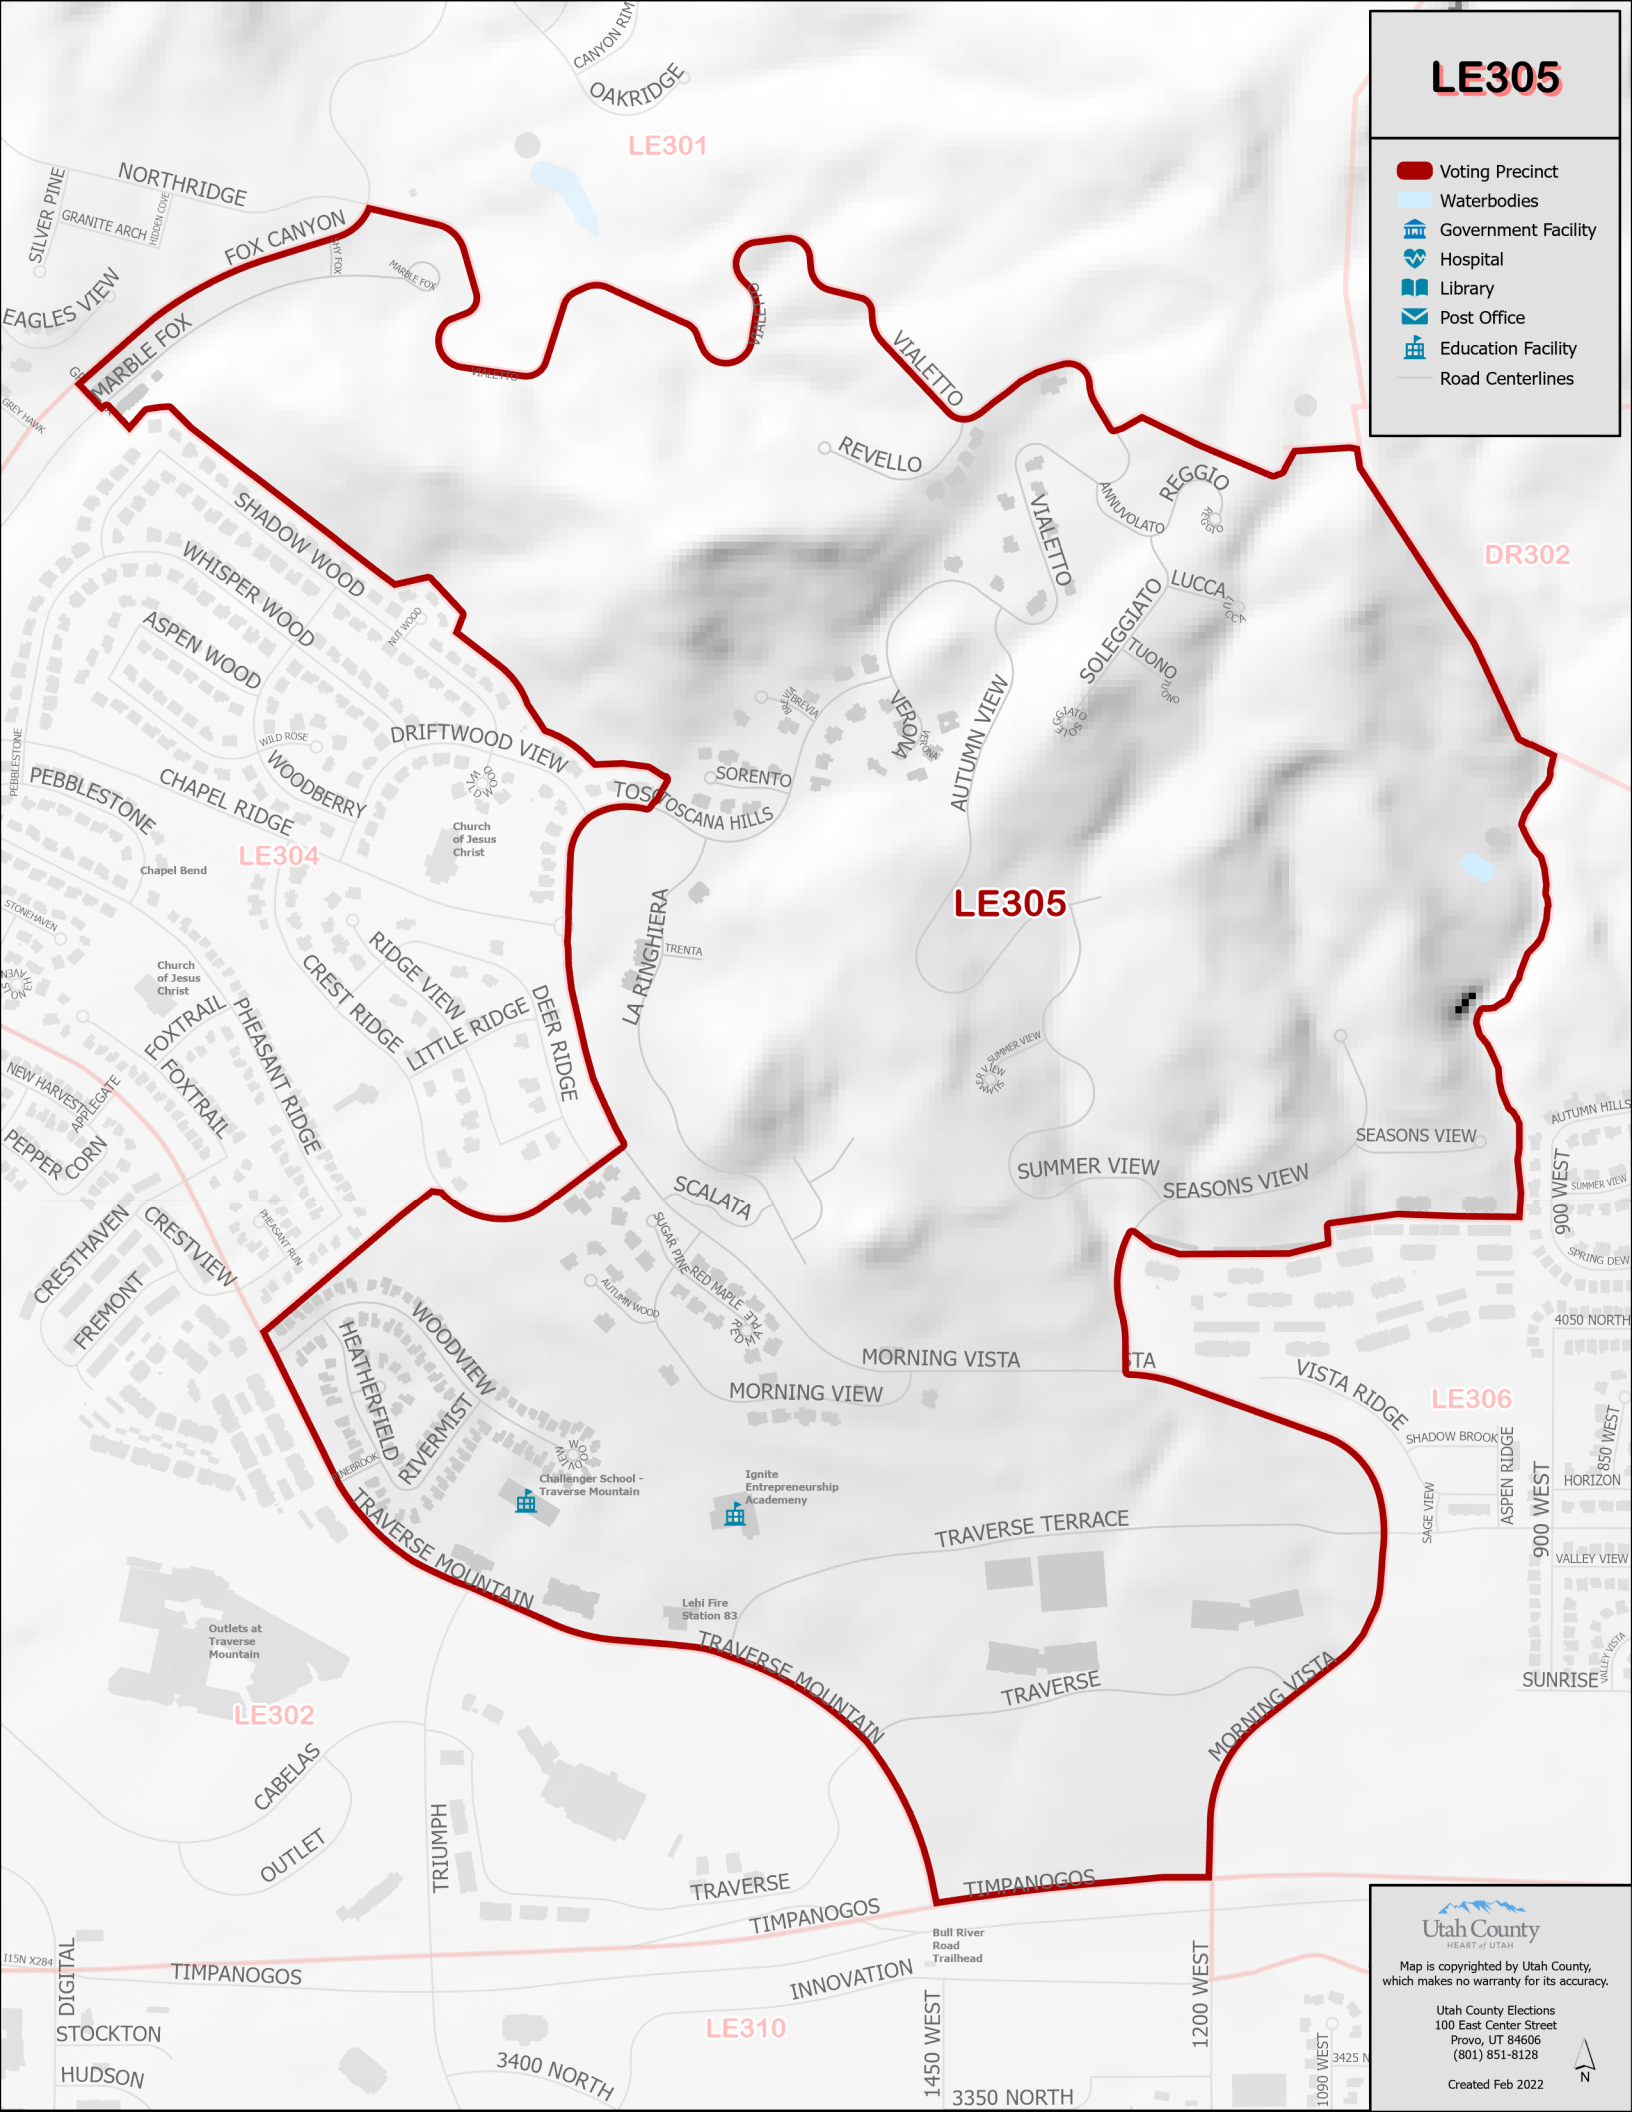

LE305

- Voting Precinct
- Waterbodies
- Government Facility
- Hospital
- Library
- Post Office
- Education Facility
- Road Centerlines

Utah County
HEART of UTAH

Utah County Elections
100 East Center Street
Provo, UT 84606
(801) 851-8128

Created Feb 2022