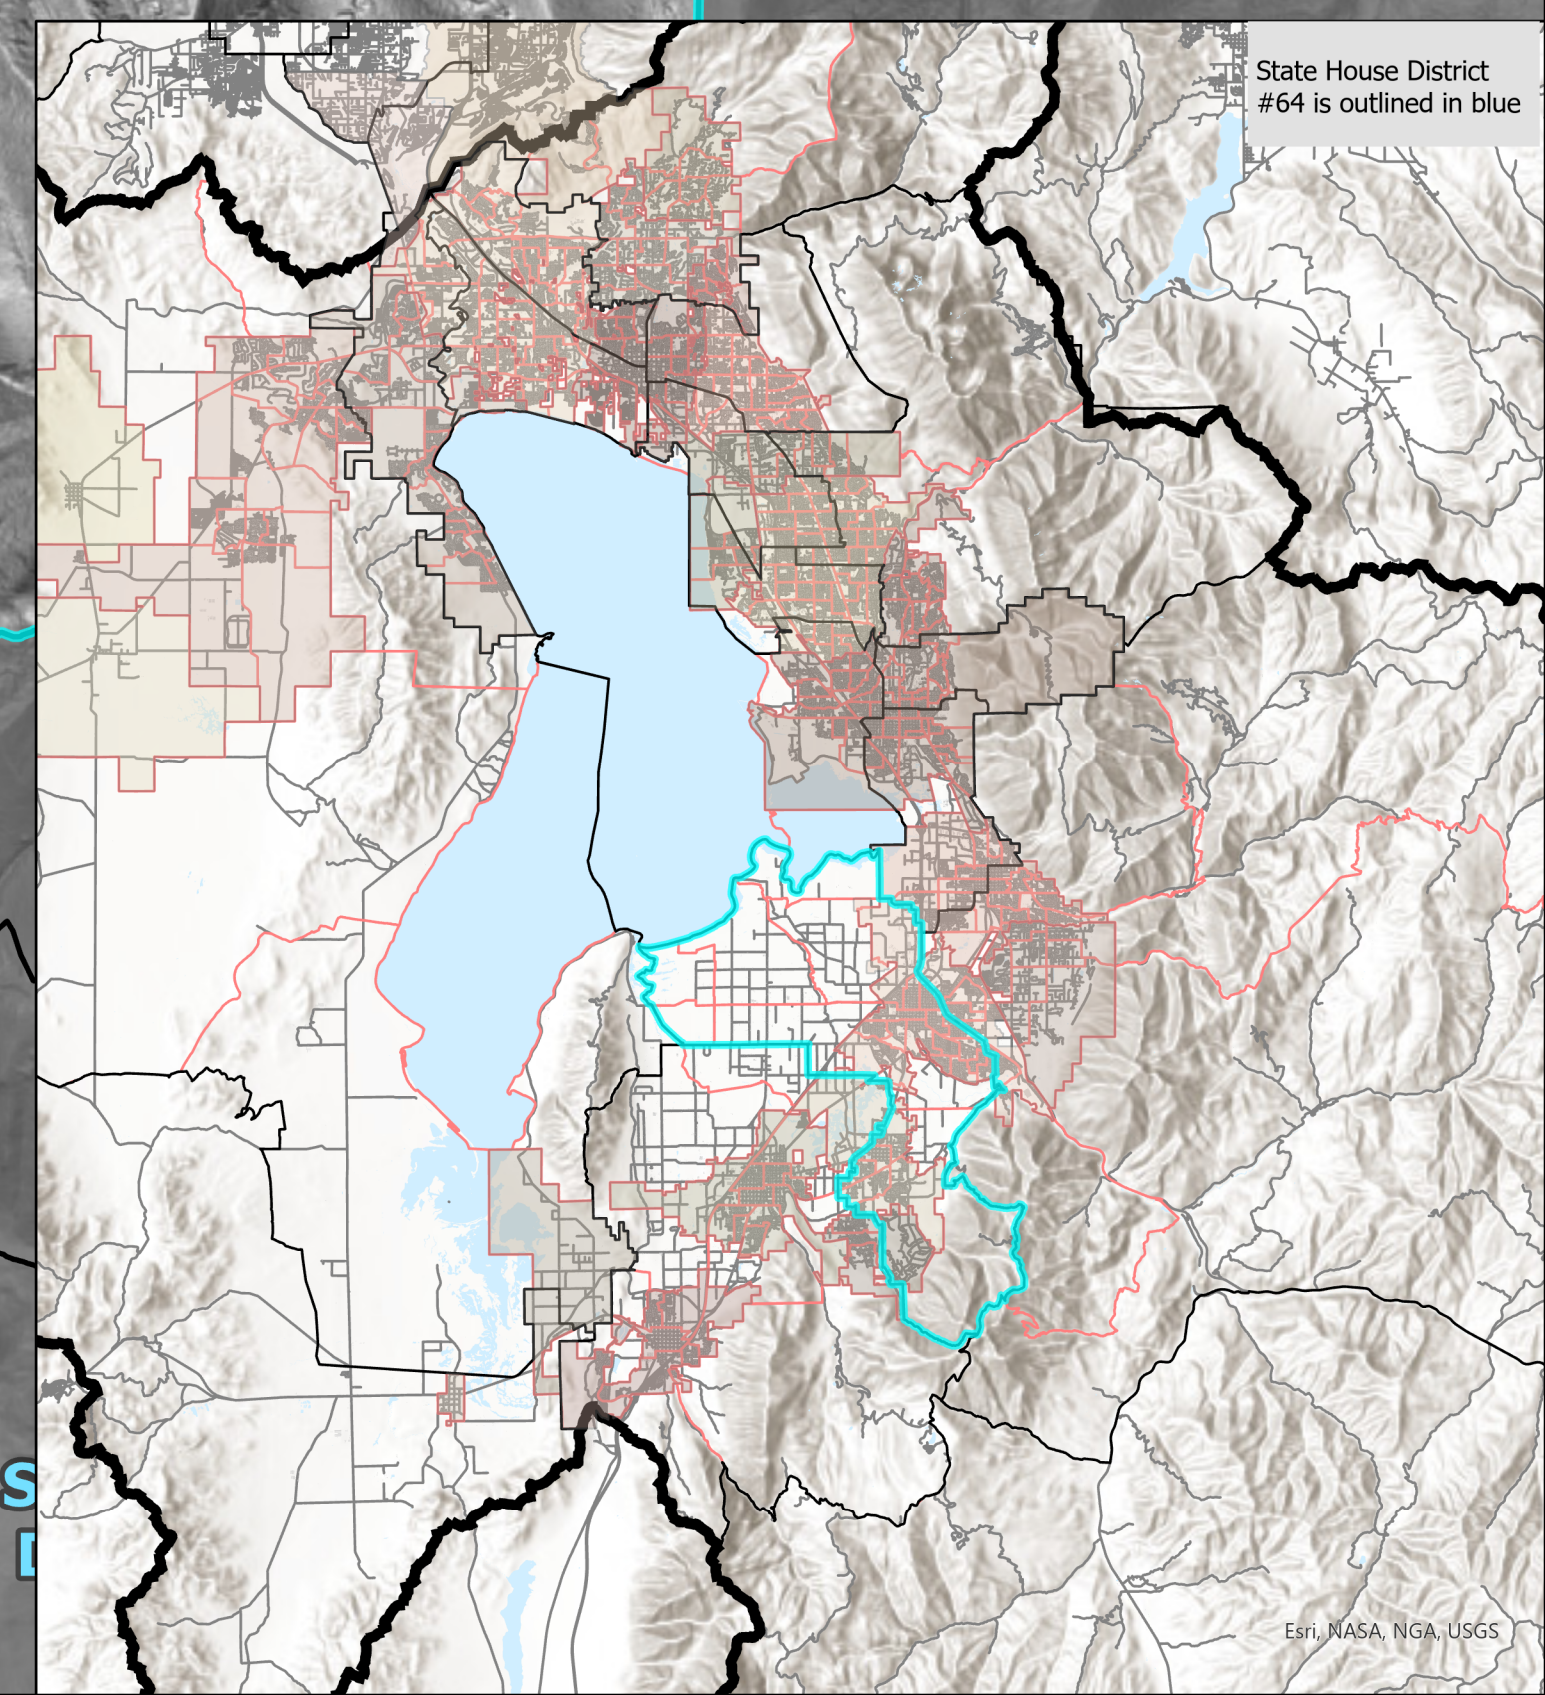

State House District 64

State House District: 61

State House District: 6

Legend

- County Boundar Line
- Voting Precincts
- Road Centerlines
- Waterbodies

N

State House District: 64

State House District: 63

State House District: 65

Map is copyrighted by Utah County, which makes no warranty for its accuracy.

Utah County Elections
100 East Center Street
Provo, UT 84606
(801) 851-8128

Created Feb 2022

Esri, NASA, NGA, USGS