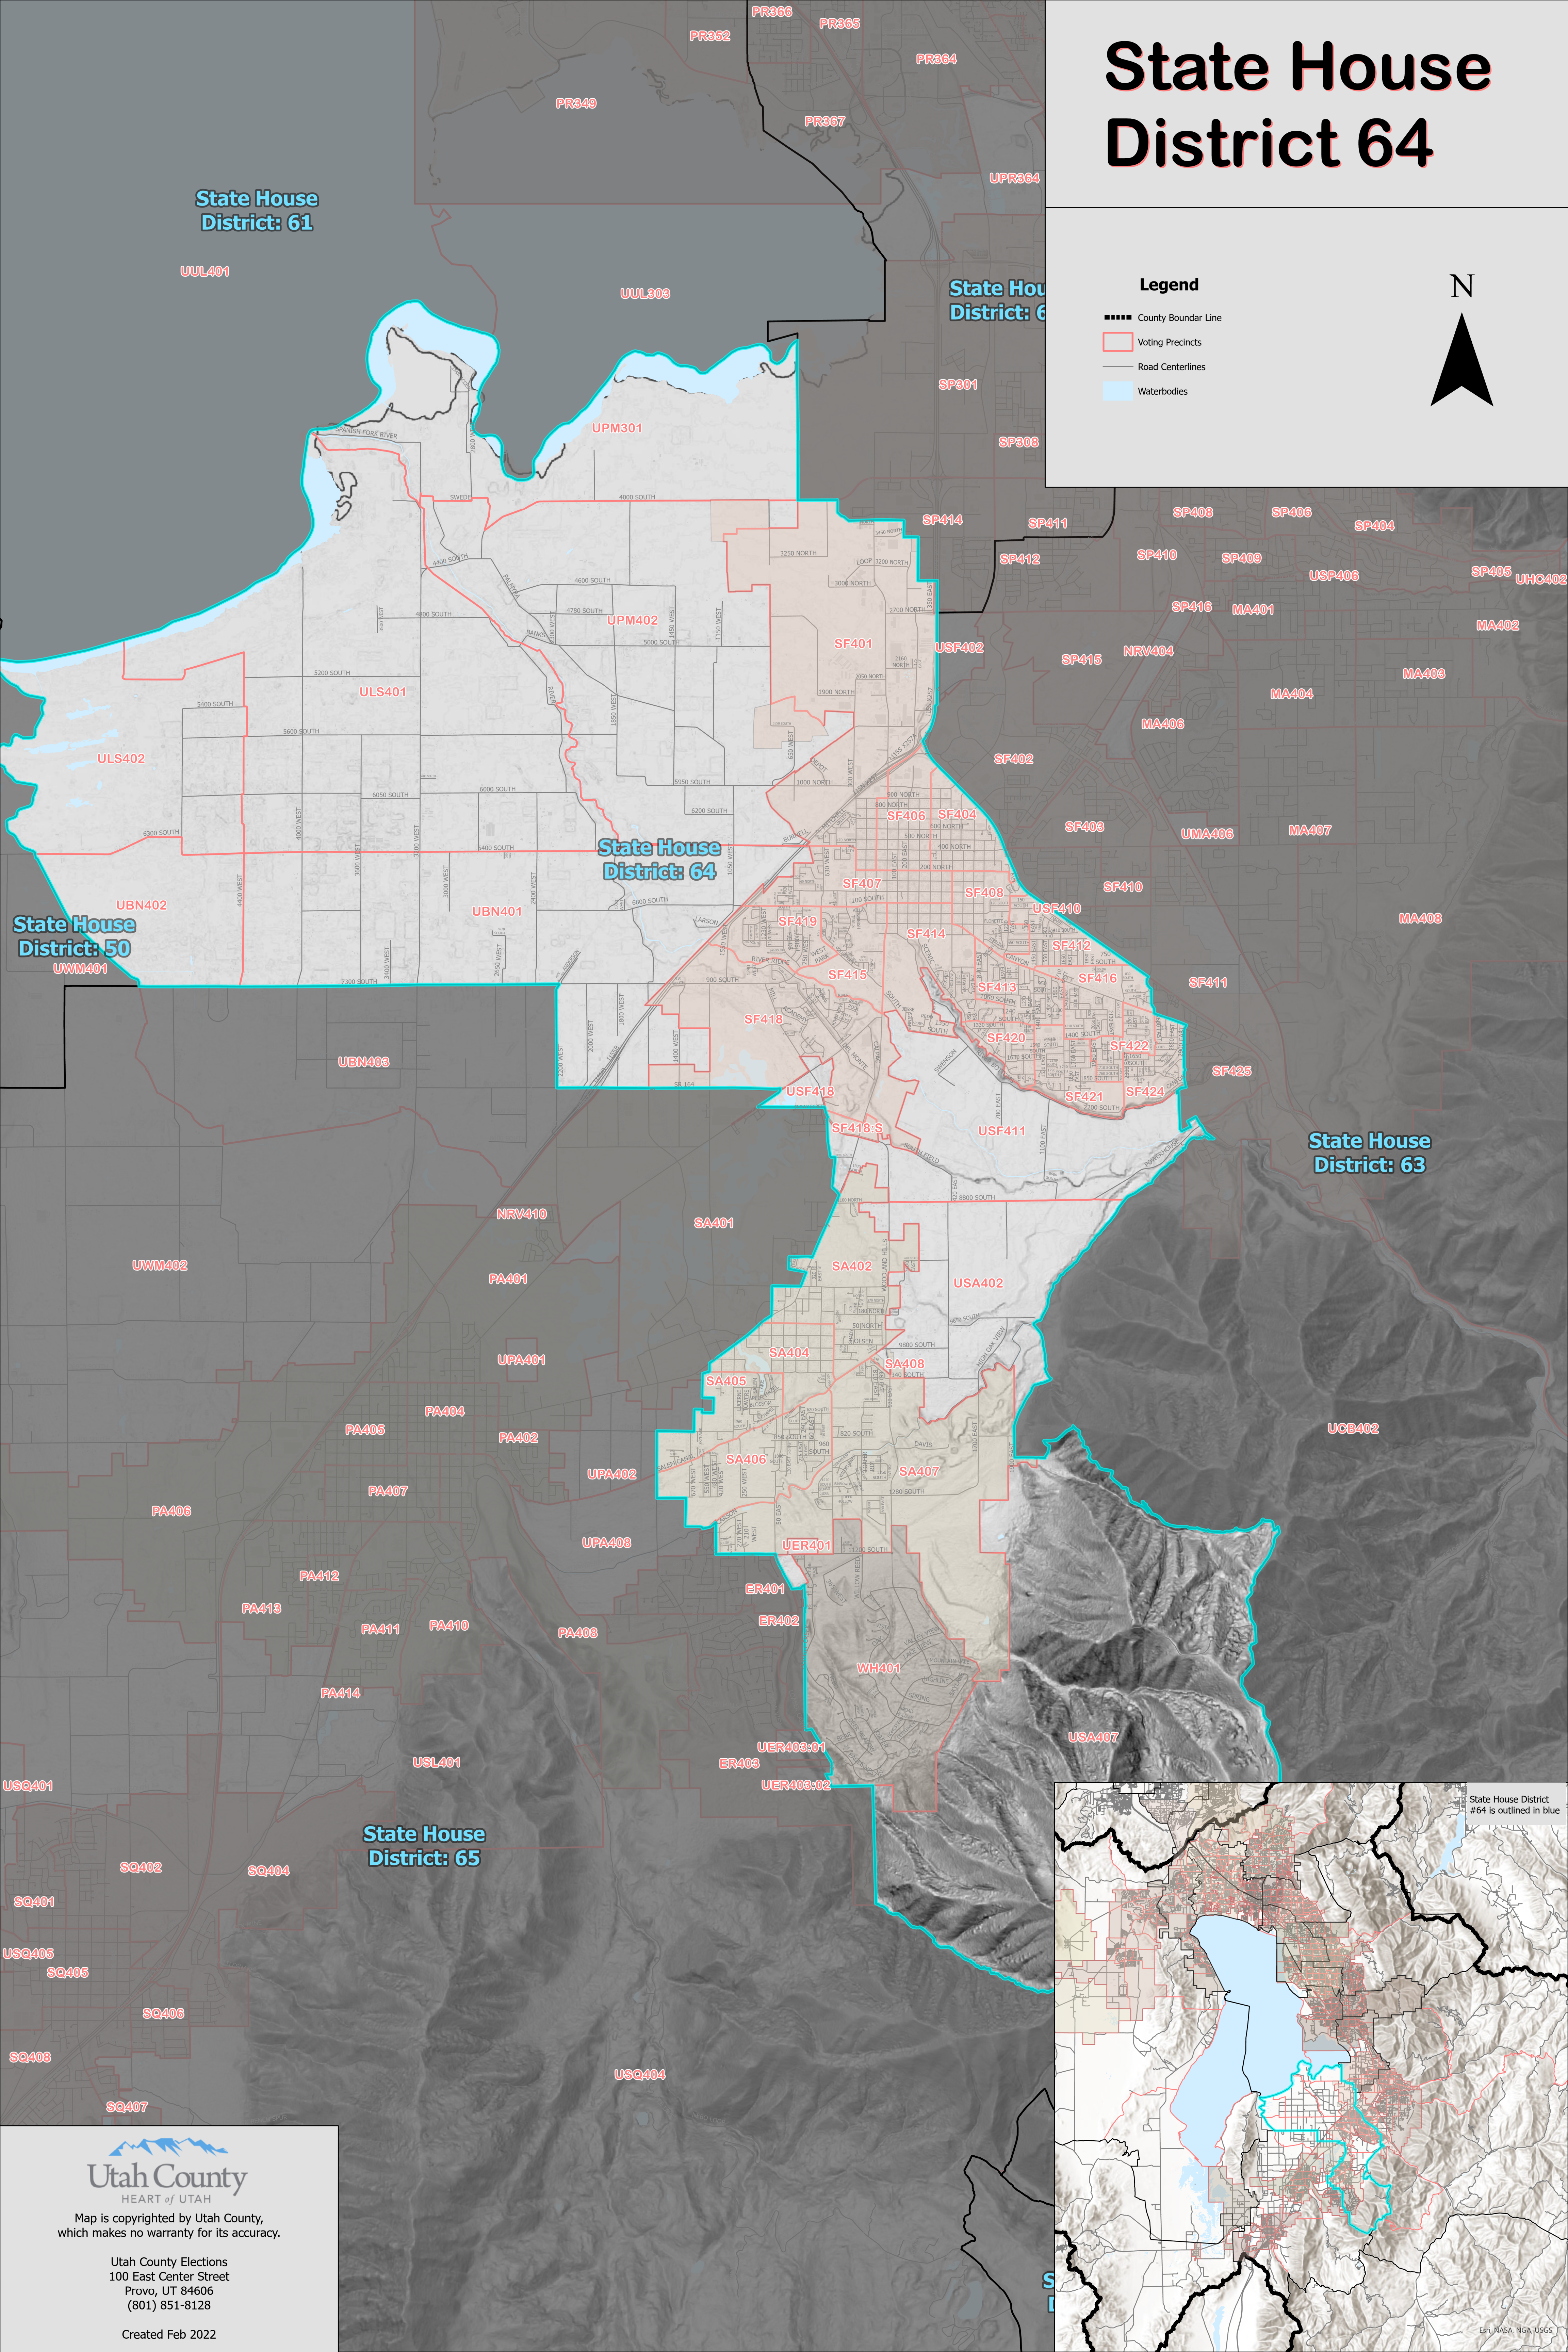

State House District 64

State House District: 61

State House District: 6

Legend

- County Boundar Line
- Voting Precincts
- Road Centerlines
- Waterbodies

N

State House District: 64

State House District: 63

State House District: 65

Map is copyrighted by Utah County, which makes no warranty for its accuracy.

Utah County Elections
100 East Center Street
Provo, UT 84606
(801) 851-8128

Created Feb 2022

Esri, NASA, NGA, USGS