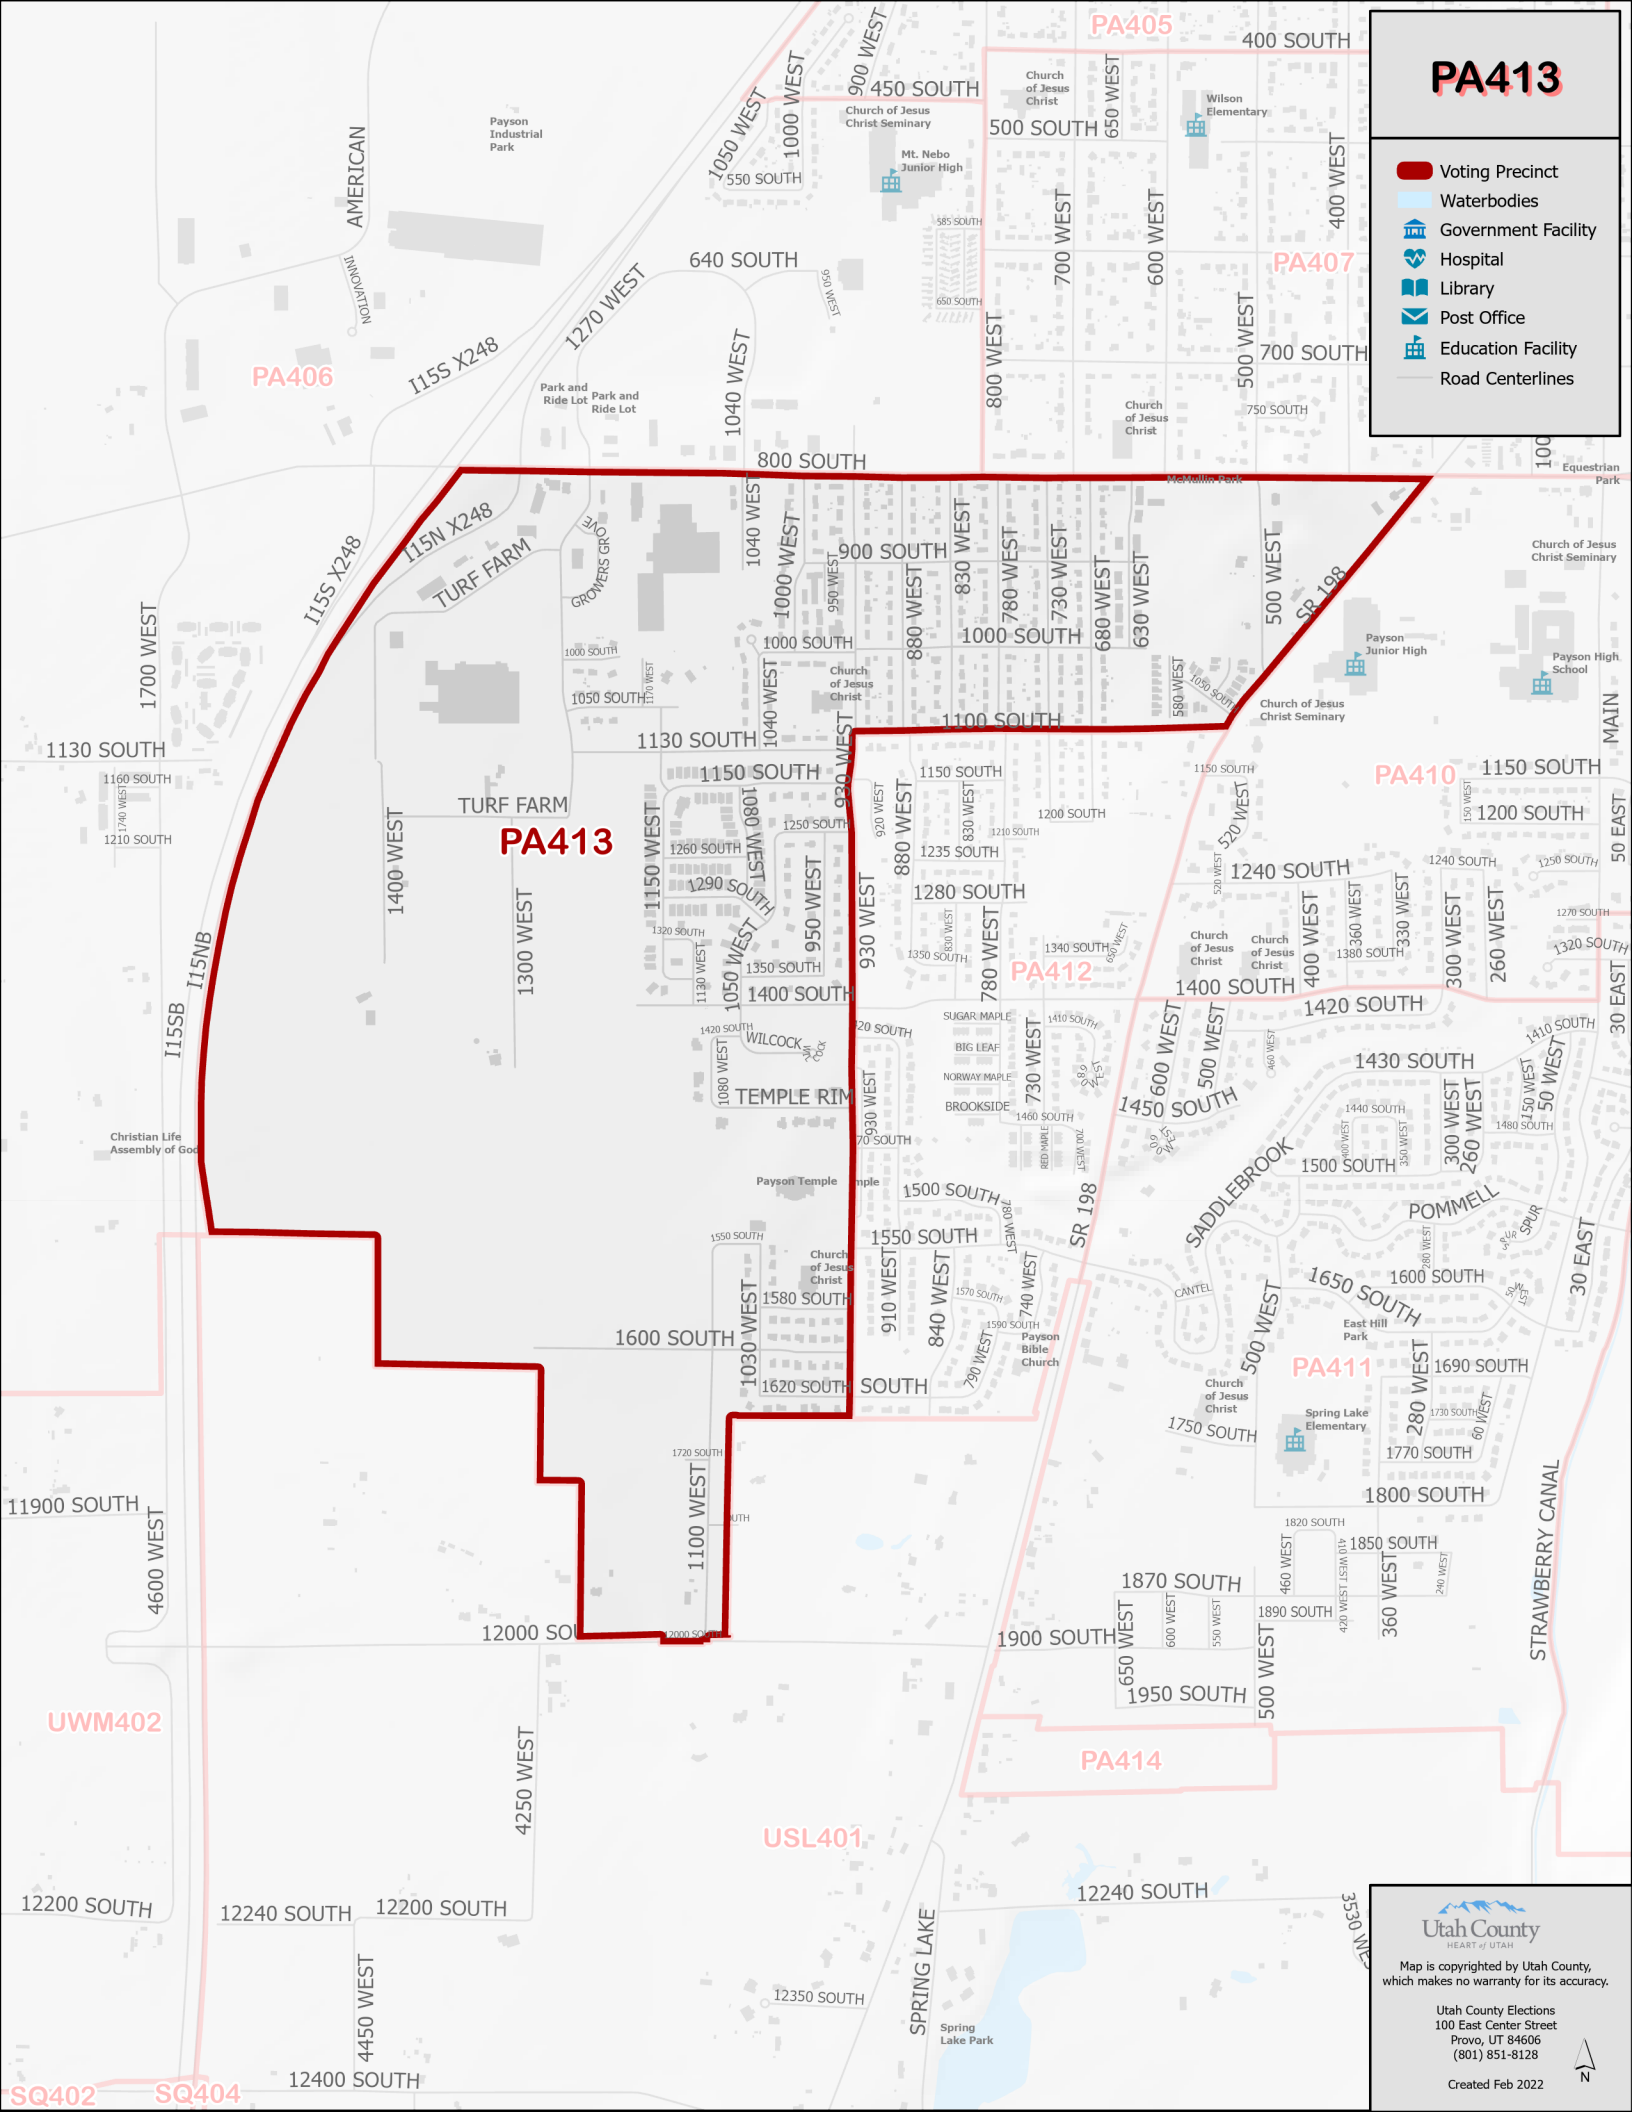

PA413

- Voting Precinct
- Waterbodies
- Government Facility
- Hospital
- Library
- Post Office
- Education Facility
- Road Centerlines

Utah County
HEART OF UTAH

Utah County Elections
100 East Center Street
Provo, UT 84606
(801) 851-8128

Created Feb 2022