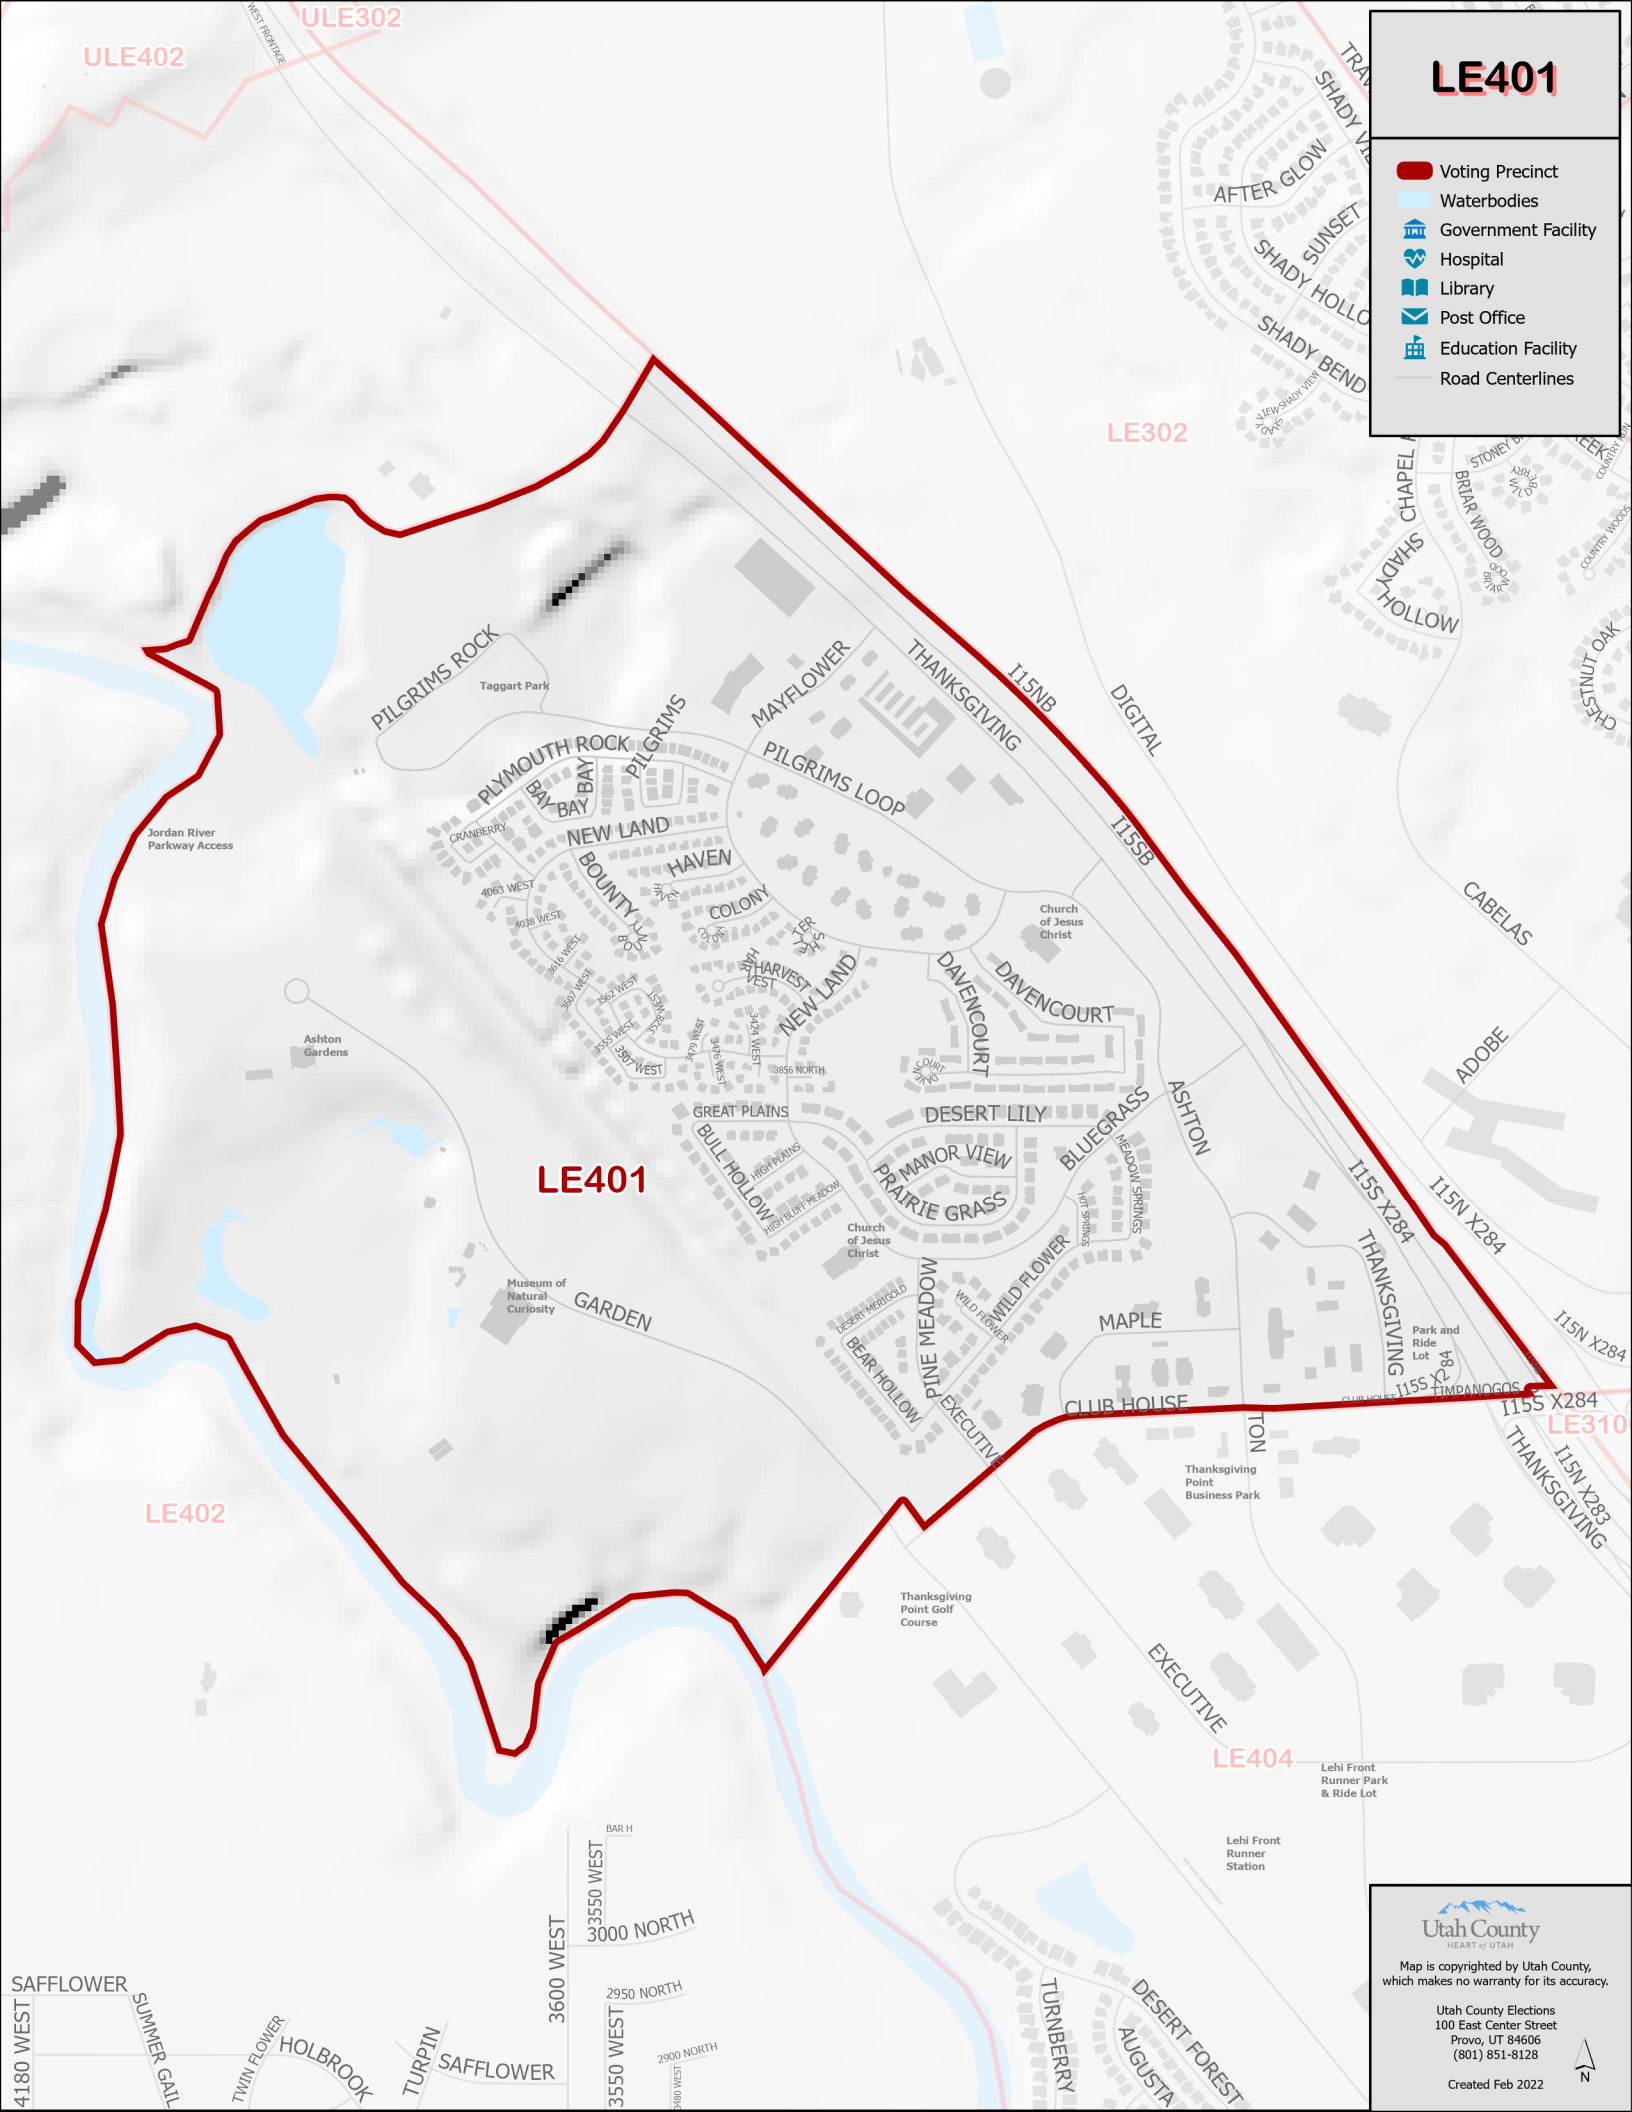

LE401

-  Voting Precinct
-  Waterbodies
-  Government Facility
-  Hospital
-  Library
-  Post Office
-  Education Facility
-  Road Centerlines

Map is copyrighted by Utah County, which makes no warranty for its accuracy.

Utah County Elections
100 East Center Street
Provo, UT 84606
(801) 851-8128

Created Feb 2022