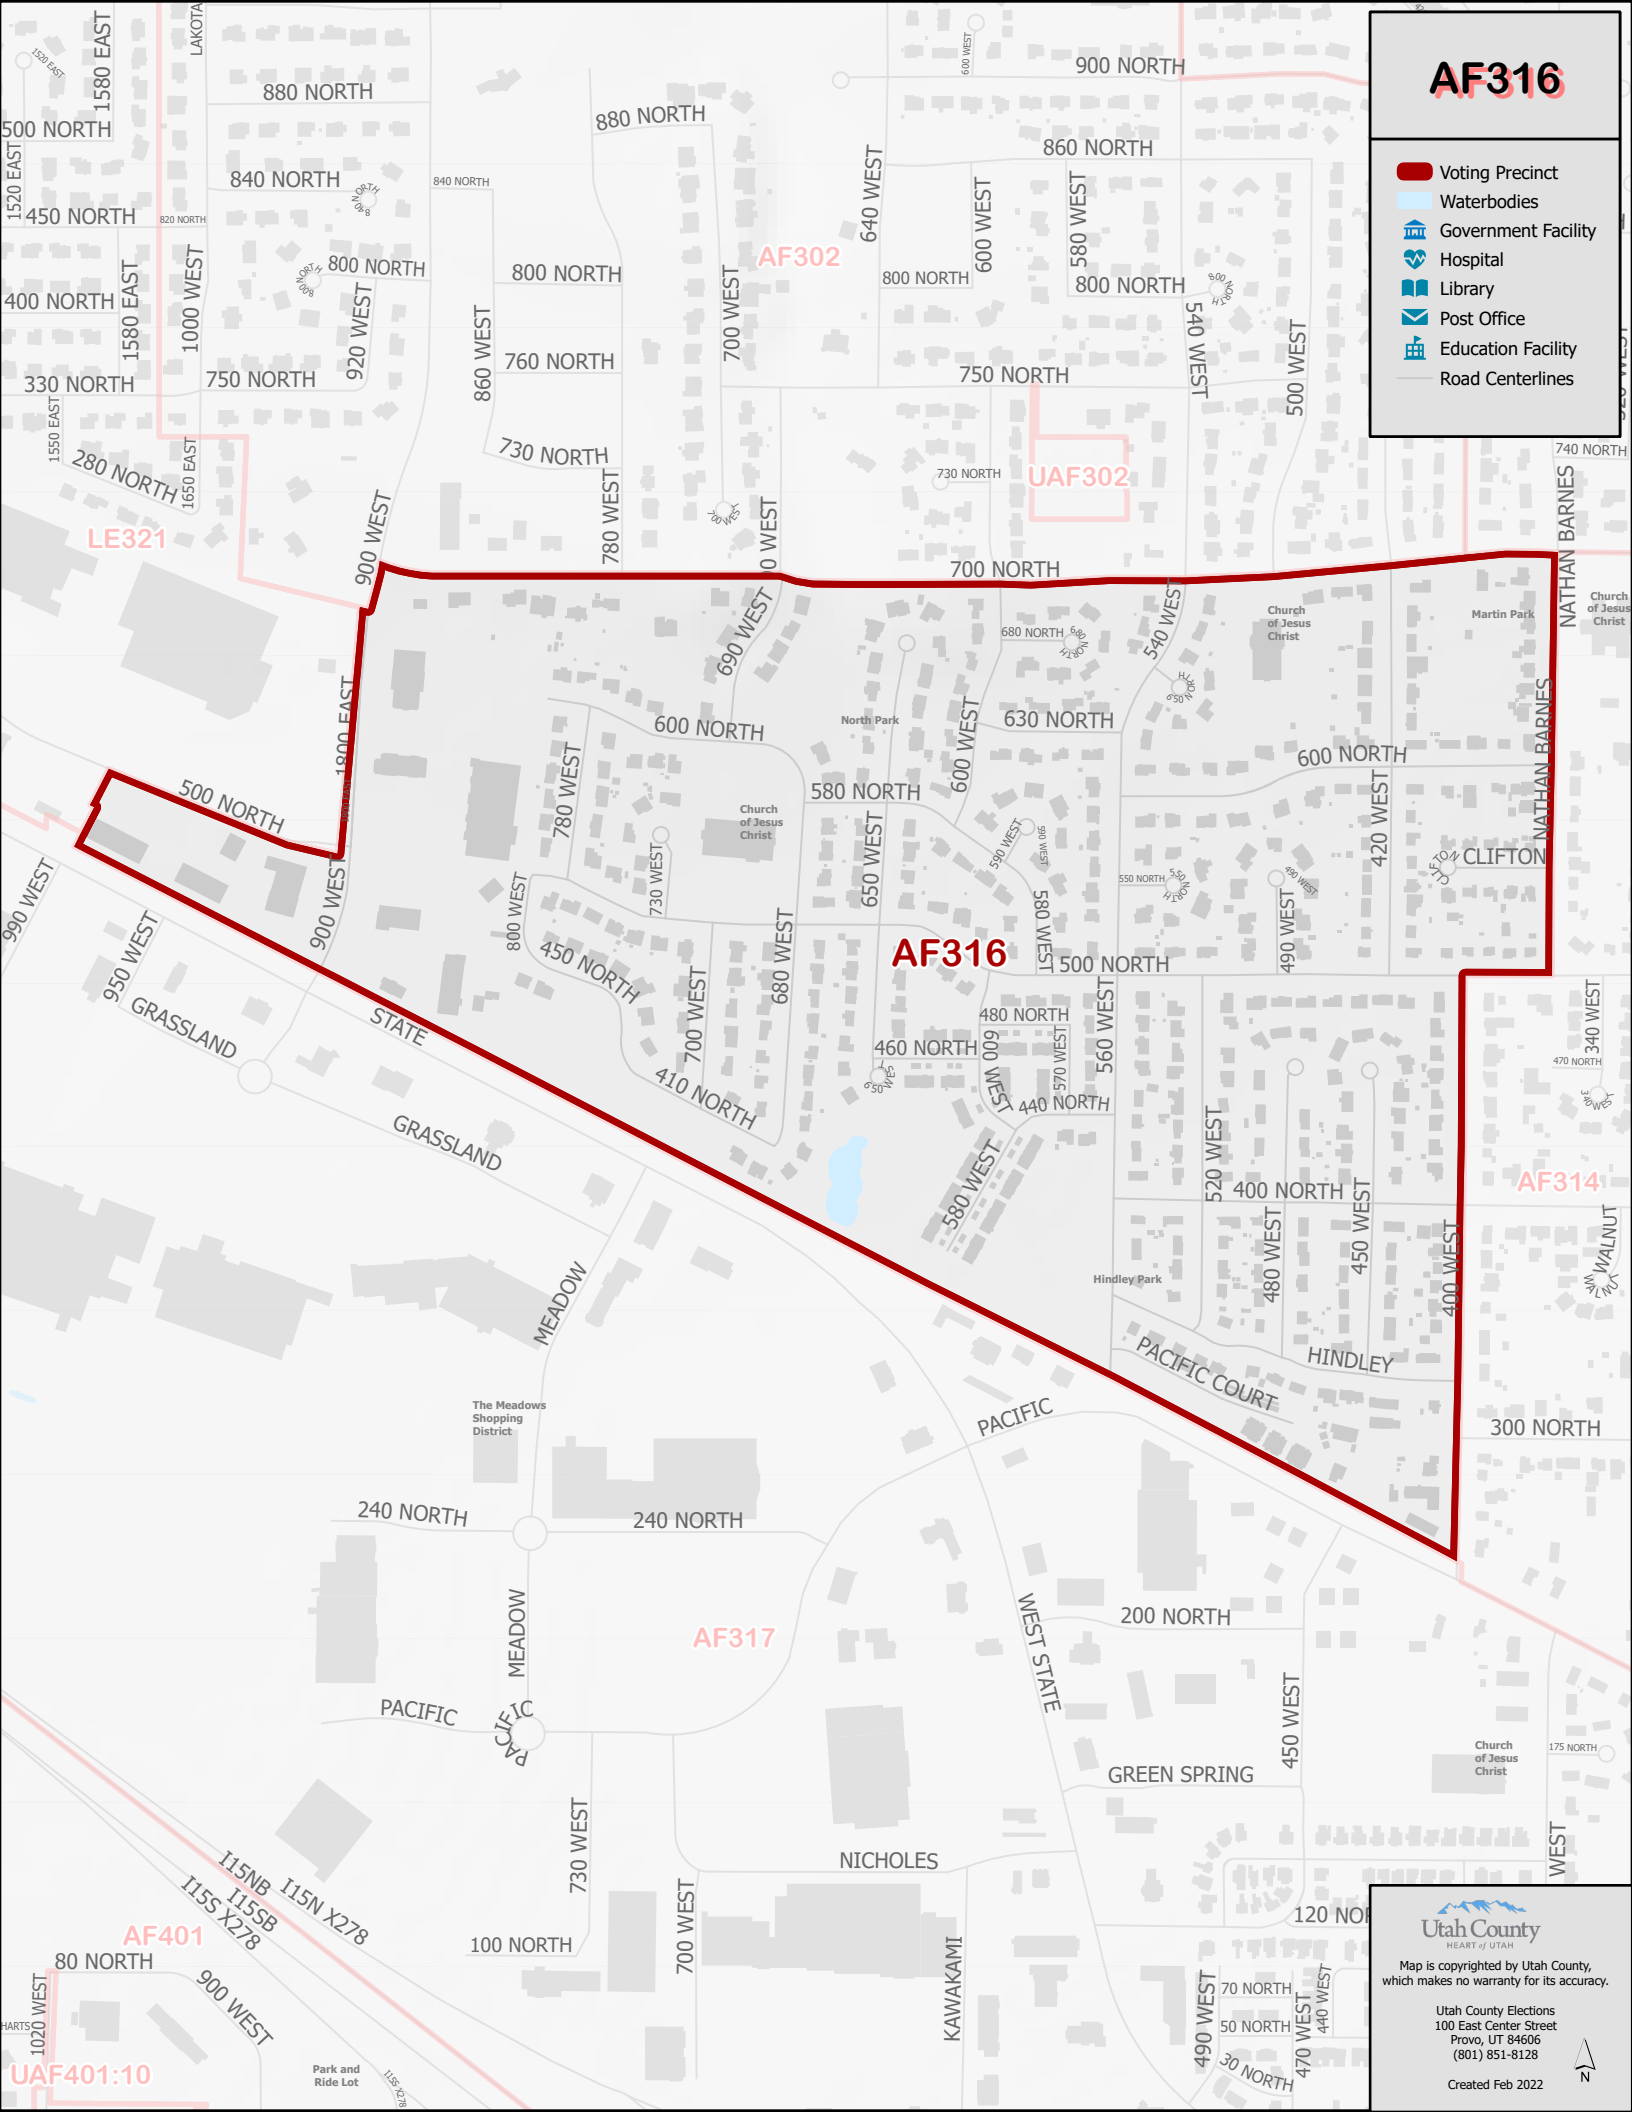

AF316

- Voting Precinct
- Waterbodies
- Government Facility
- Hospital
- Library
- Post Office
- Education Facility
- Road Centerlines

Utah County
HEART of UTAH

Utah County Elections
100 East Center Street
Provo, UT 84606
(801) 851-8128

Created Feb 2022