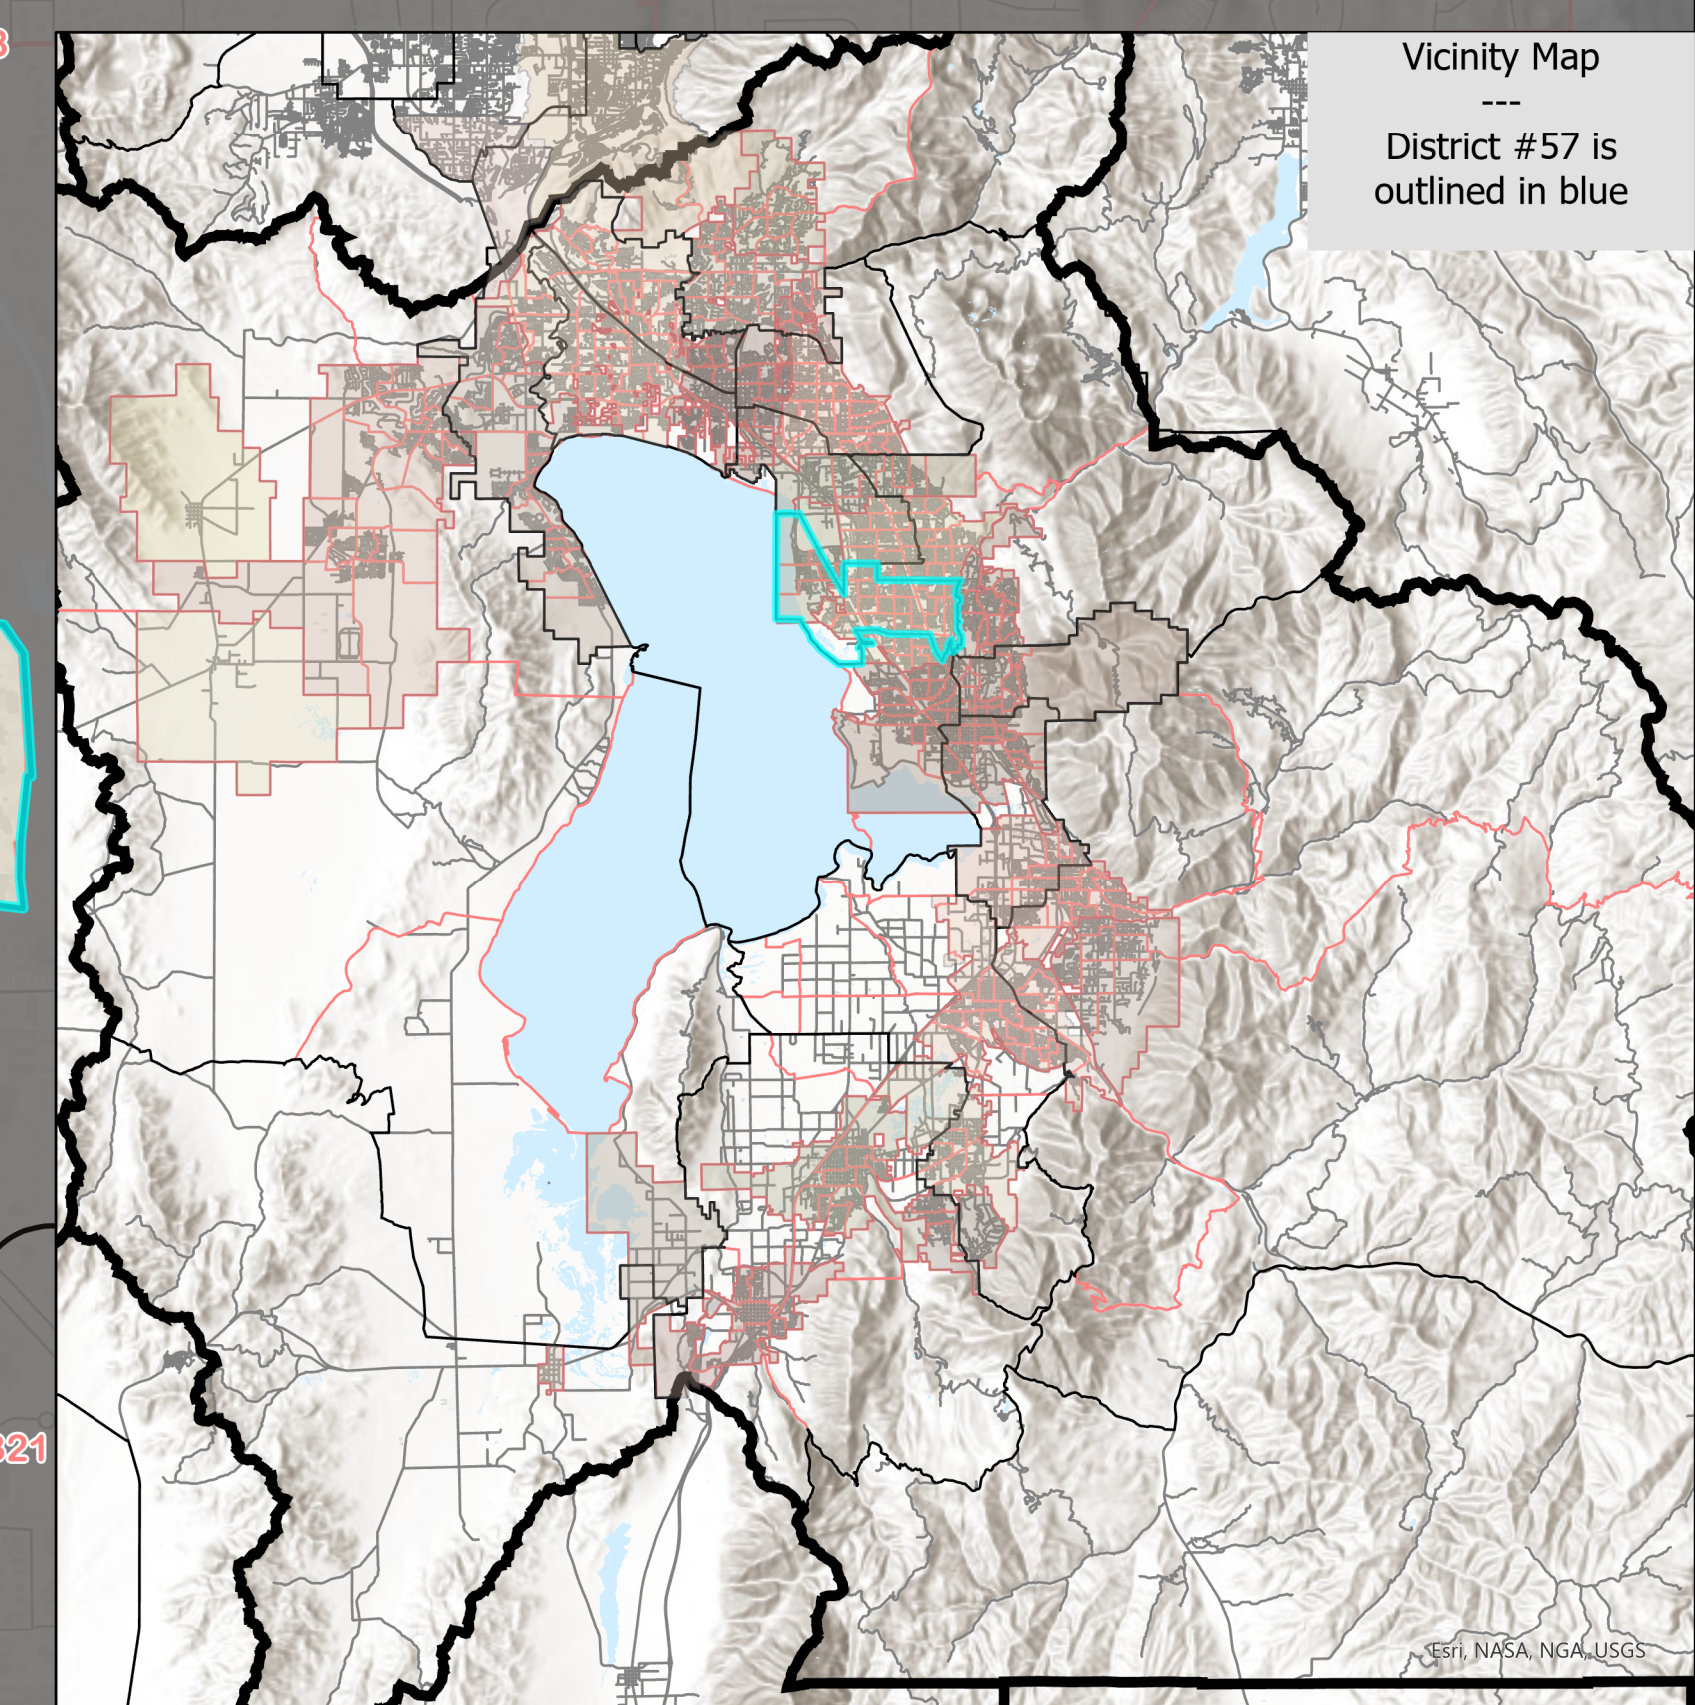

State House District 57

Legend

- ▬ County Boundar Line
- ▭ Voting Precincts
- ▬ Road Centerlines
- ▭ Waterbodies

Map is copyrighted by Utah County, which makes no warranty for its accuracy.

Utah County Elections
100 East Center Street
Provo, UT 84606
(801) 851-8128

Created Feb 2022