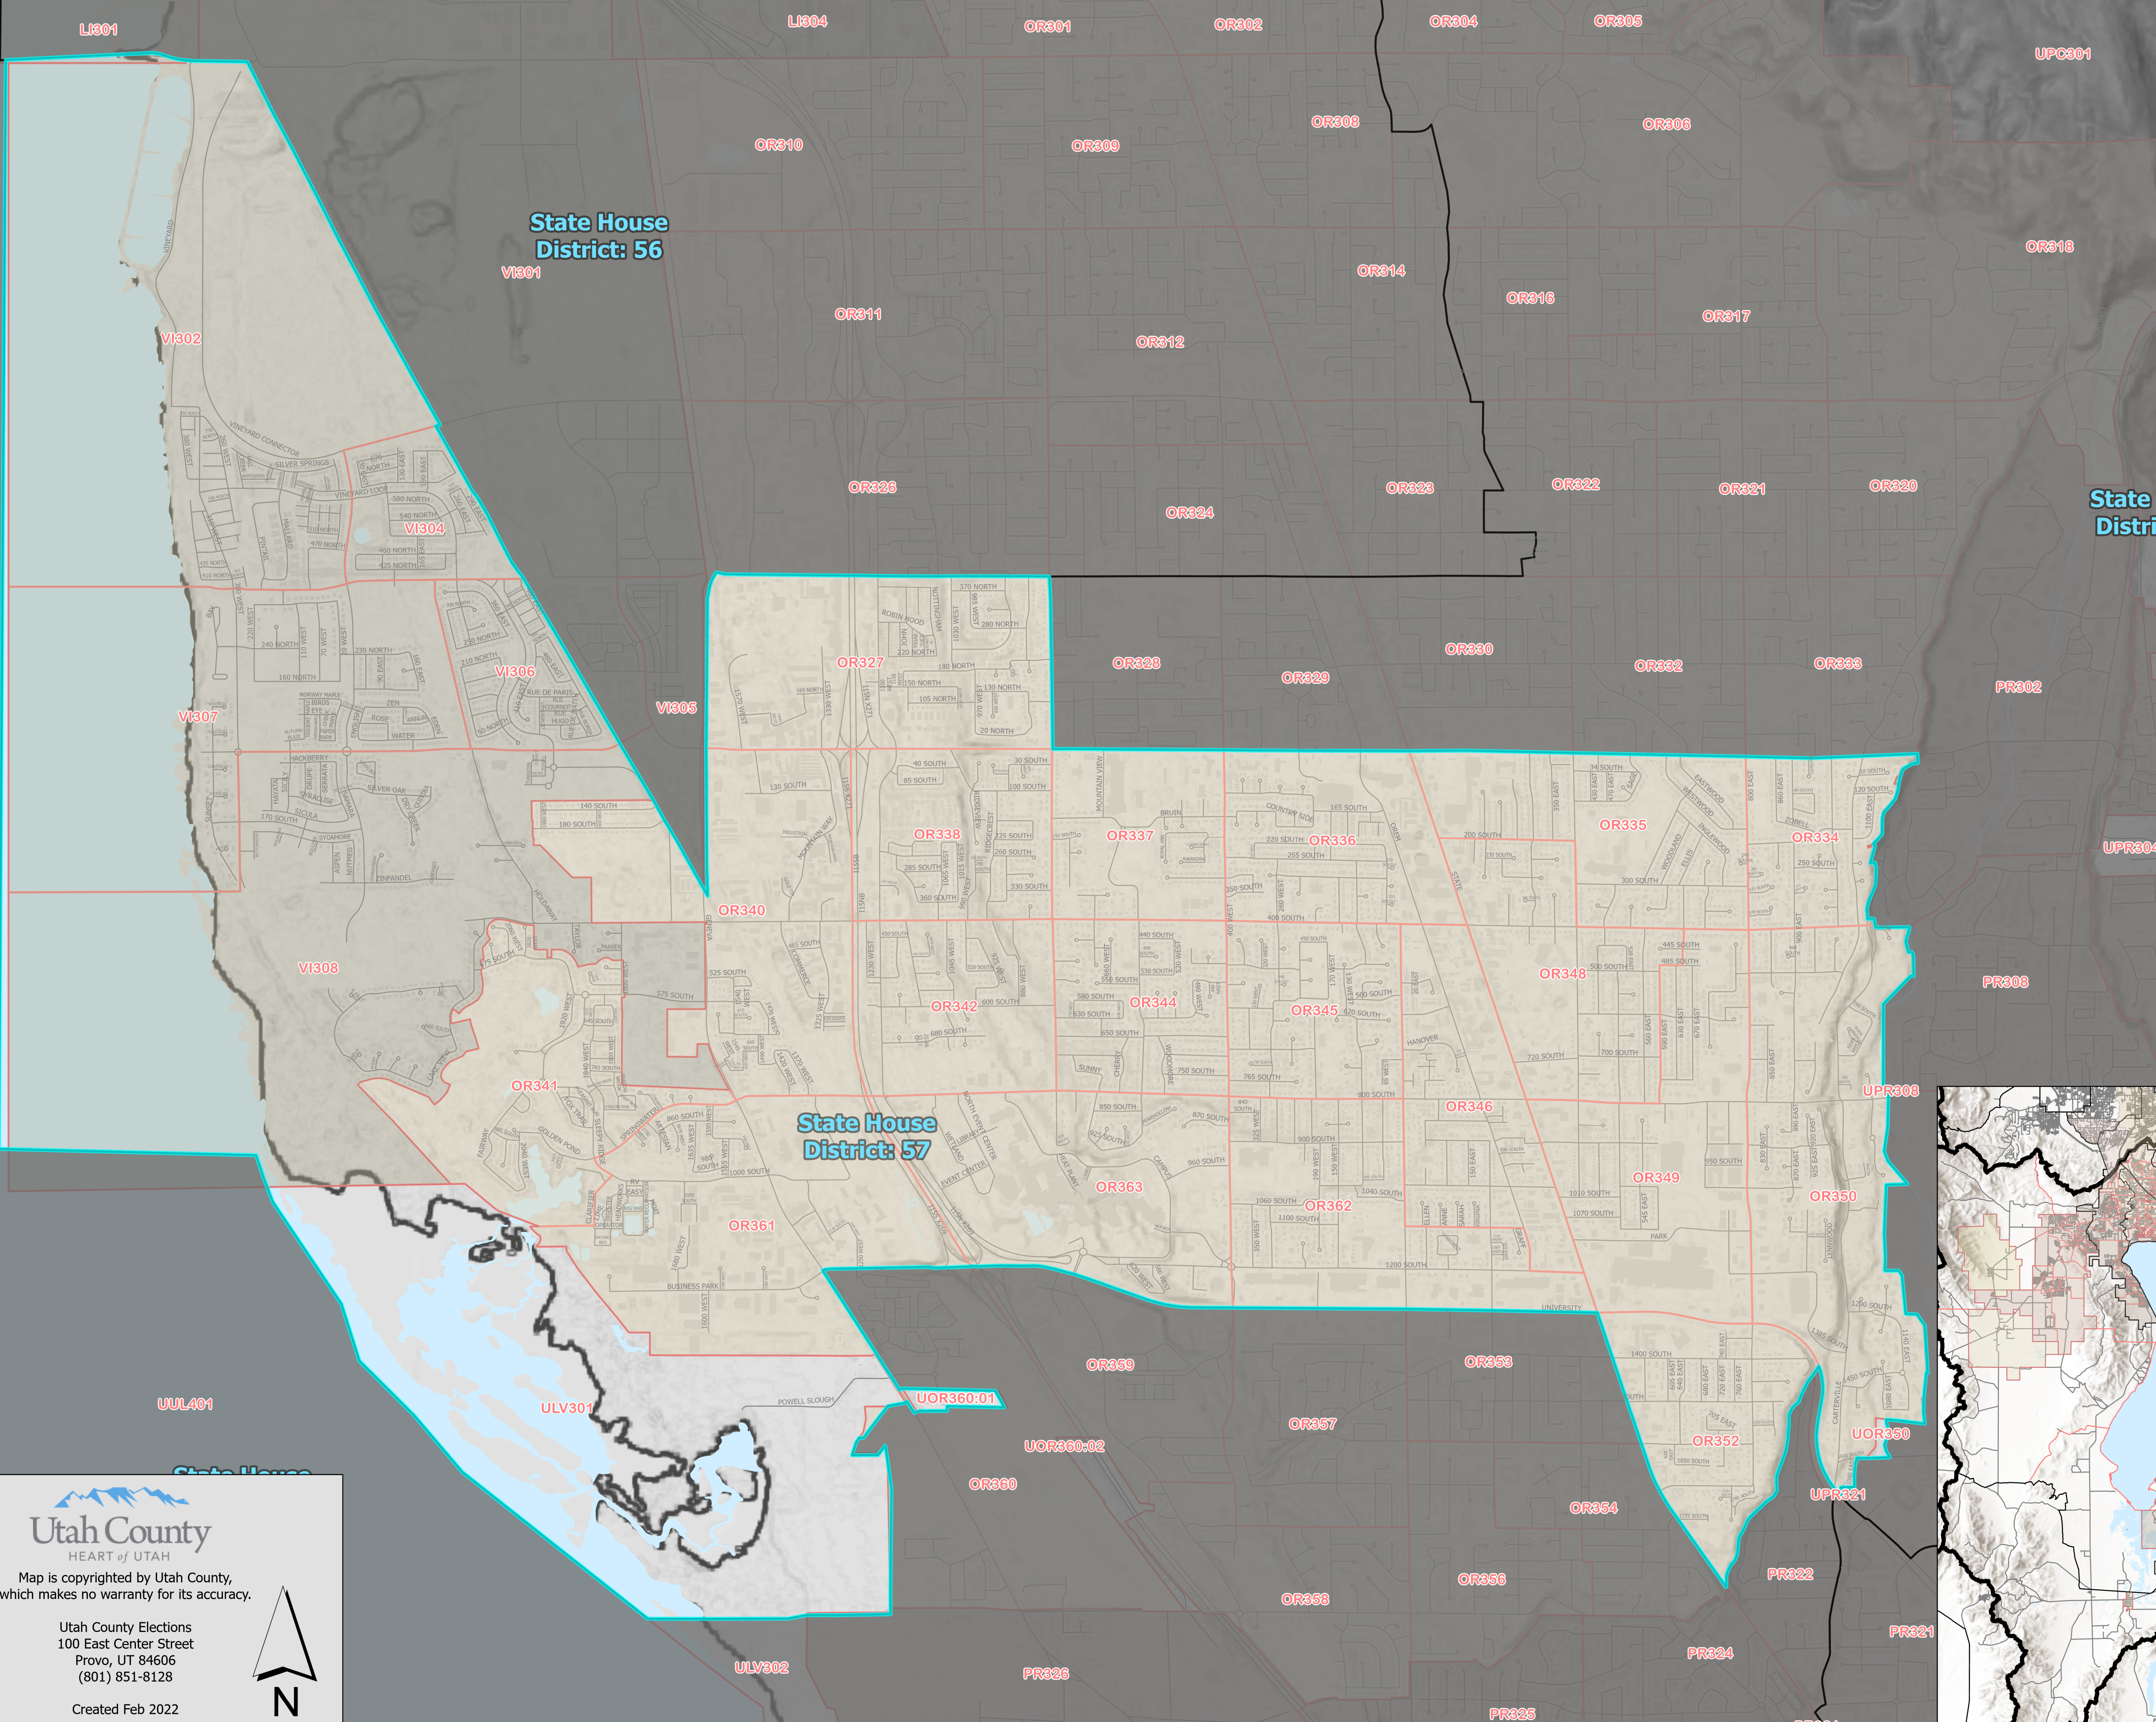

State House District 57

Legend

- ▬ County Boundar Line
- ▭ Voting Precincts
- ▬ Road Centerlines
- ▭ Waterbodies

Map is copyrighted by Utah County, which makes no warranty for its accuracy.

Utah County Elections
100 East Center Street
Provo, UT 84606
(801) 851-8128

Created Feb 2022