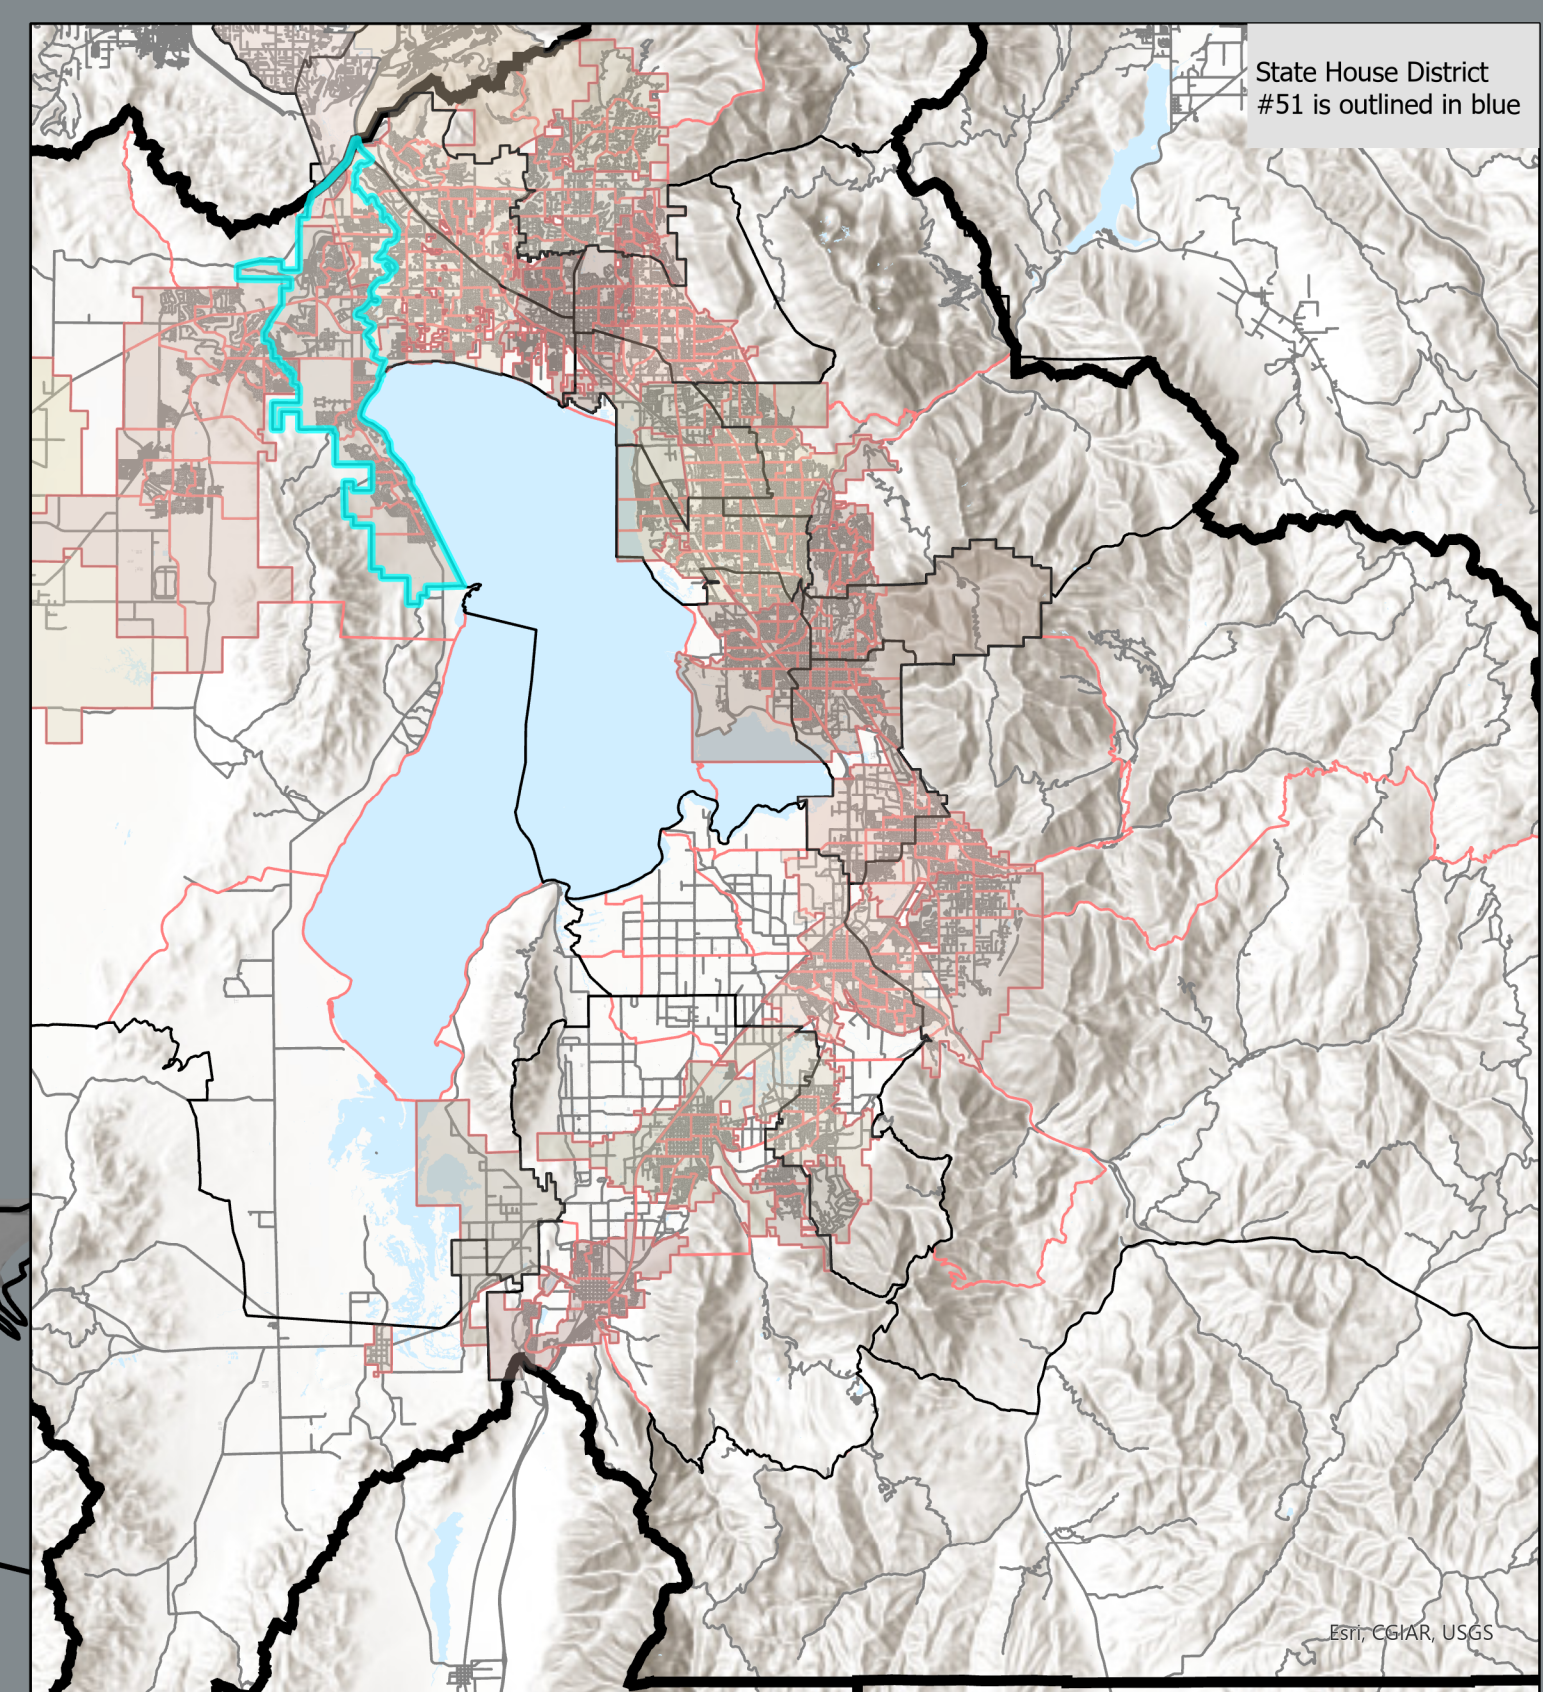

State House District 51

Legend

- County Boundar Line
- Voting Precincts
- Road Centerlines
- Waterbodies

Map is copyrighted by Utah County, which makes no warranty for its accuracy.

Utah County Elections
100 East Center Street
Provo, UT 84606
(801) 851-8128