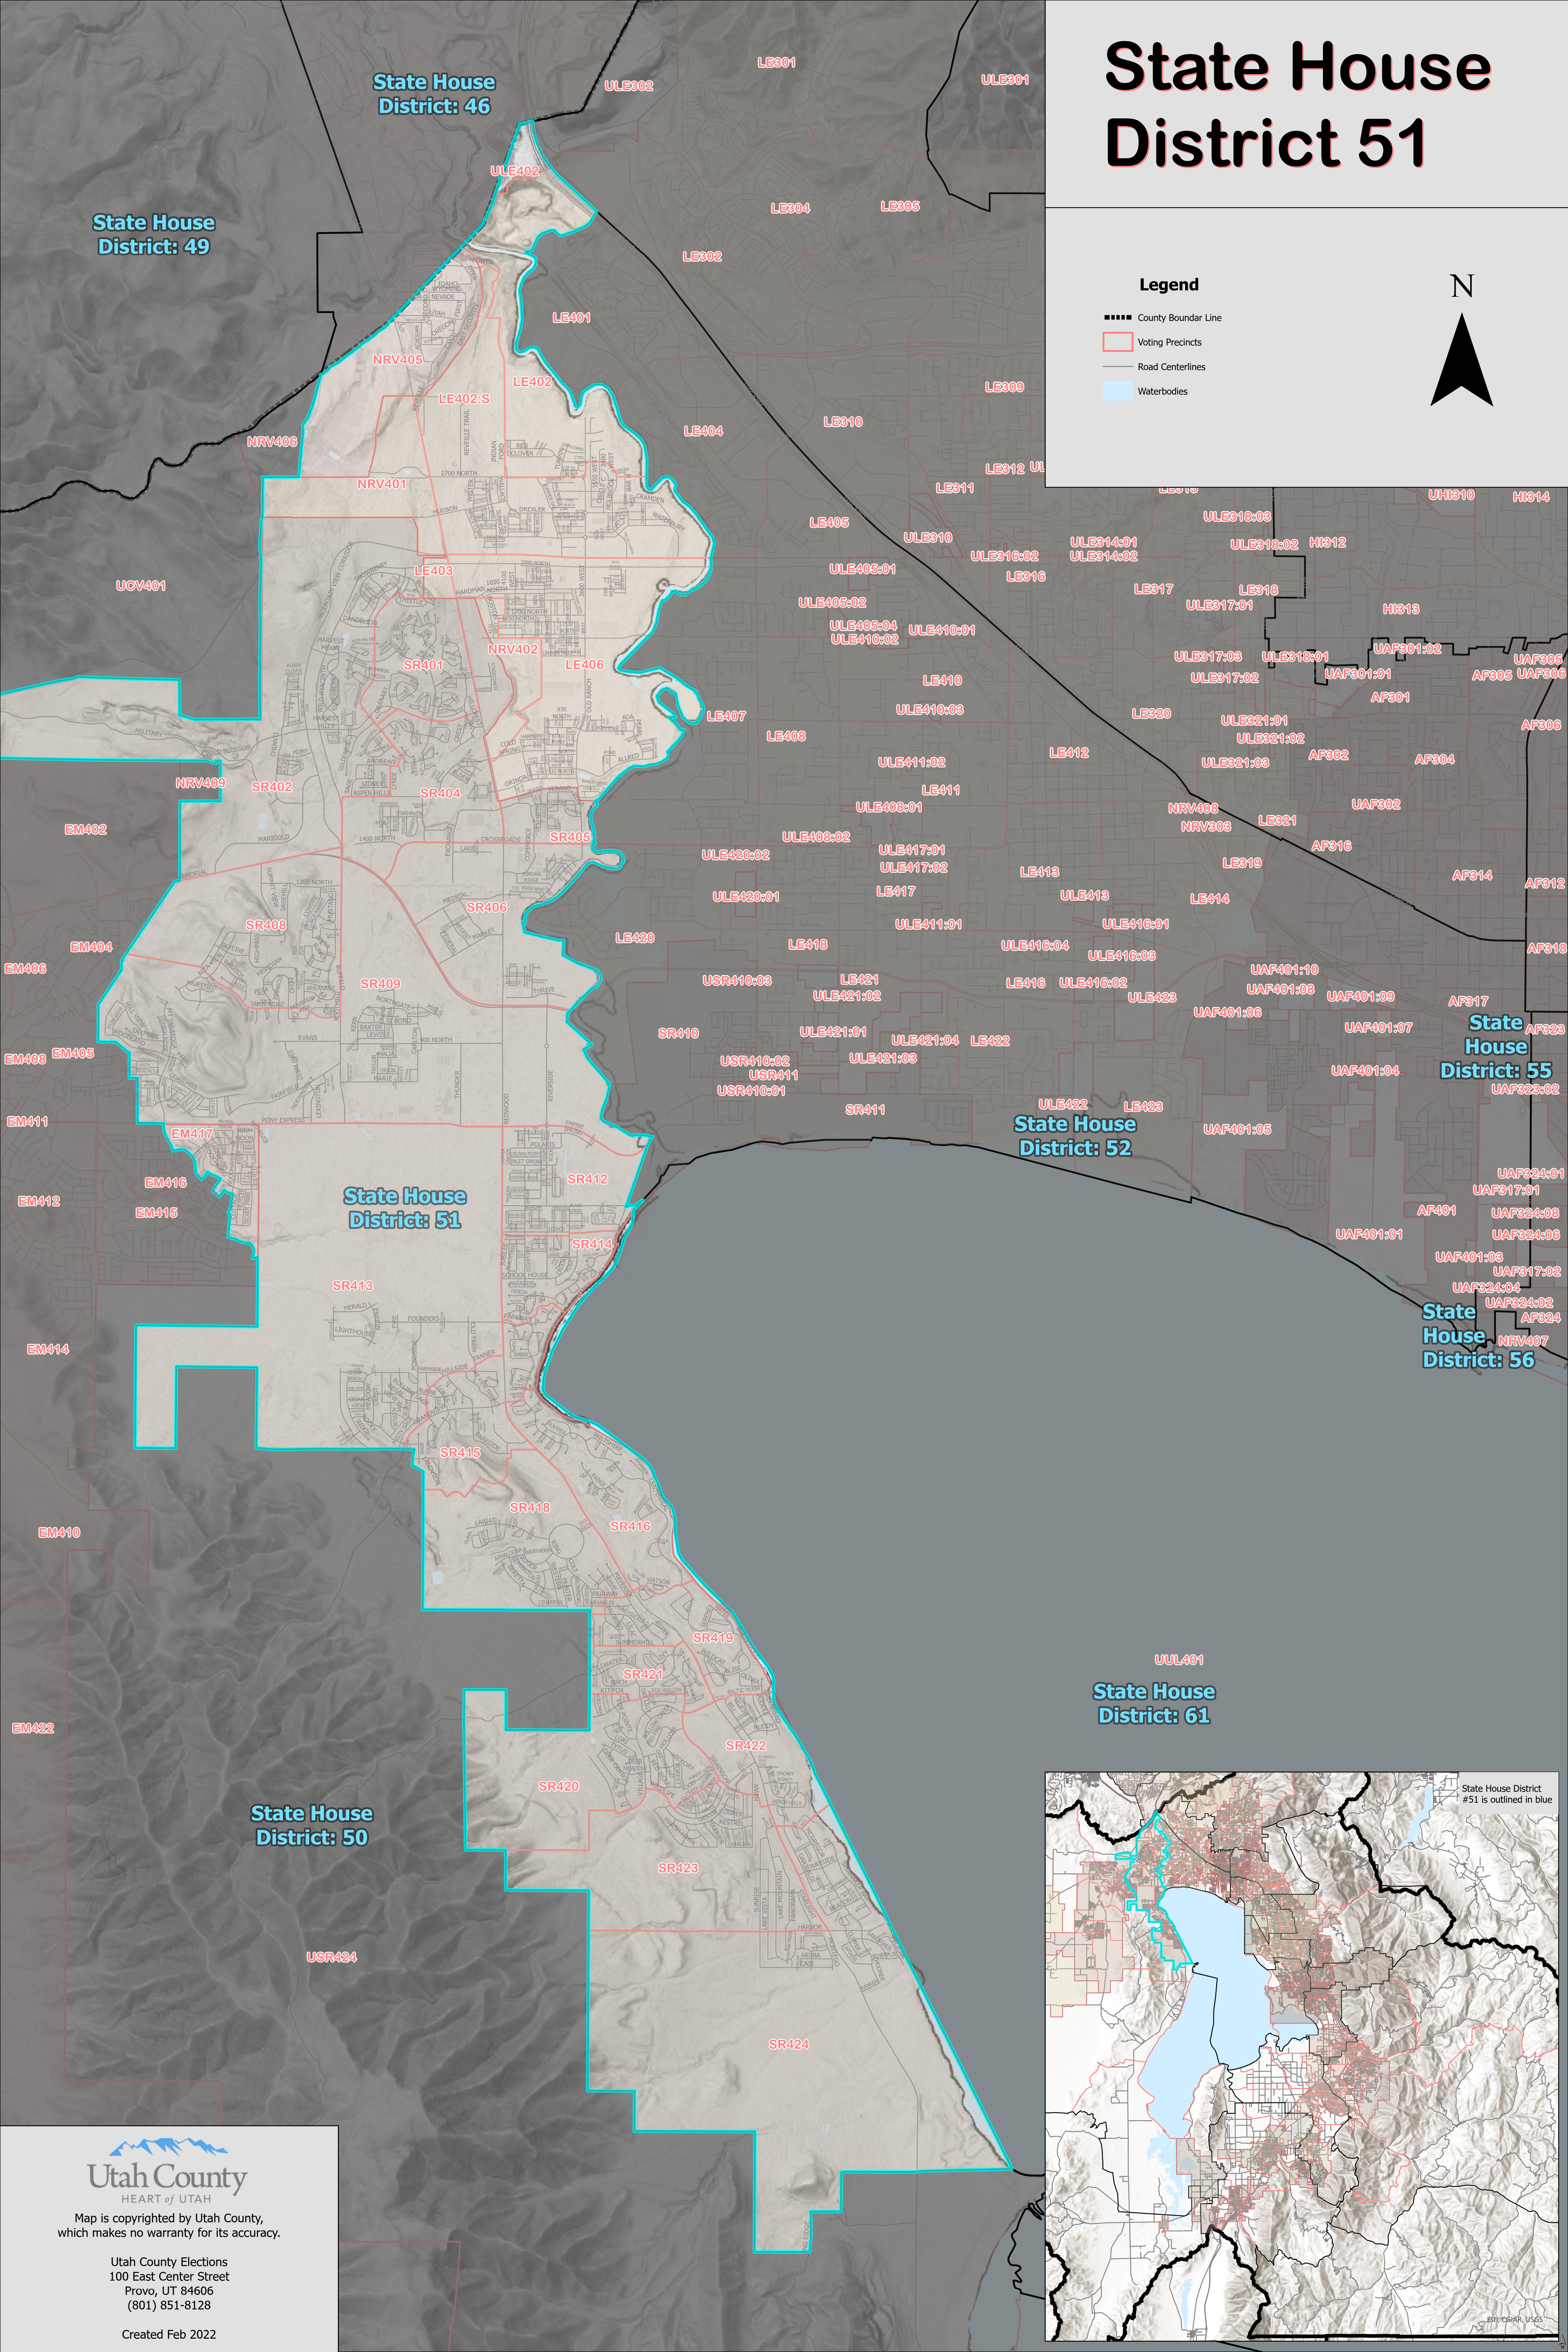

State House District 51

Legend

- County Boundar Line
- Voting Precincts
- Road Centerlines
- Waterbodies

Map is copyrighted by Utah County, which makes no warranty for its accuracy.

Utah County Elections
100 East Center Street
Provo, UT 84606
(801) 851-8128

Created Feb 2022