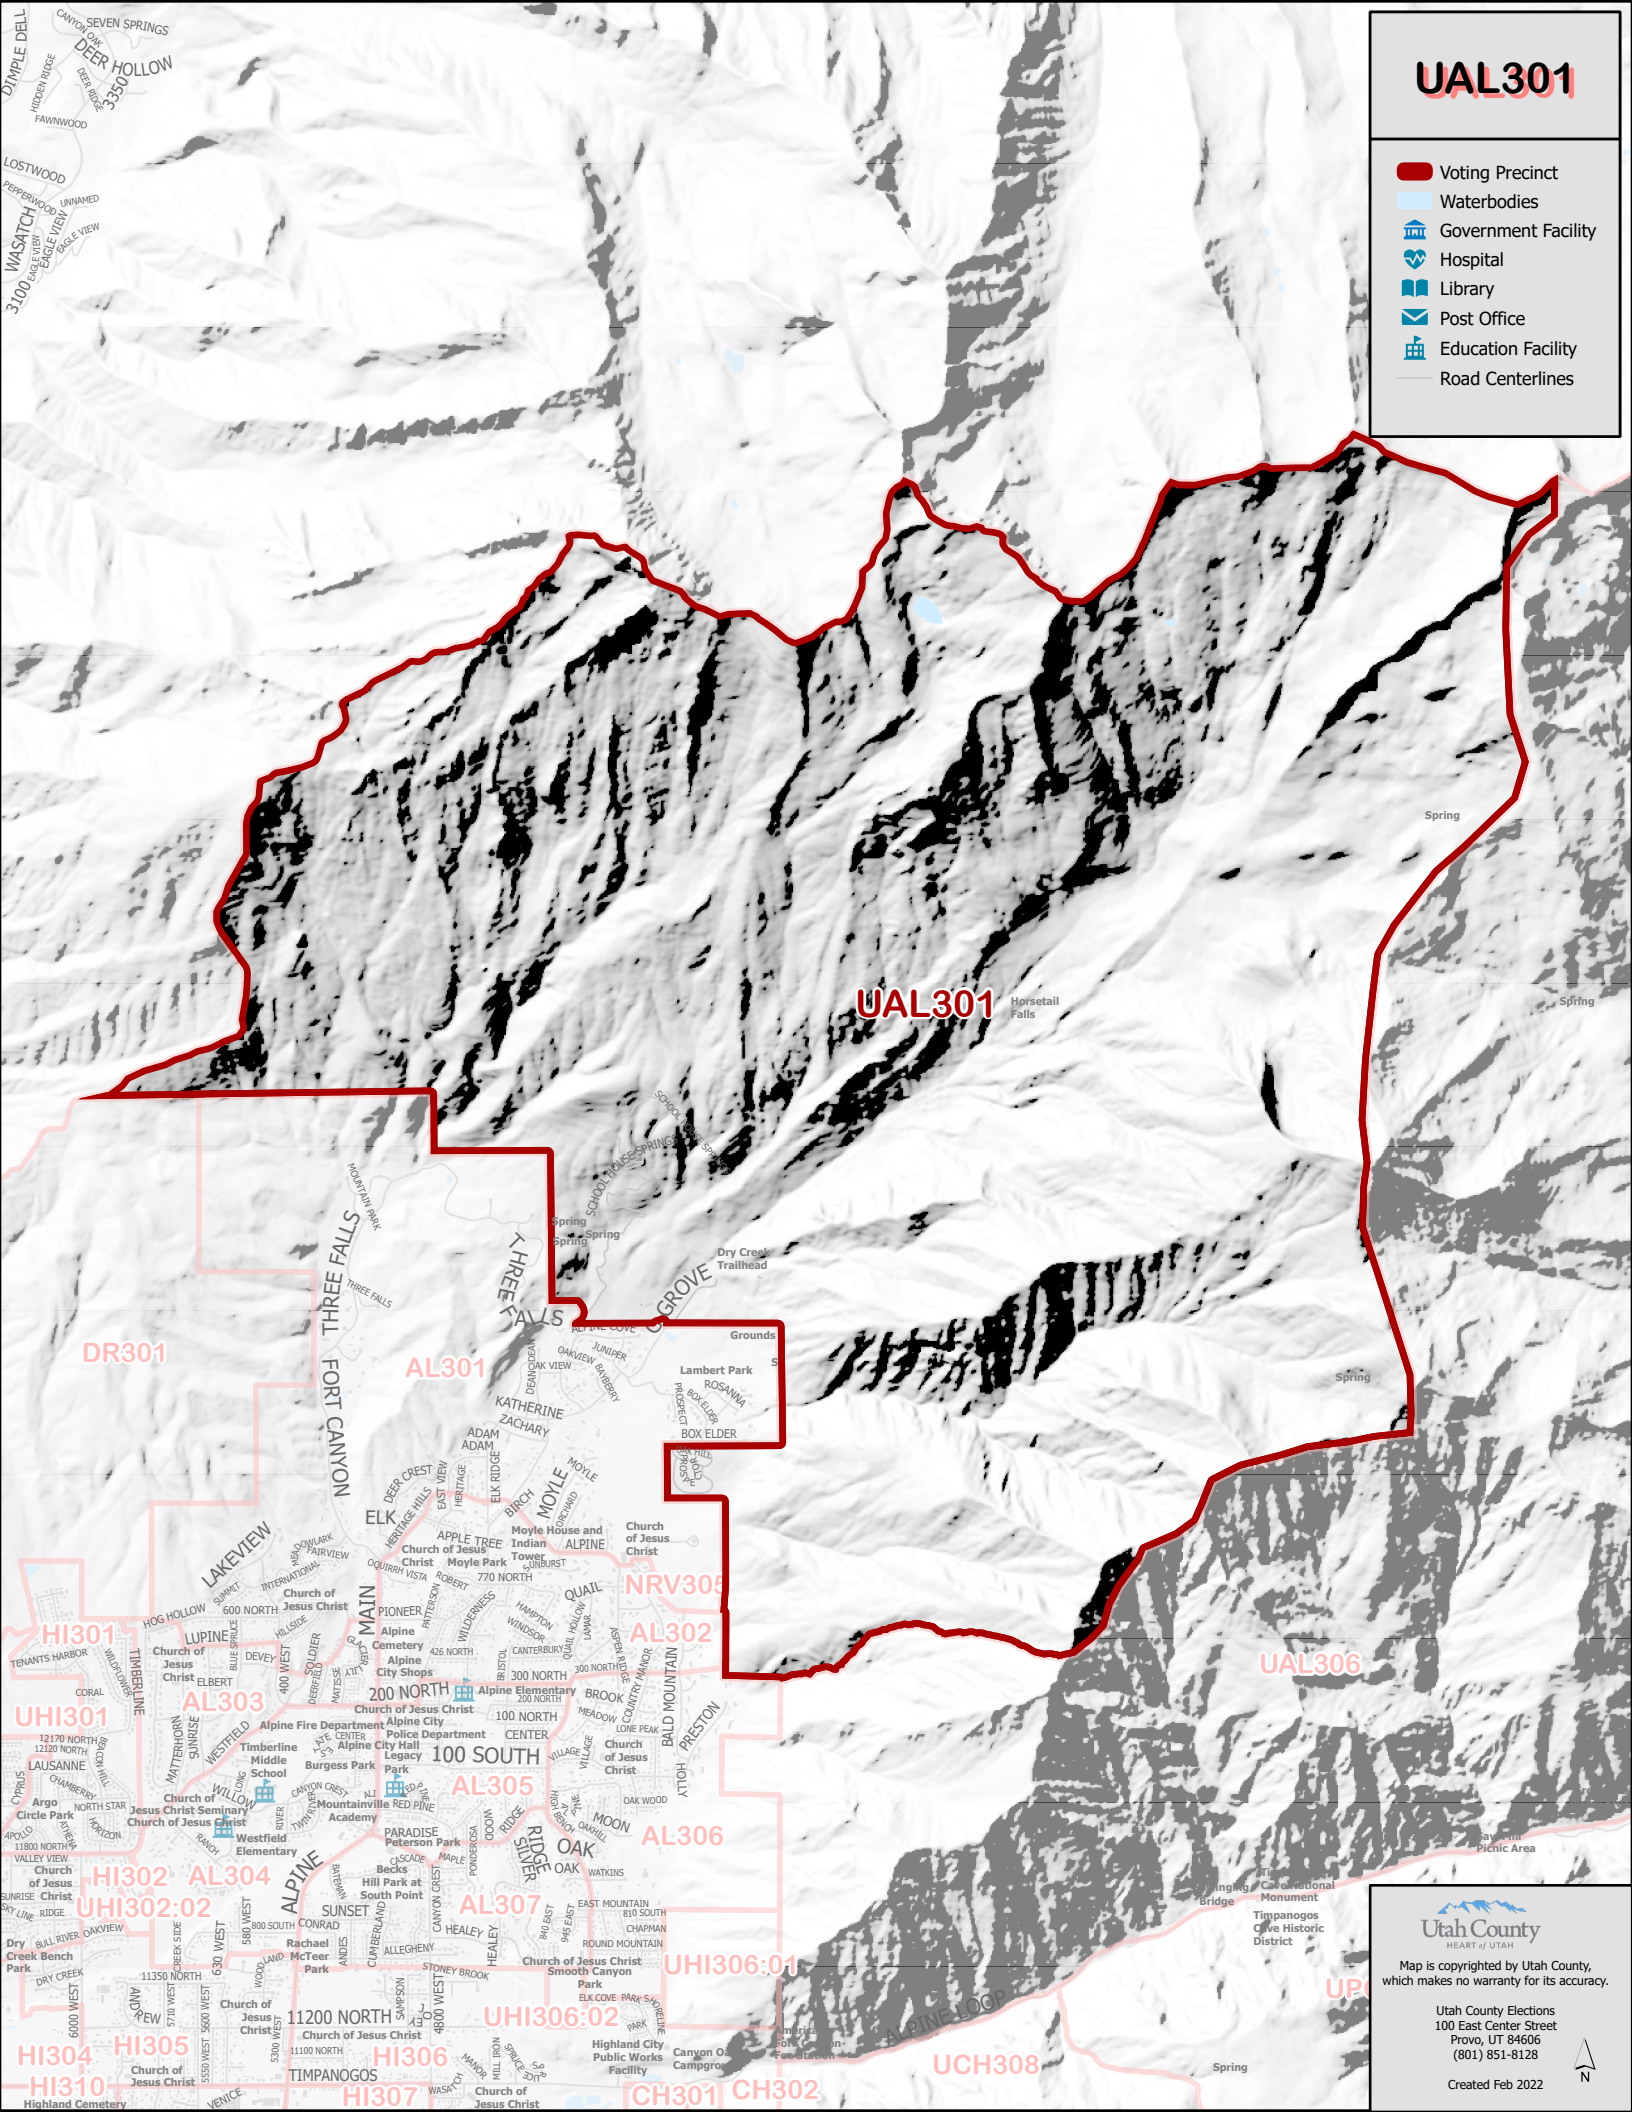

# UAL301

-  Voting Precinct
-  Waterbodies
-  Government Facility
-  Hospital
-  Library
-  Post Office
-  Education Facility
-  Road Centerlines

  
Utah County  
HEART OF UTAH

Map is copyrighted by Utah County, which makes no warranty for its accuracy.

Utah County Elections  
100 East Center Street  
Provo, UT 84606  
(801) 851-8128

Created Feb 2022