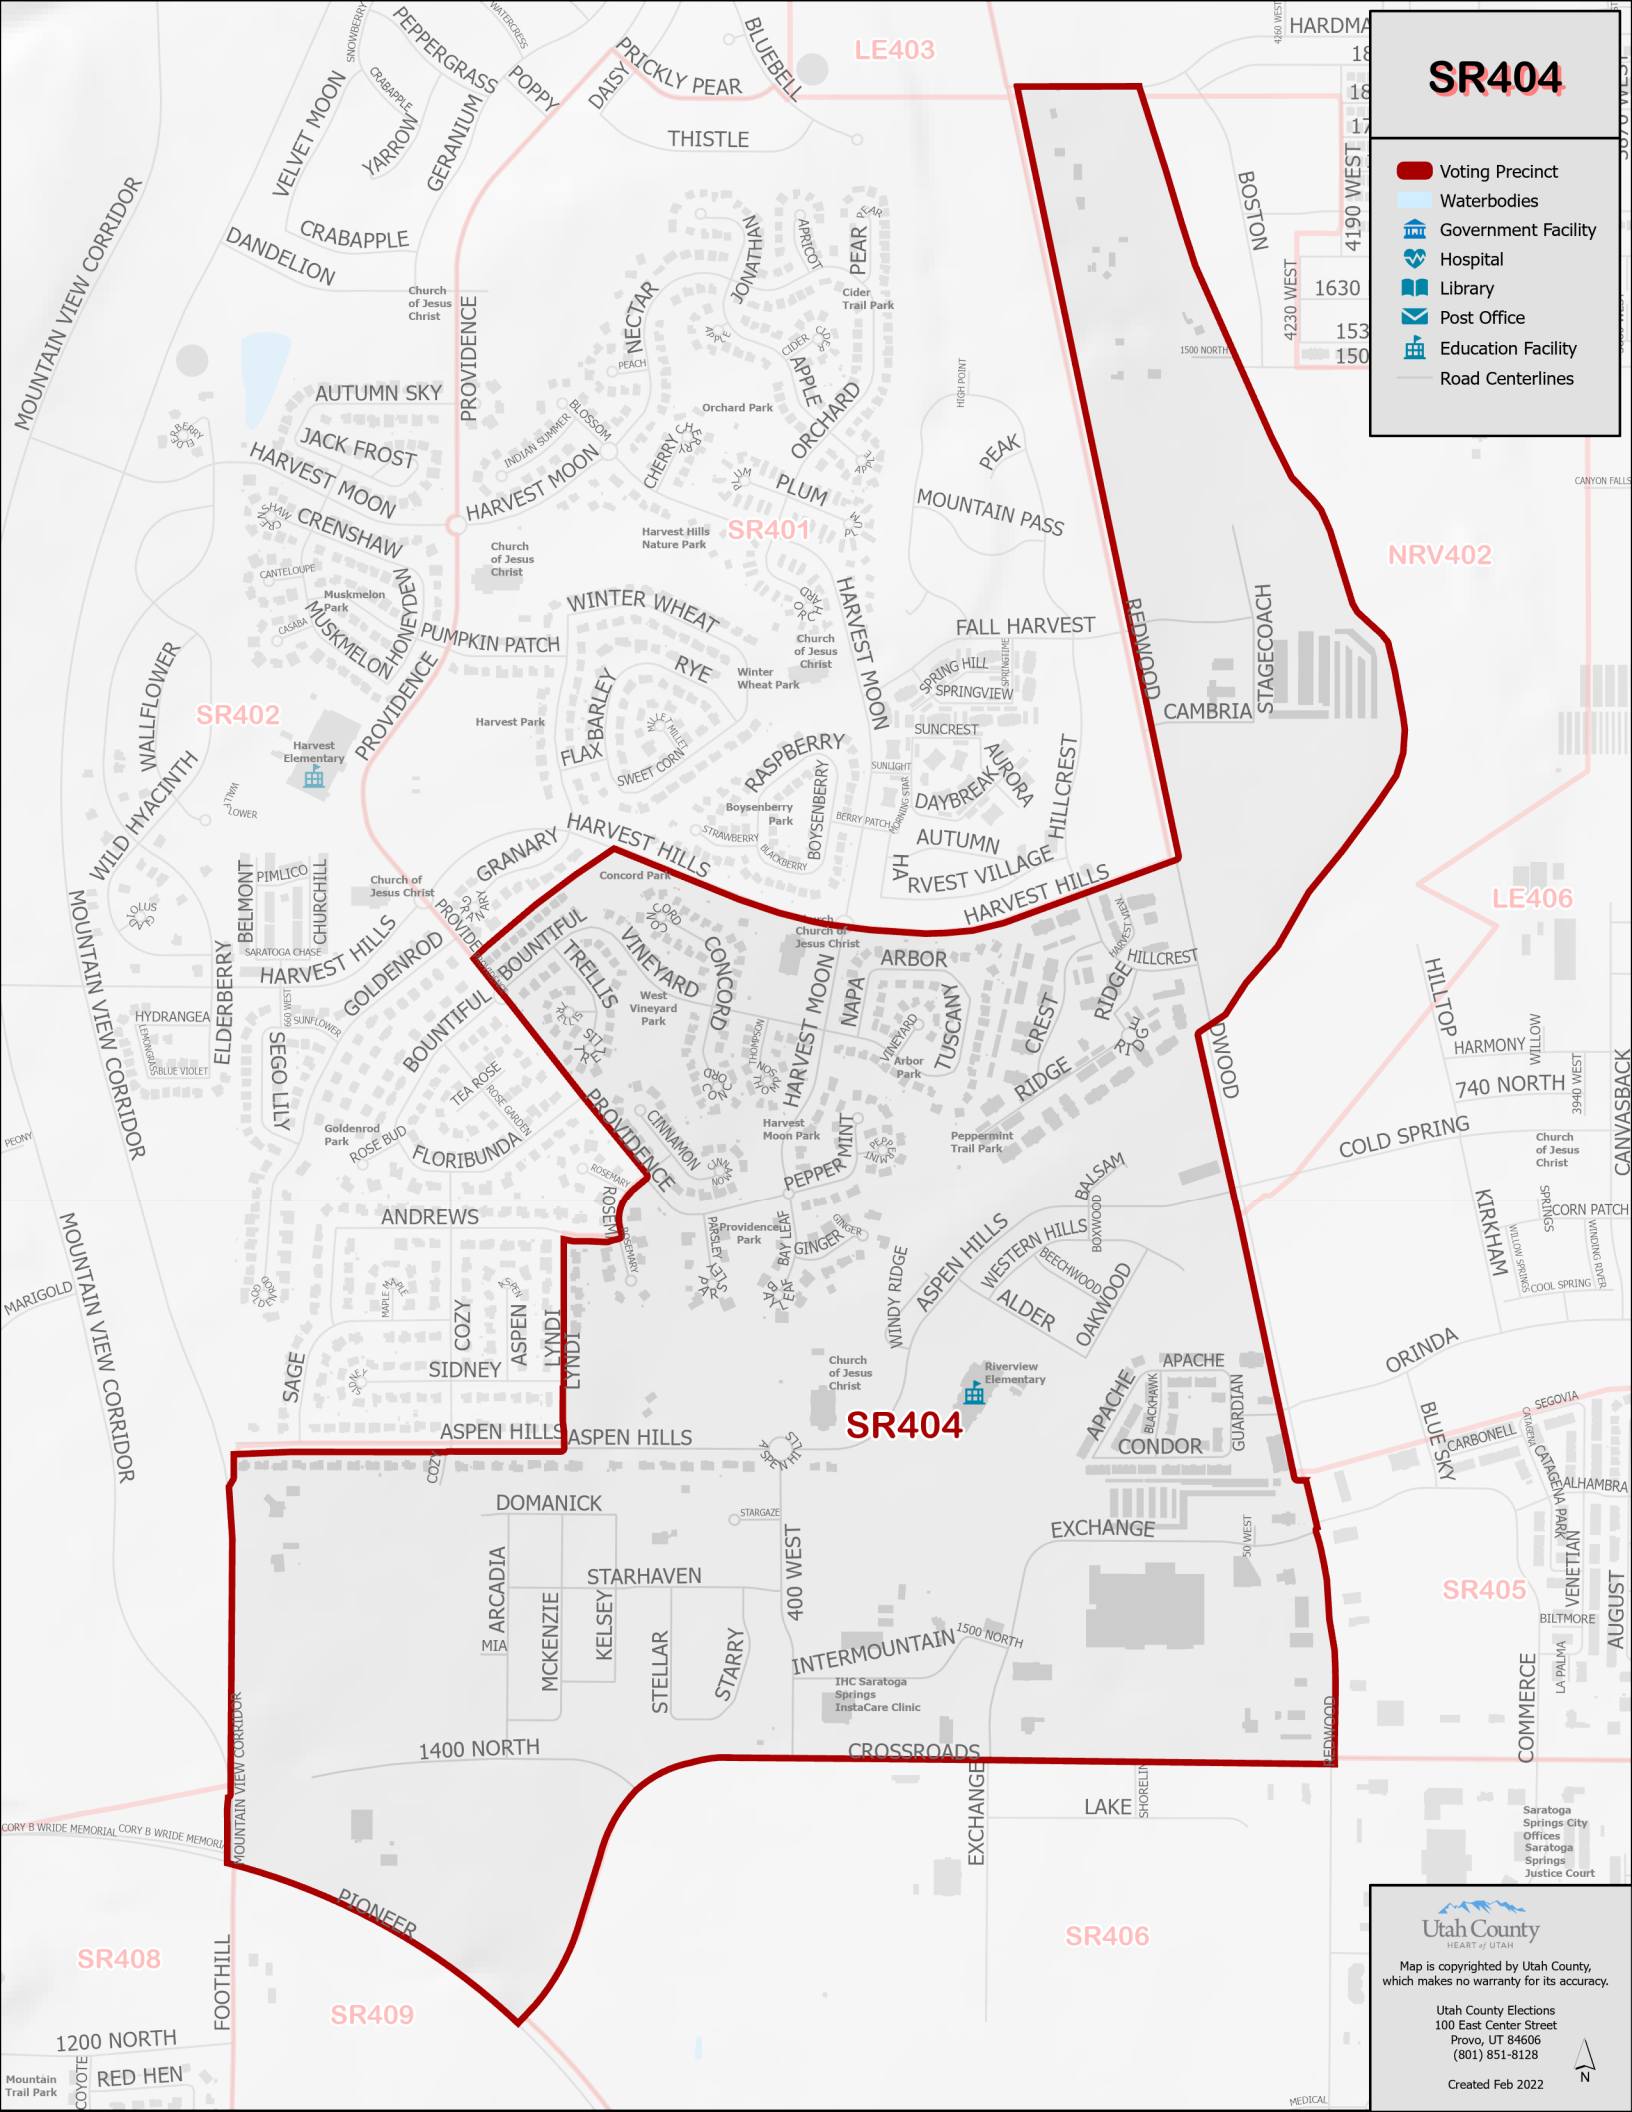

SR404

-  Voting Precinct
-  Waterbodies
-  Government Facility
-  Hospital
-  Library
-  Post Office
-  Education Facility
-  Road Centerlines

Map is copyrighted by Utah County, which makes no warranty for its accuracy.