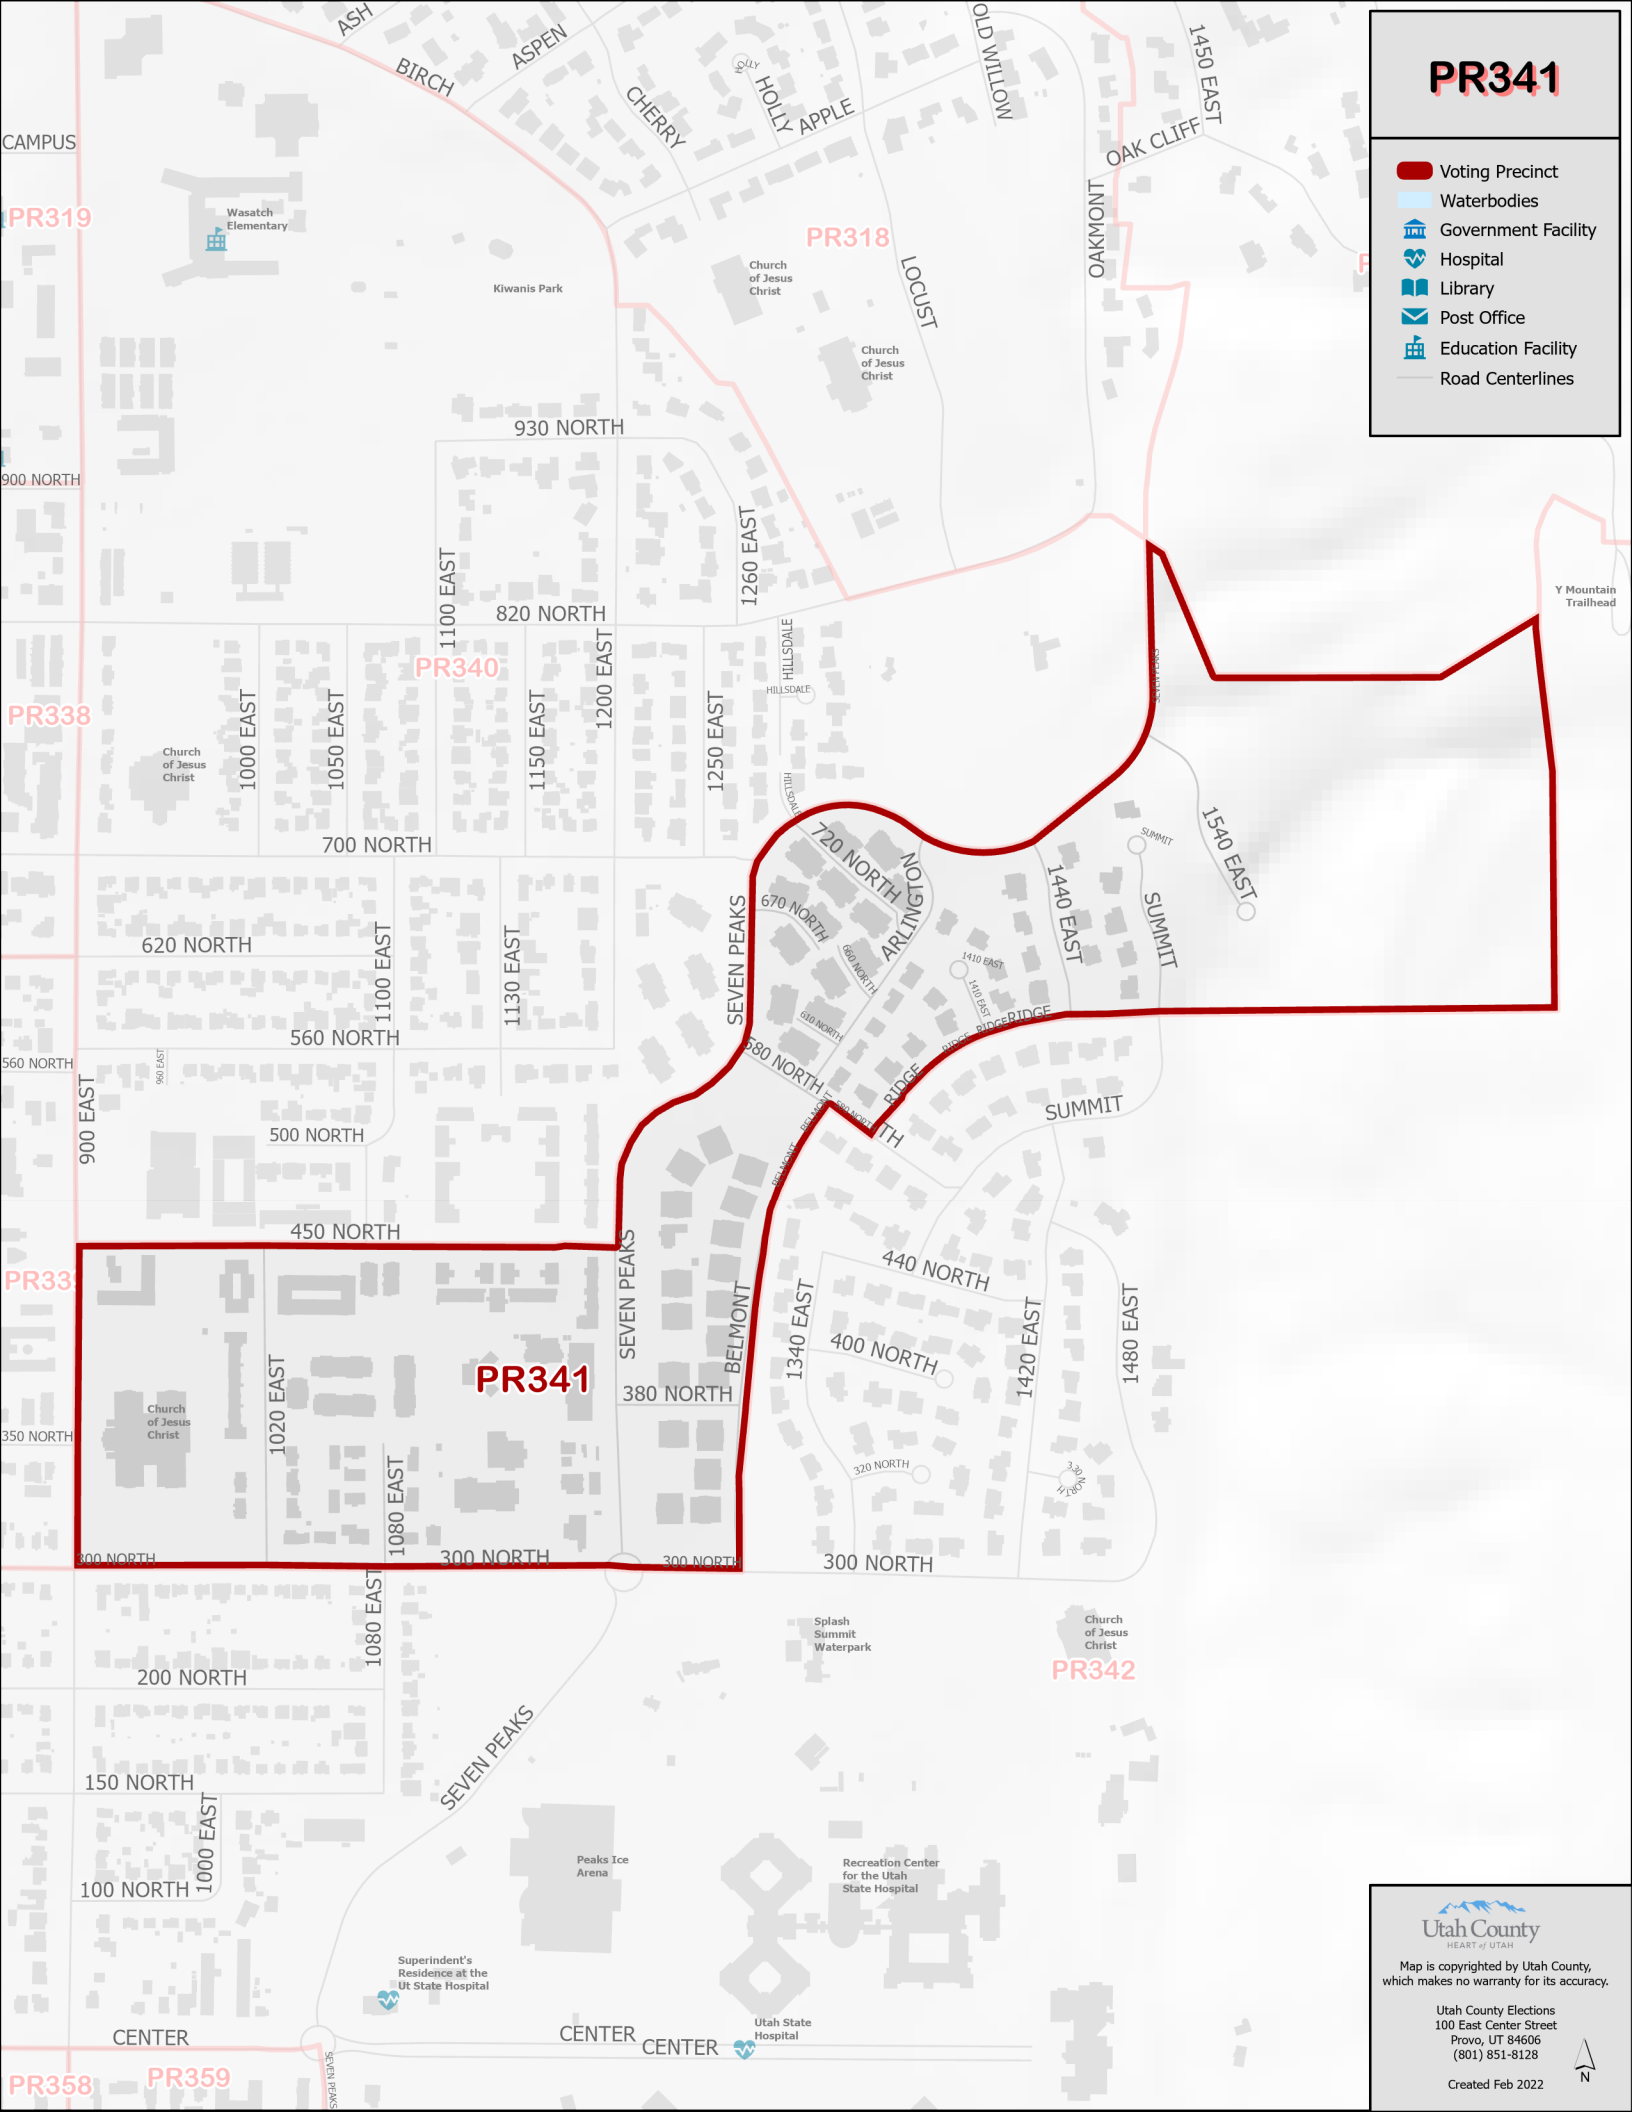

PR341

-  Voting Precinct
-  Waterbodies
-  Government Facility
-  Hospital
-  Library
-  Post Office
-  Education Facility
-  Road Centerlines

HEART of UTAH

Map is copyrighted by Utah County,
which makes no warranty for its accuracy.

Utah County Elections
100 East Center Street
Provo, UT 84606
(801) 851-8128

Created Feb 2022