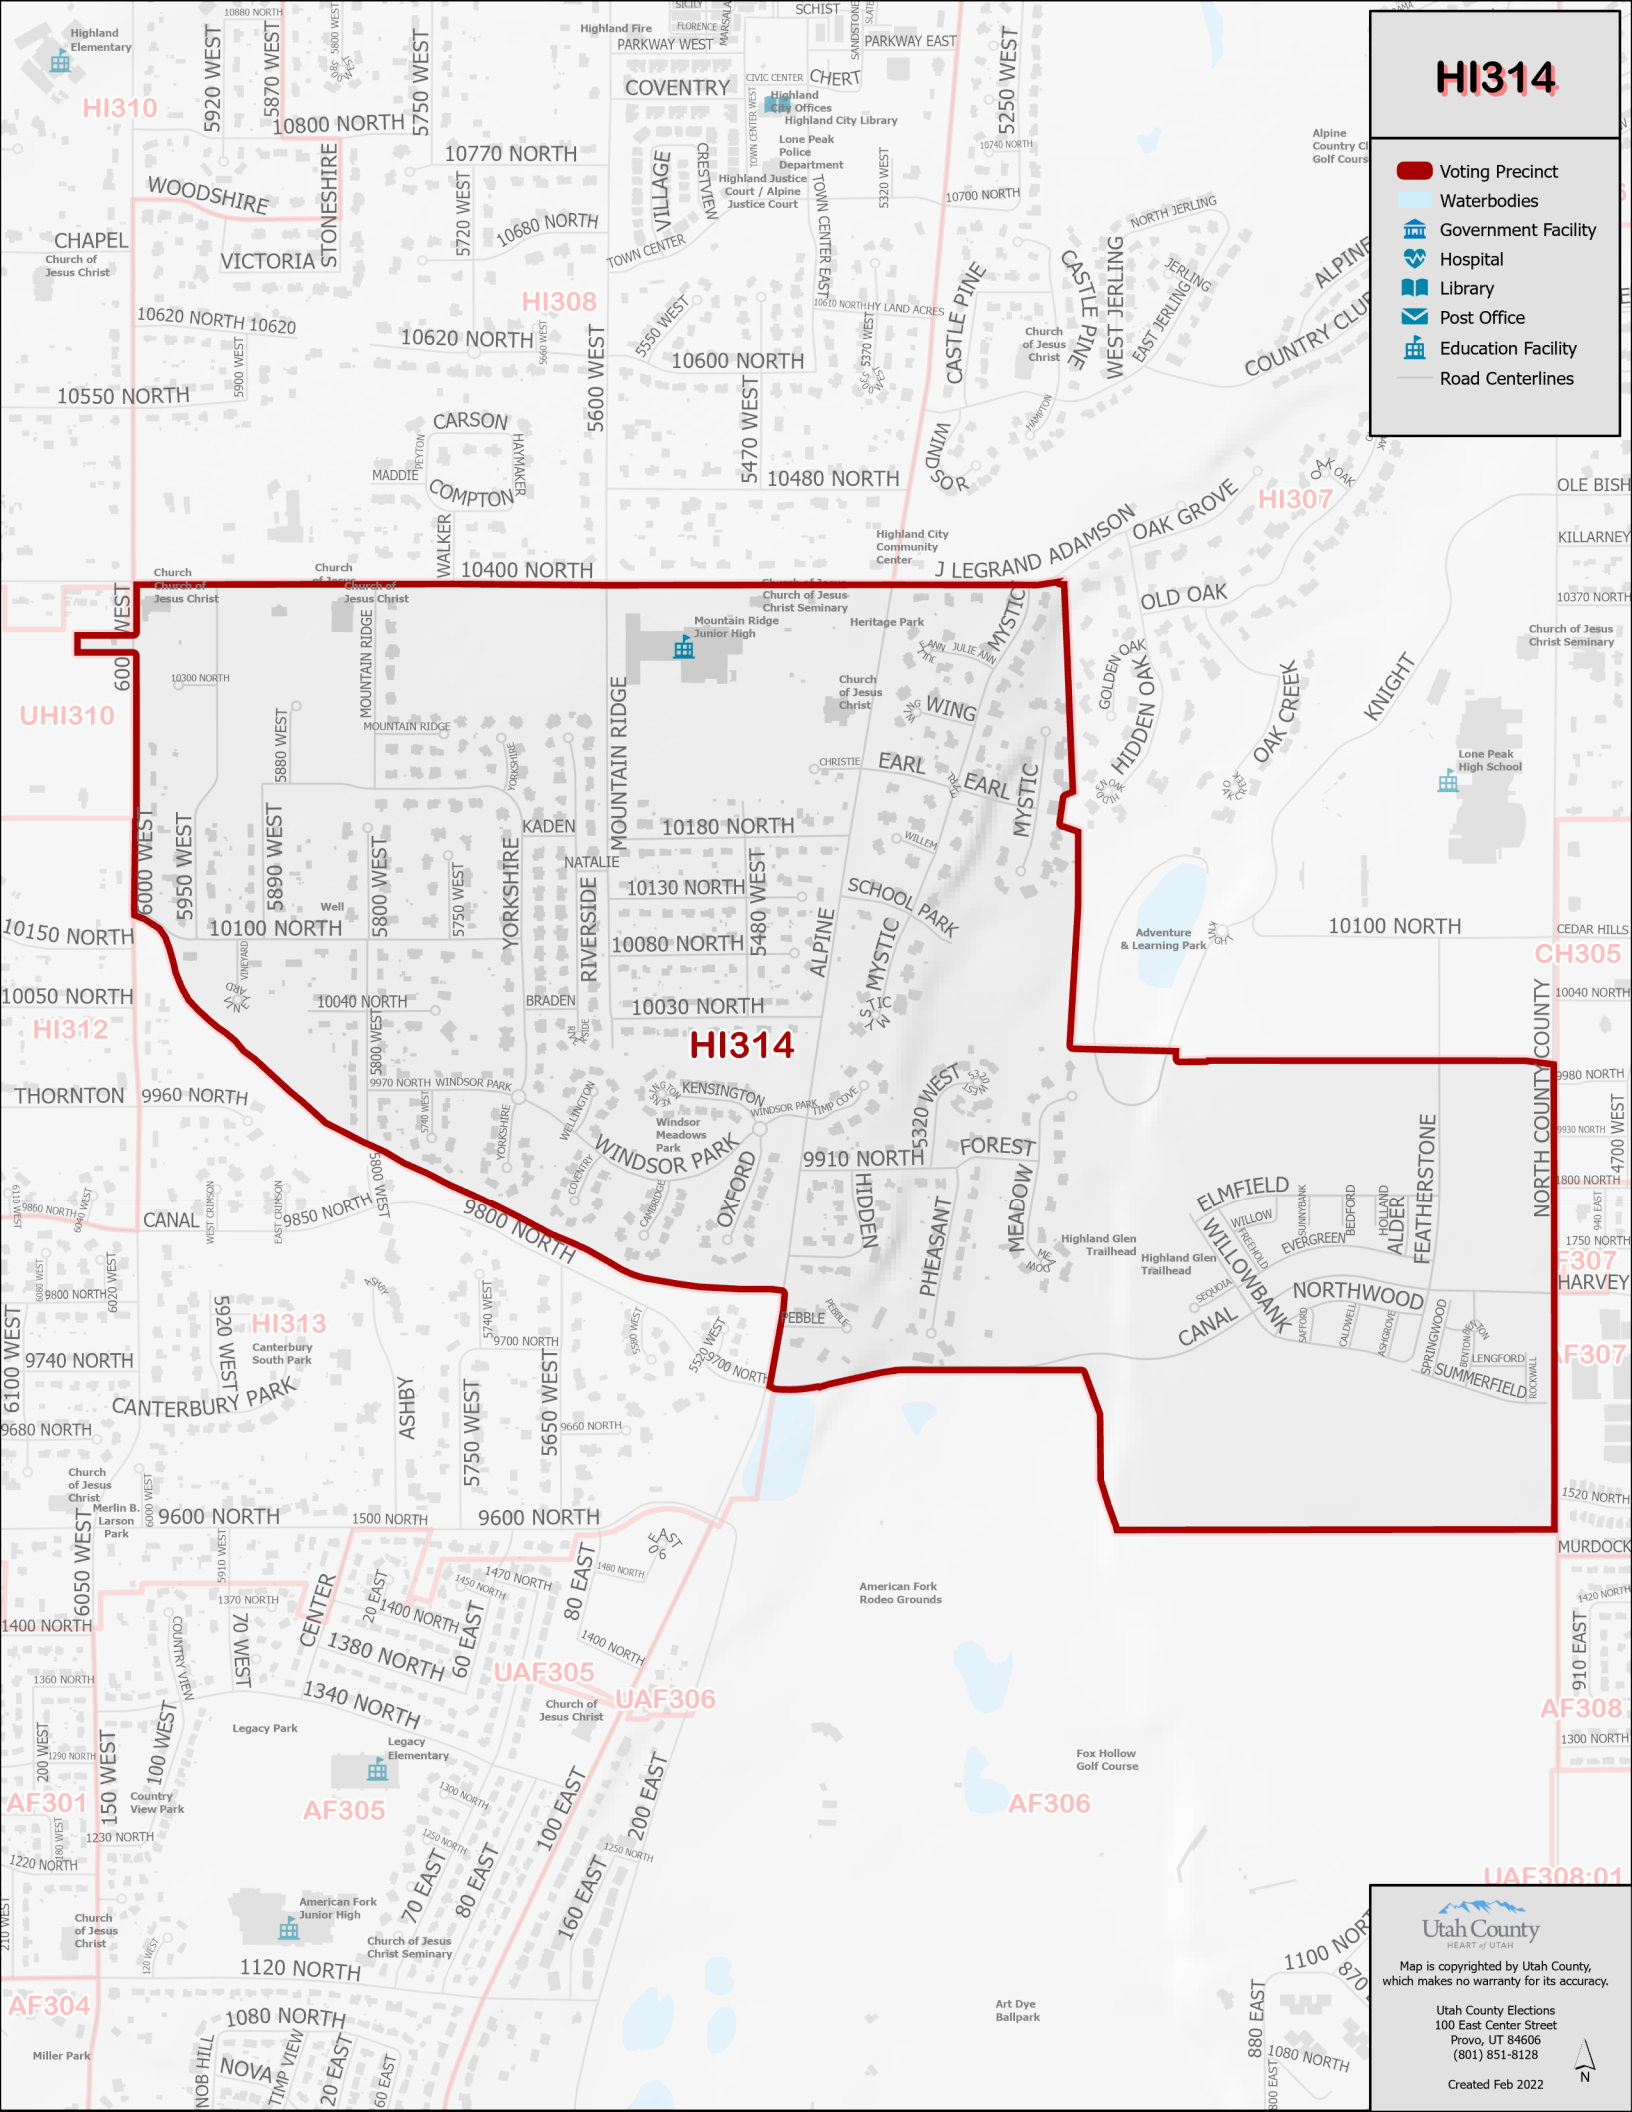

HI314

-  Voting Precinct
-  Waterbodies
-  Government Facility
-  Hospital
-  Library
-  Post Office
-  Education Facility
-  Road Centerlines

Map is copyrighted by Utah County, which makes no warranty for its accuracy.

Utah County Elections
100 East Center Street
Provo, UT 84606
(801) 851-8128

Created Feb 2022