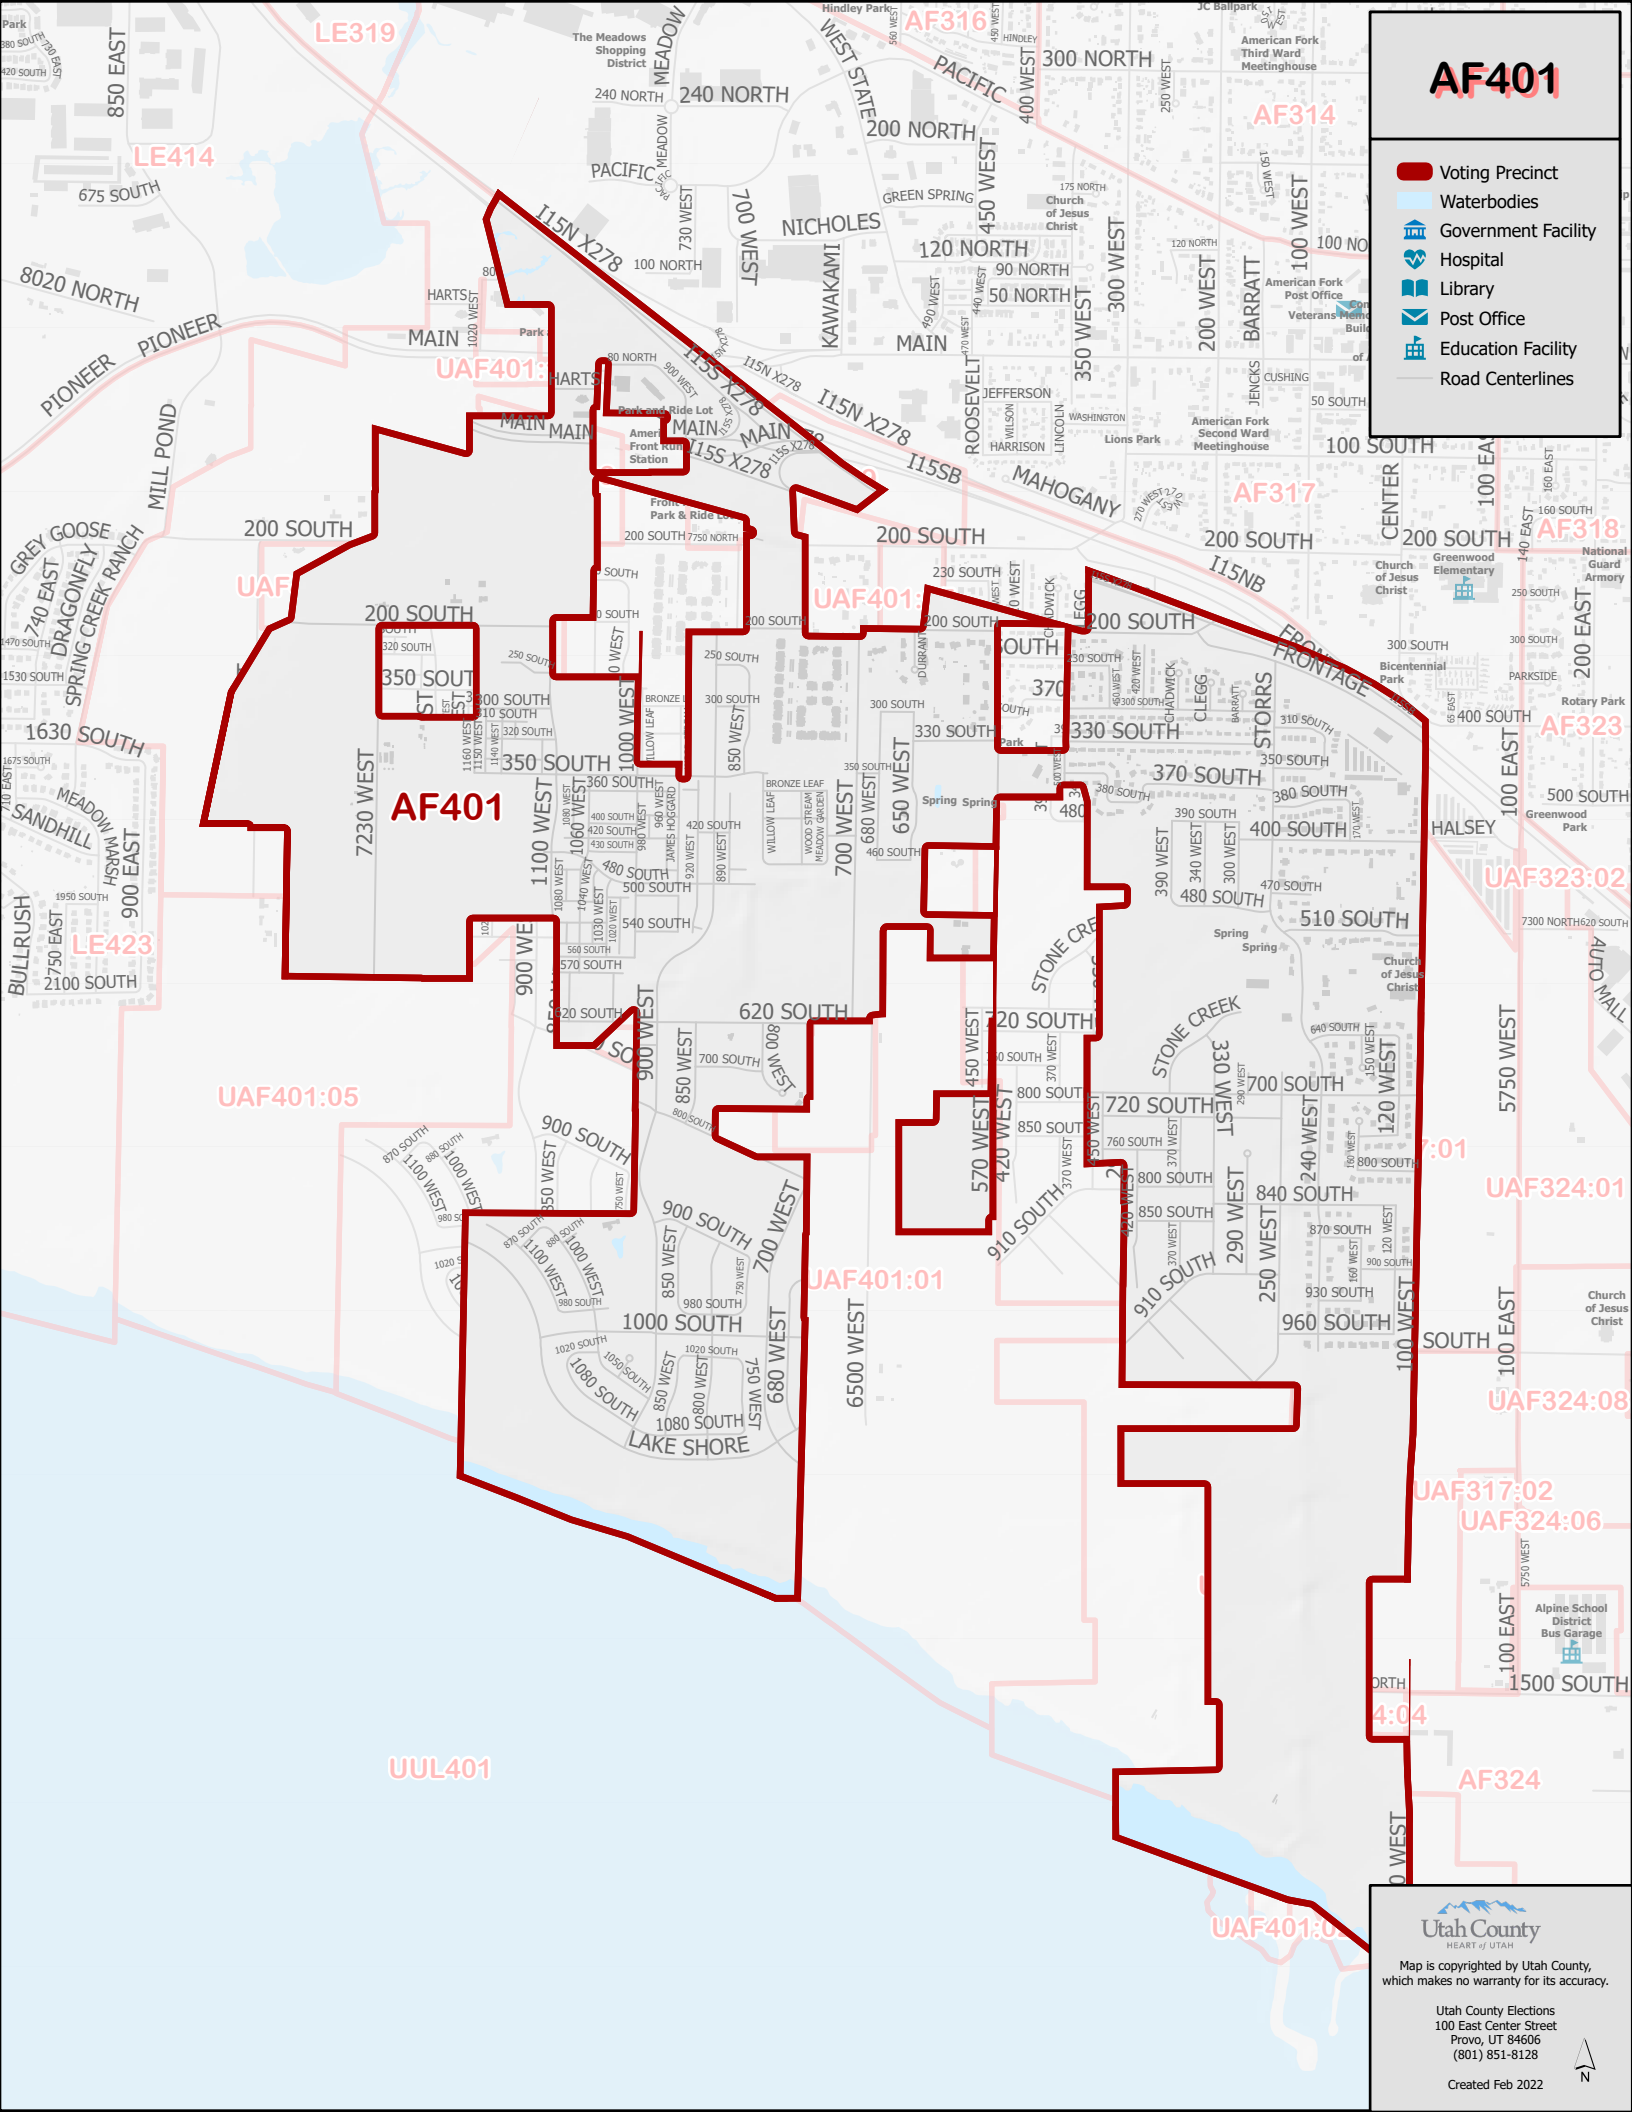

AF401

-  Voting Precinct
-  Waterbodies
-  Government Facility
-  Hospital
-  Library
-  Post Office
-  Education Facility
-  Road Centerlines

Utah County
HEART of UTAH

Map is copyrighted by Utah County, which makes no warranty for its accuracy.