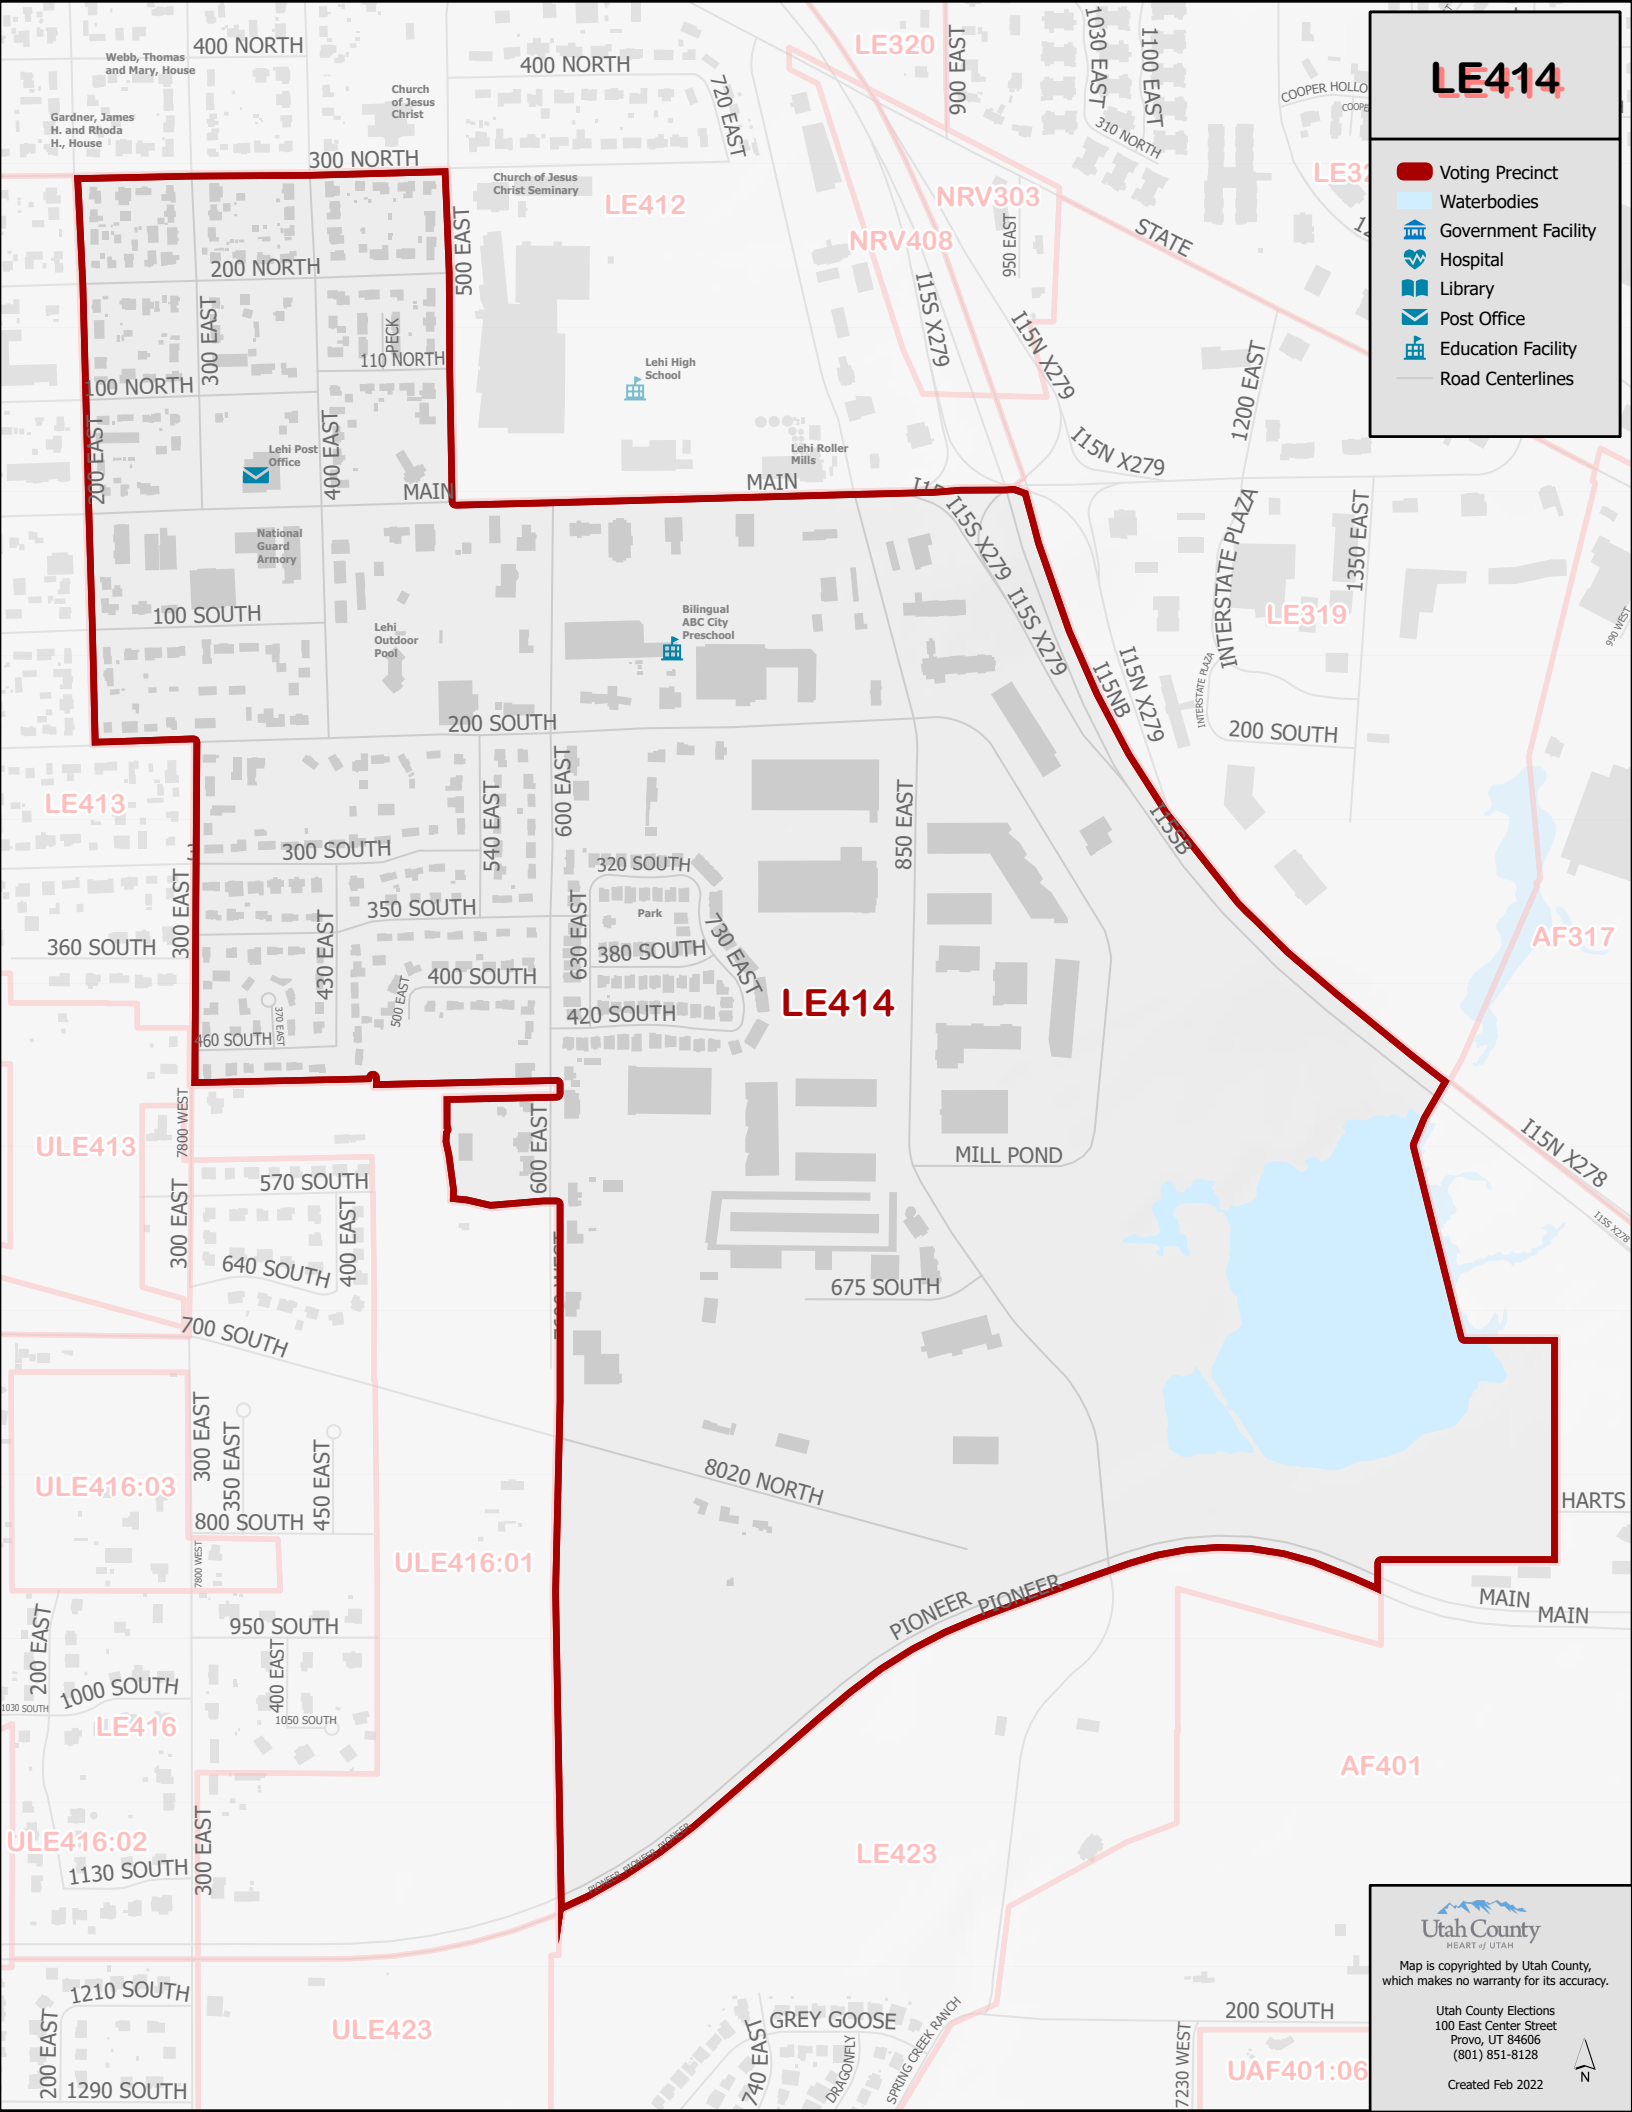

LE414

-  Voting Precinct
-  Waterbodies
-  Government Facility
-  Hospital
-  Library
-  Post Office
-  Education Facility
-  Road Centerlines

Utah County
HEART of UTAH

Map is copyrighted by Utah County,
which makes no warranty for its accuracy.

Utah County Elections
100 East Center Street
Provo, UT 84606
(801) 851-8128

Created Feb 2022