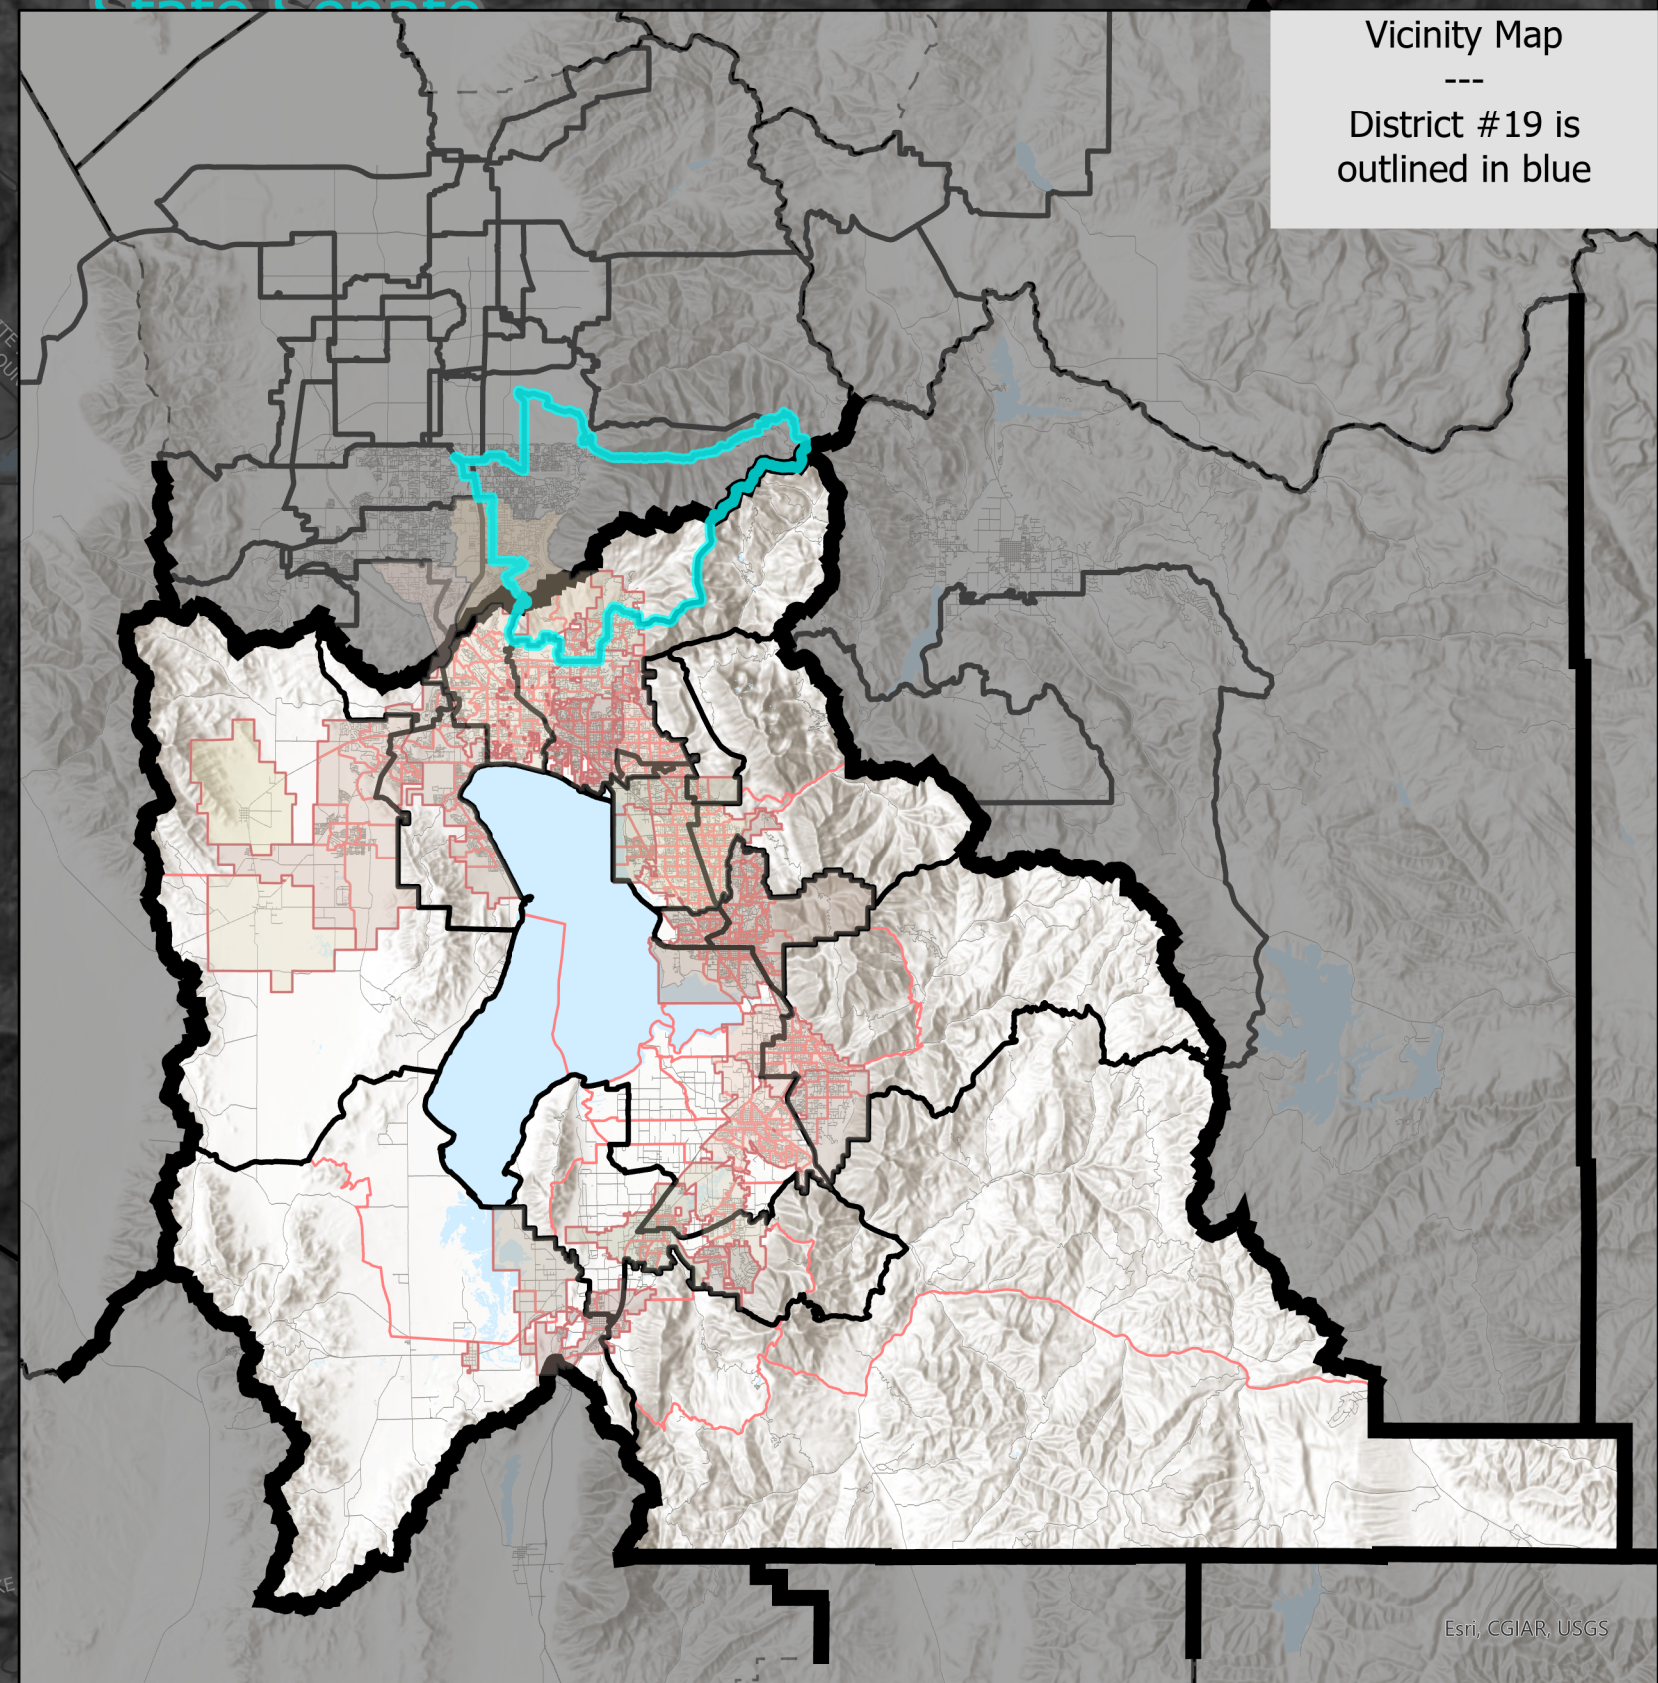

US Senate District 19

Legend

- County Boundar Line
- Voting Precincts
- Road Centerlines
- Waterbodies

Utah County
HEART of UTAH

Map is copyrighted by Utah County,
which makes no warranty for its accuracy.

Utah County Elections
100 East Center Street
Provo, UT 84606
(801) 851-8128

Created Feb 2022