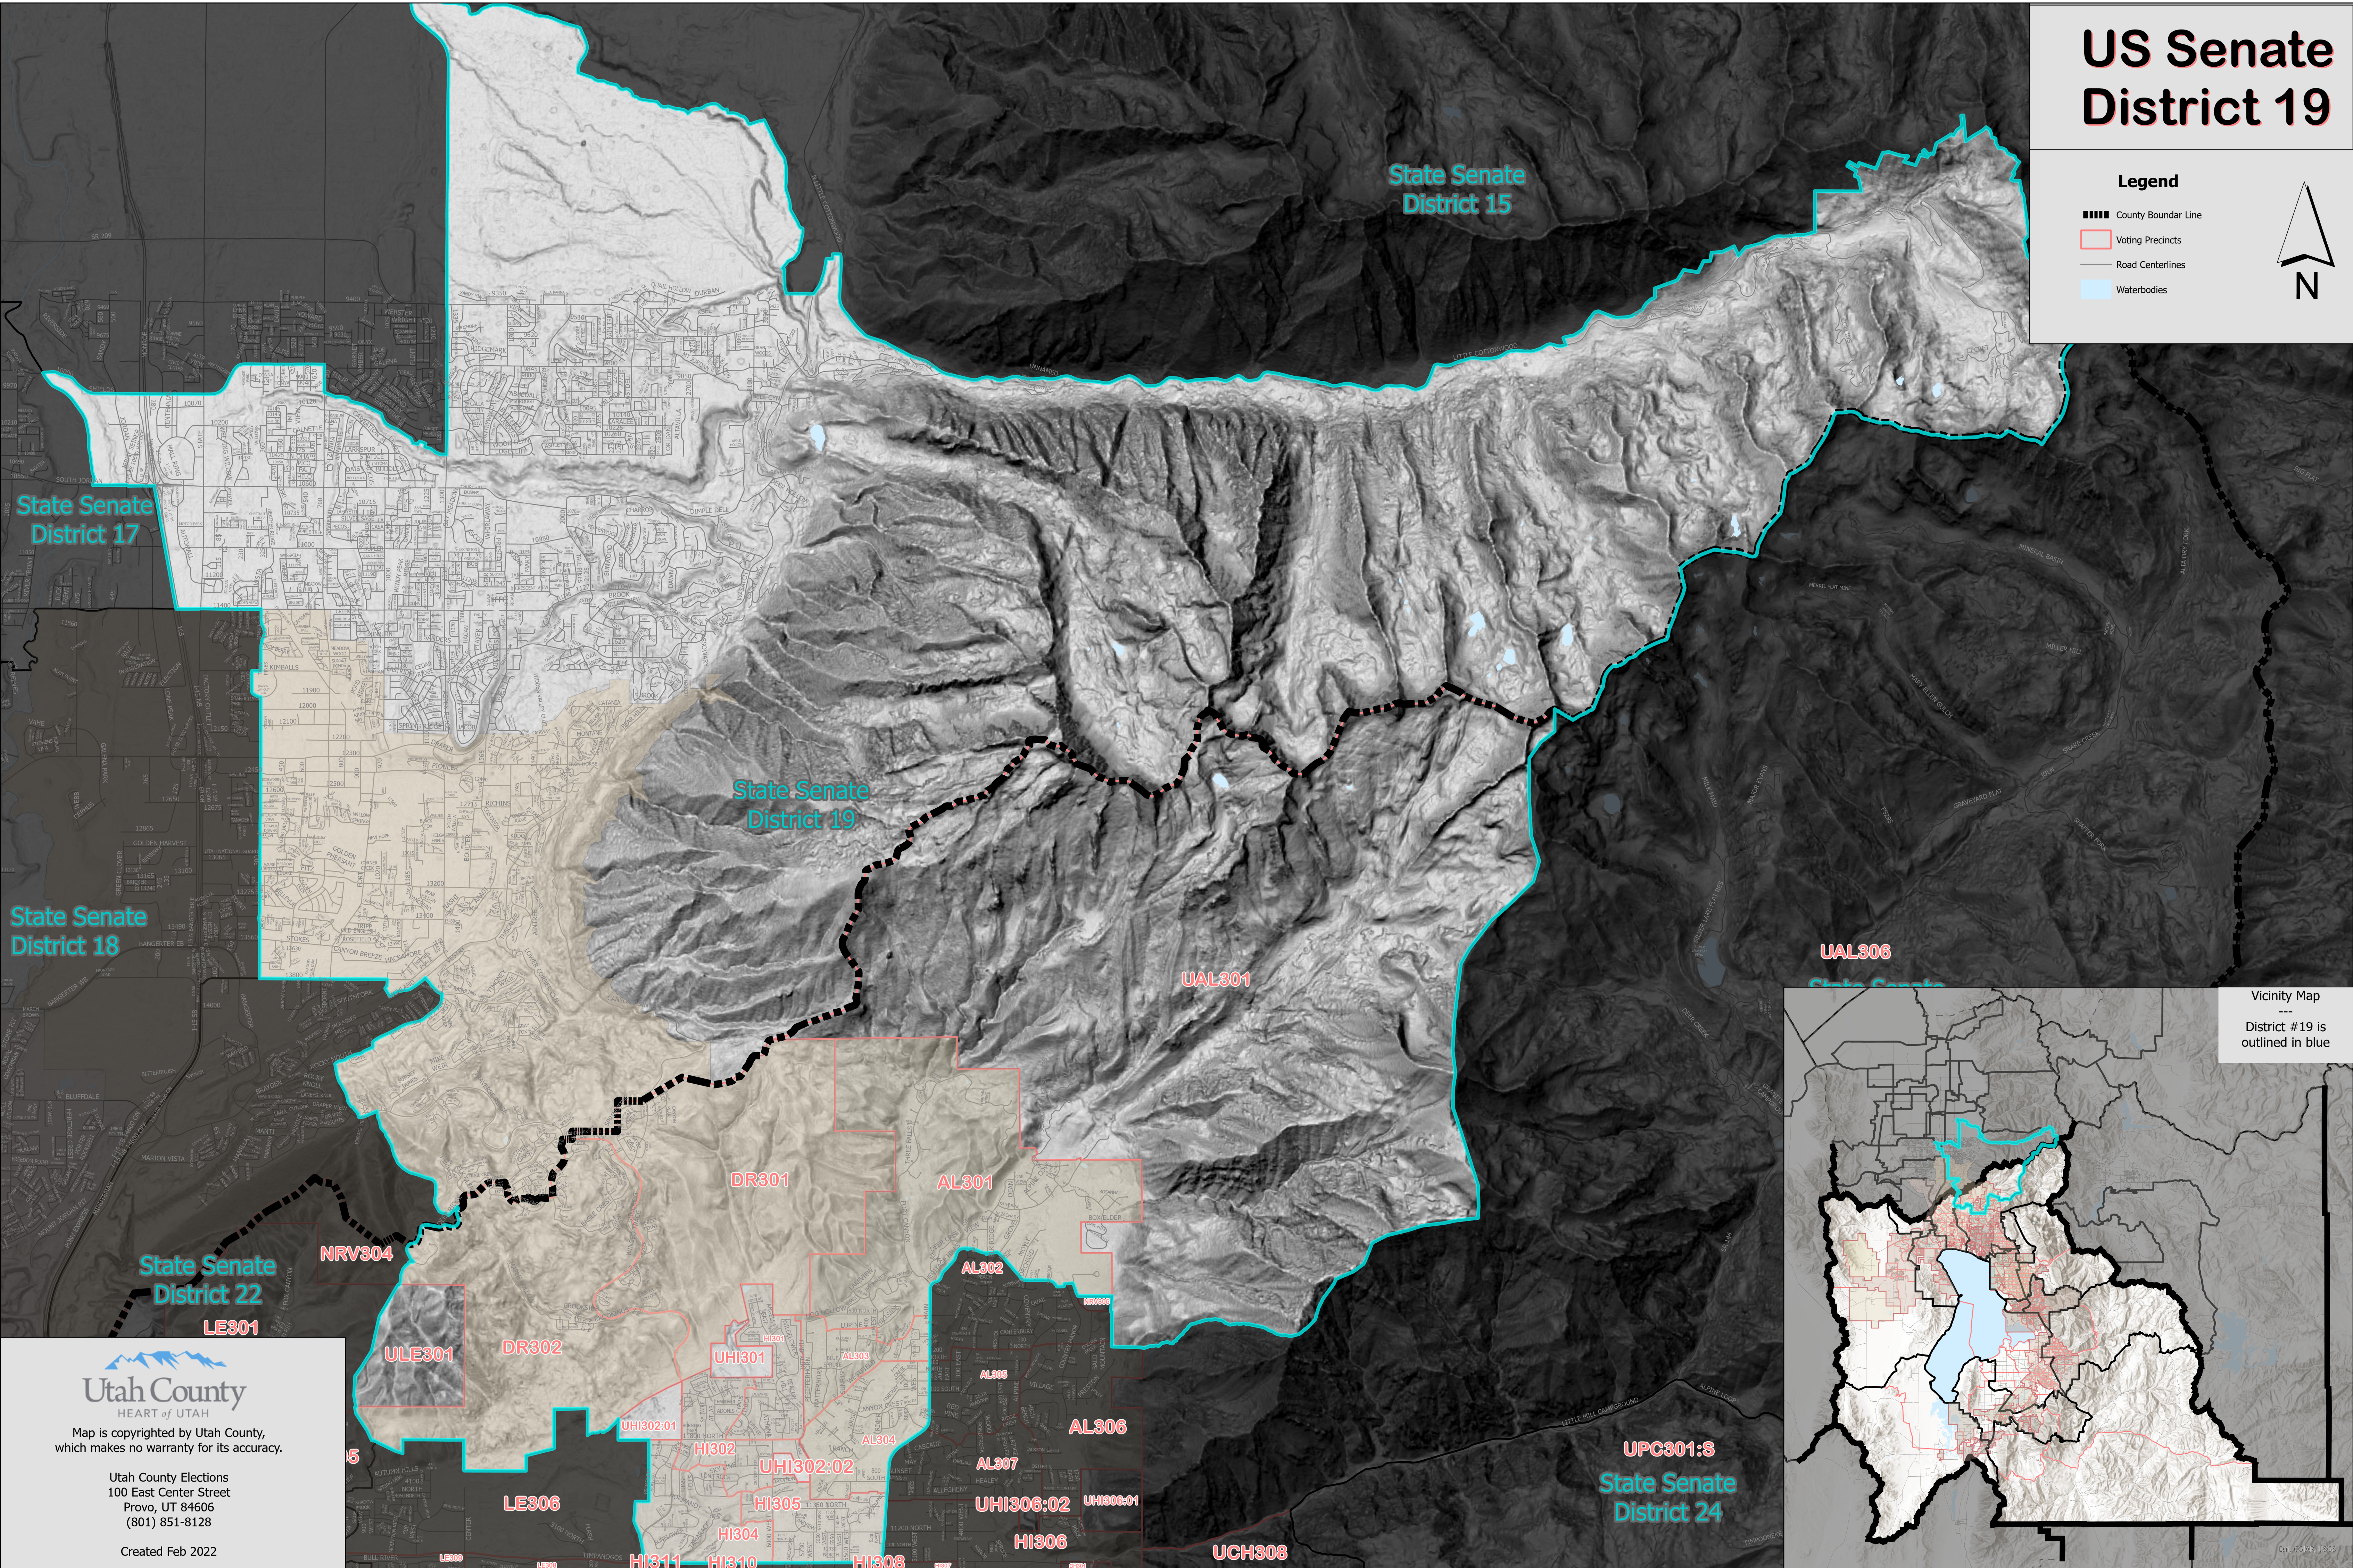

US Senate District 19

Legend

- County Boundar Line
- Voting Precincts
- Road Centerlines
- Waterbodies

Utah County
HEART of UTAH

Map is copyrighted by Utah County,
which makes no warranty for its accuracy.

Utah County Elections
100 East Center Street
Provo, UT 84606
(801) 851-8128

Created Feb 2022