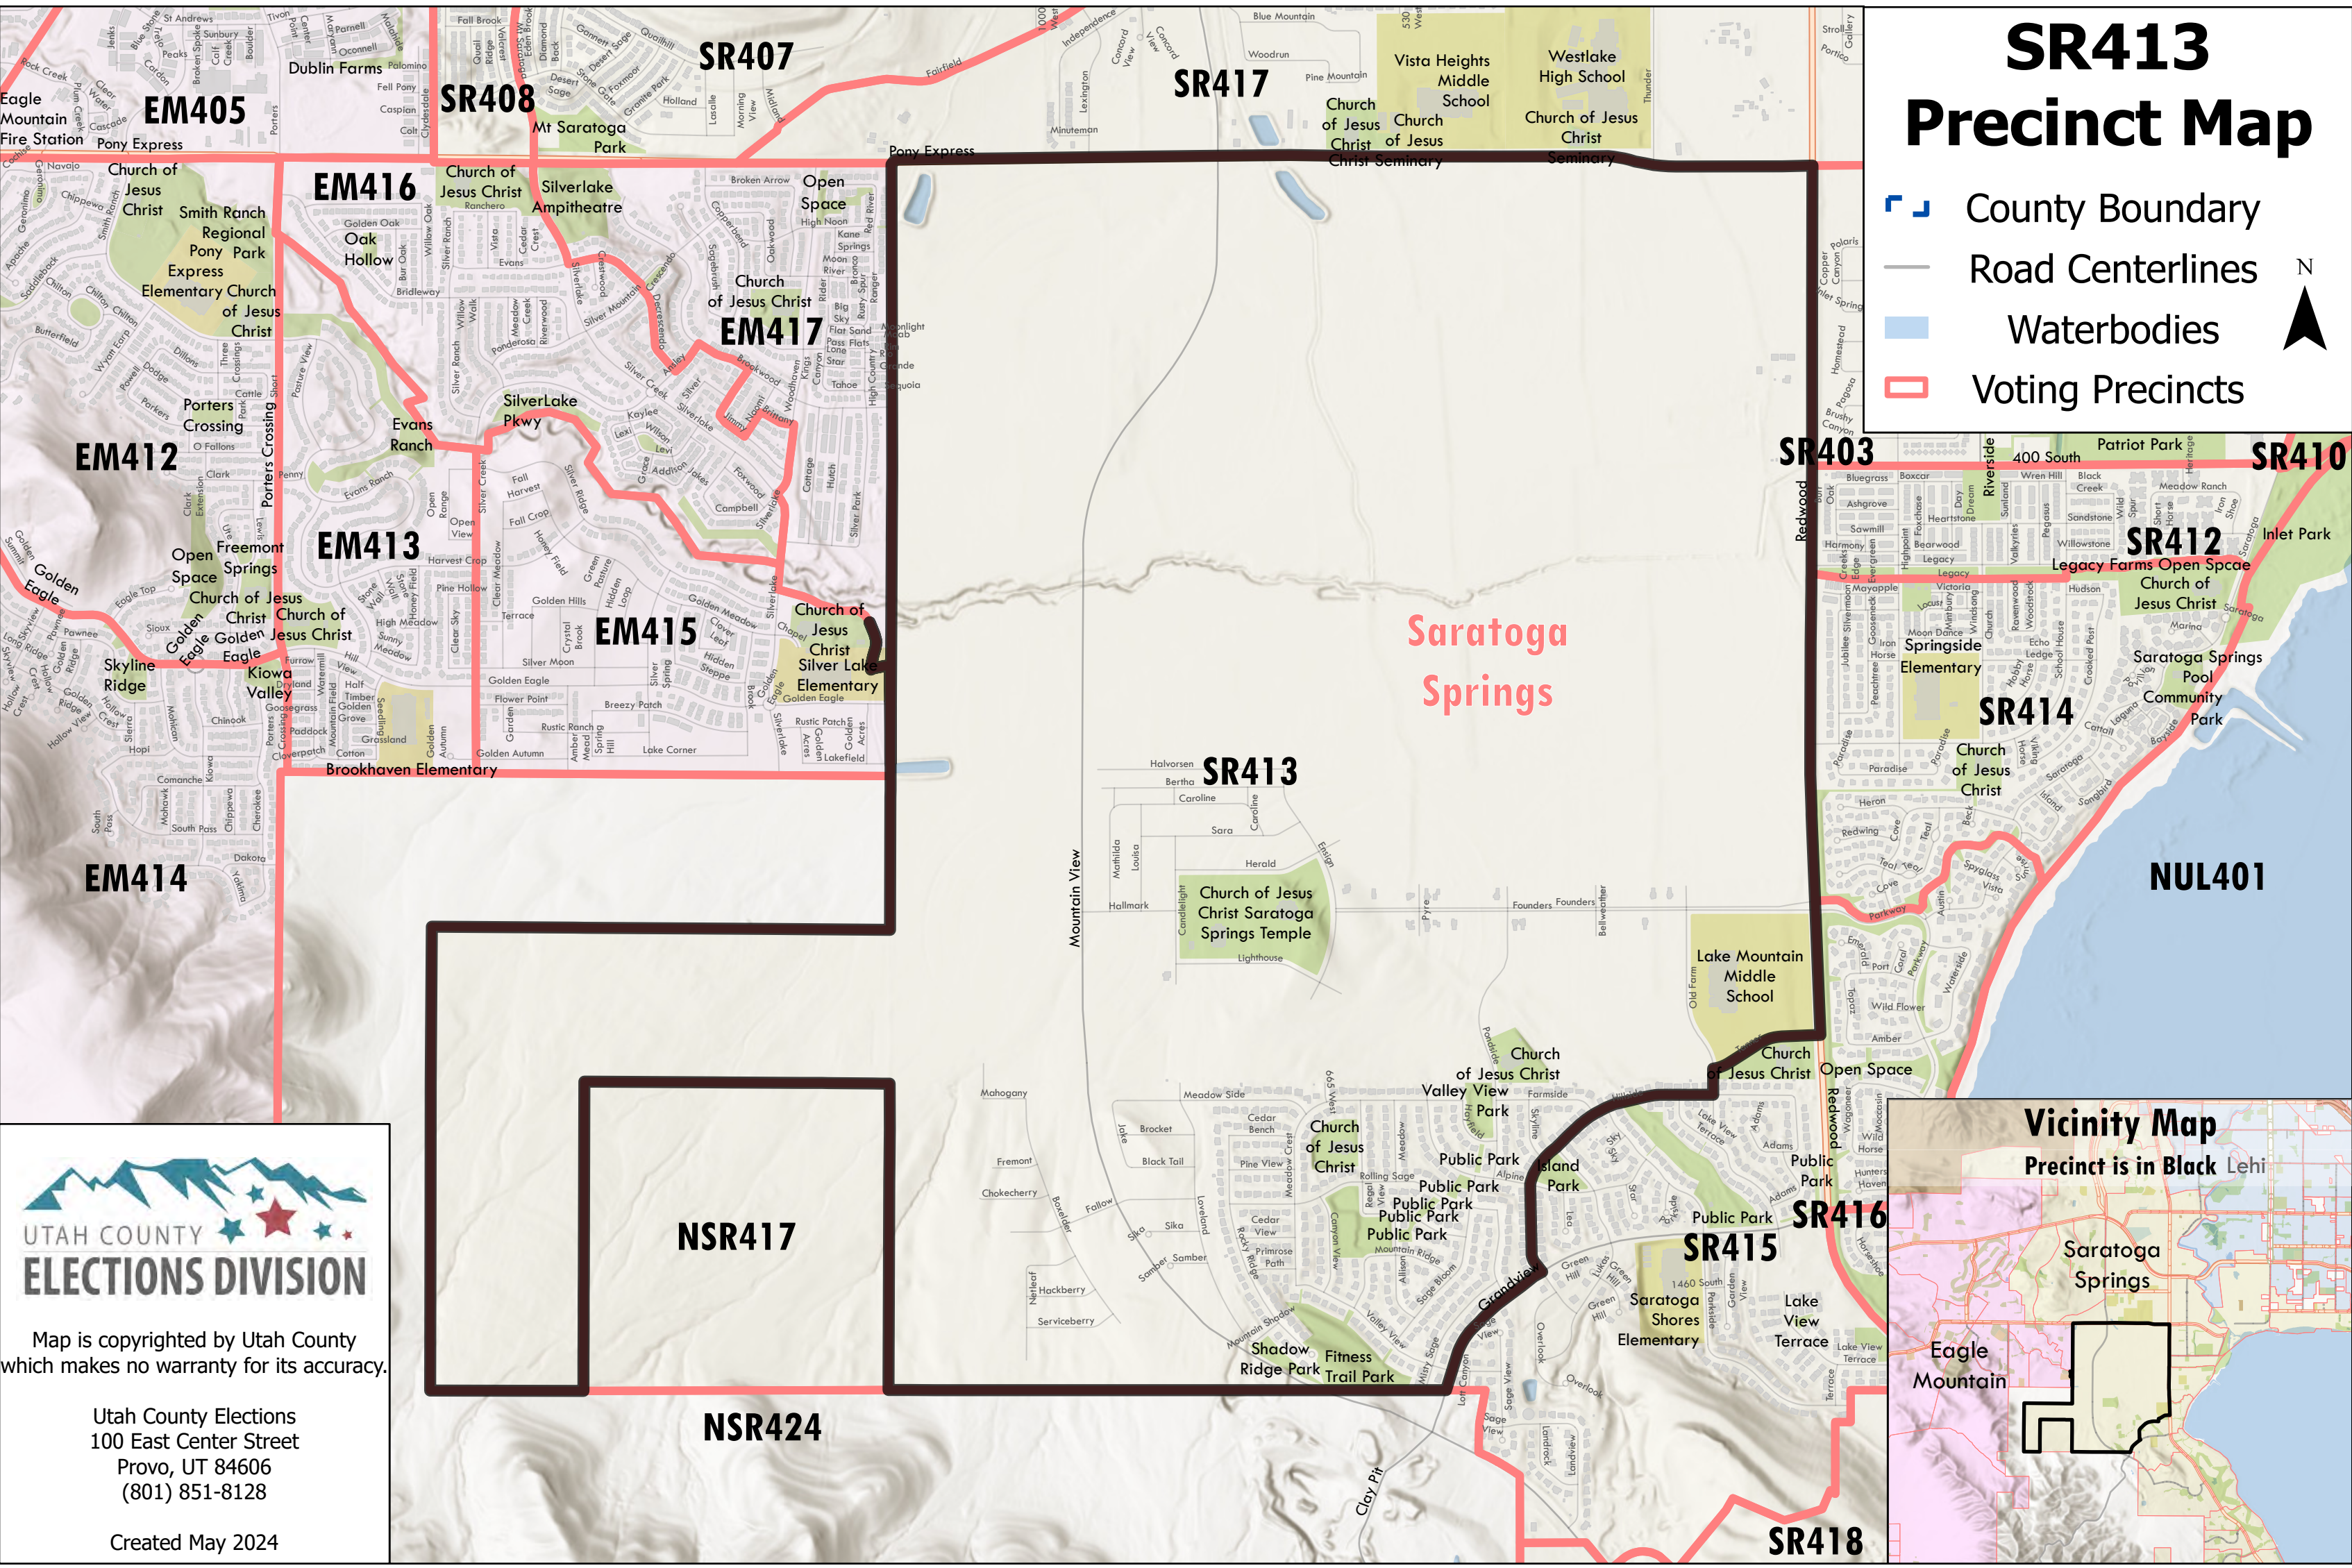

SR413 Precinct Map

-  County Boundary
-  Road Centerlines
-  Waterbodies
-  Voting Precincts

UTAH COUNTY ELECTIONS DIVISION

Map is copyrighted by Utah County which makes no warranty for its accuracy.

Utah County Elections
100 East Center Street
Provo, UT 84606
(801) 851-8128

Created May 2024