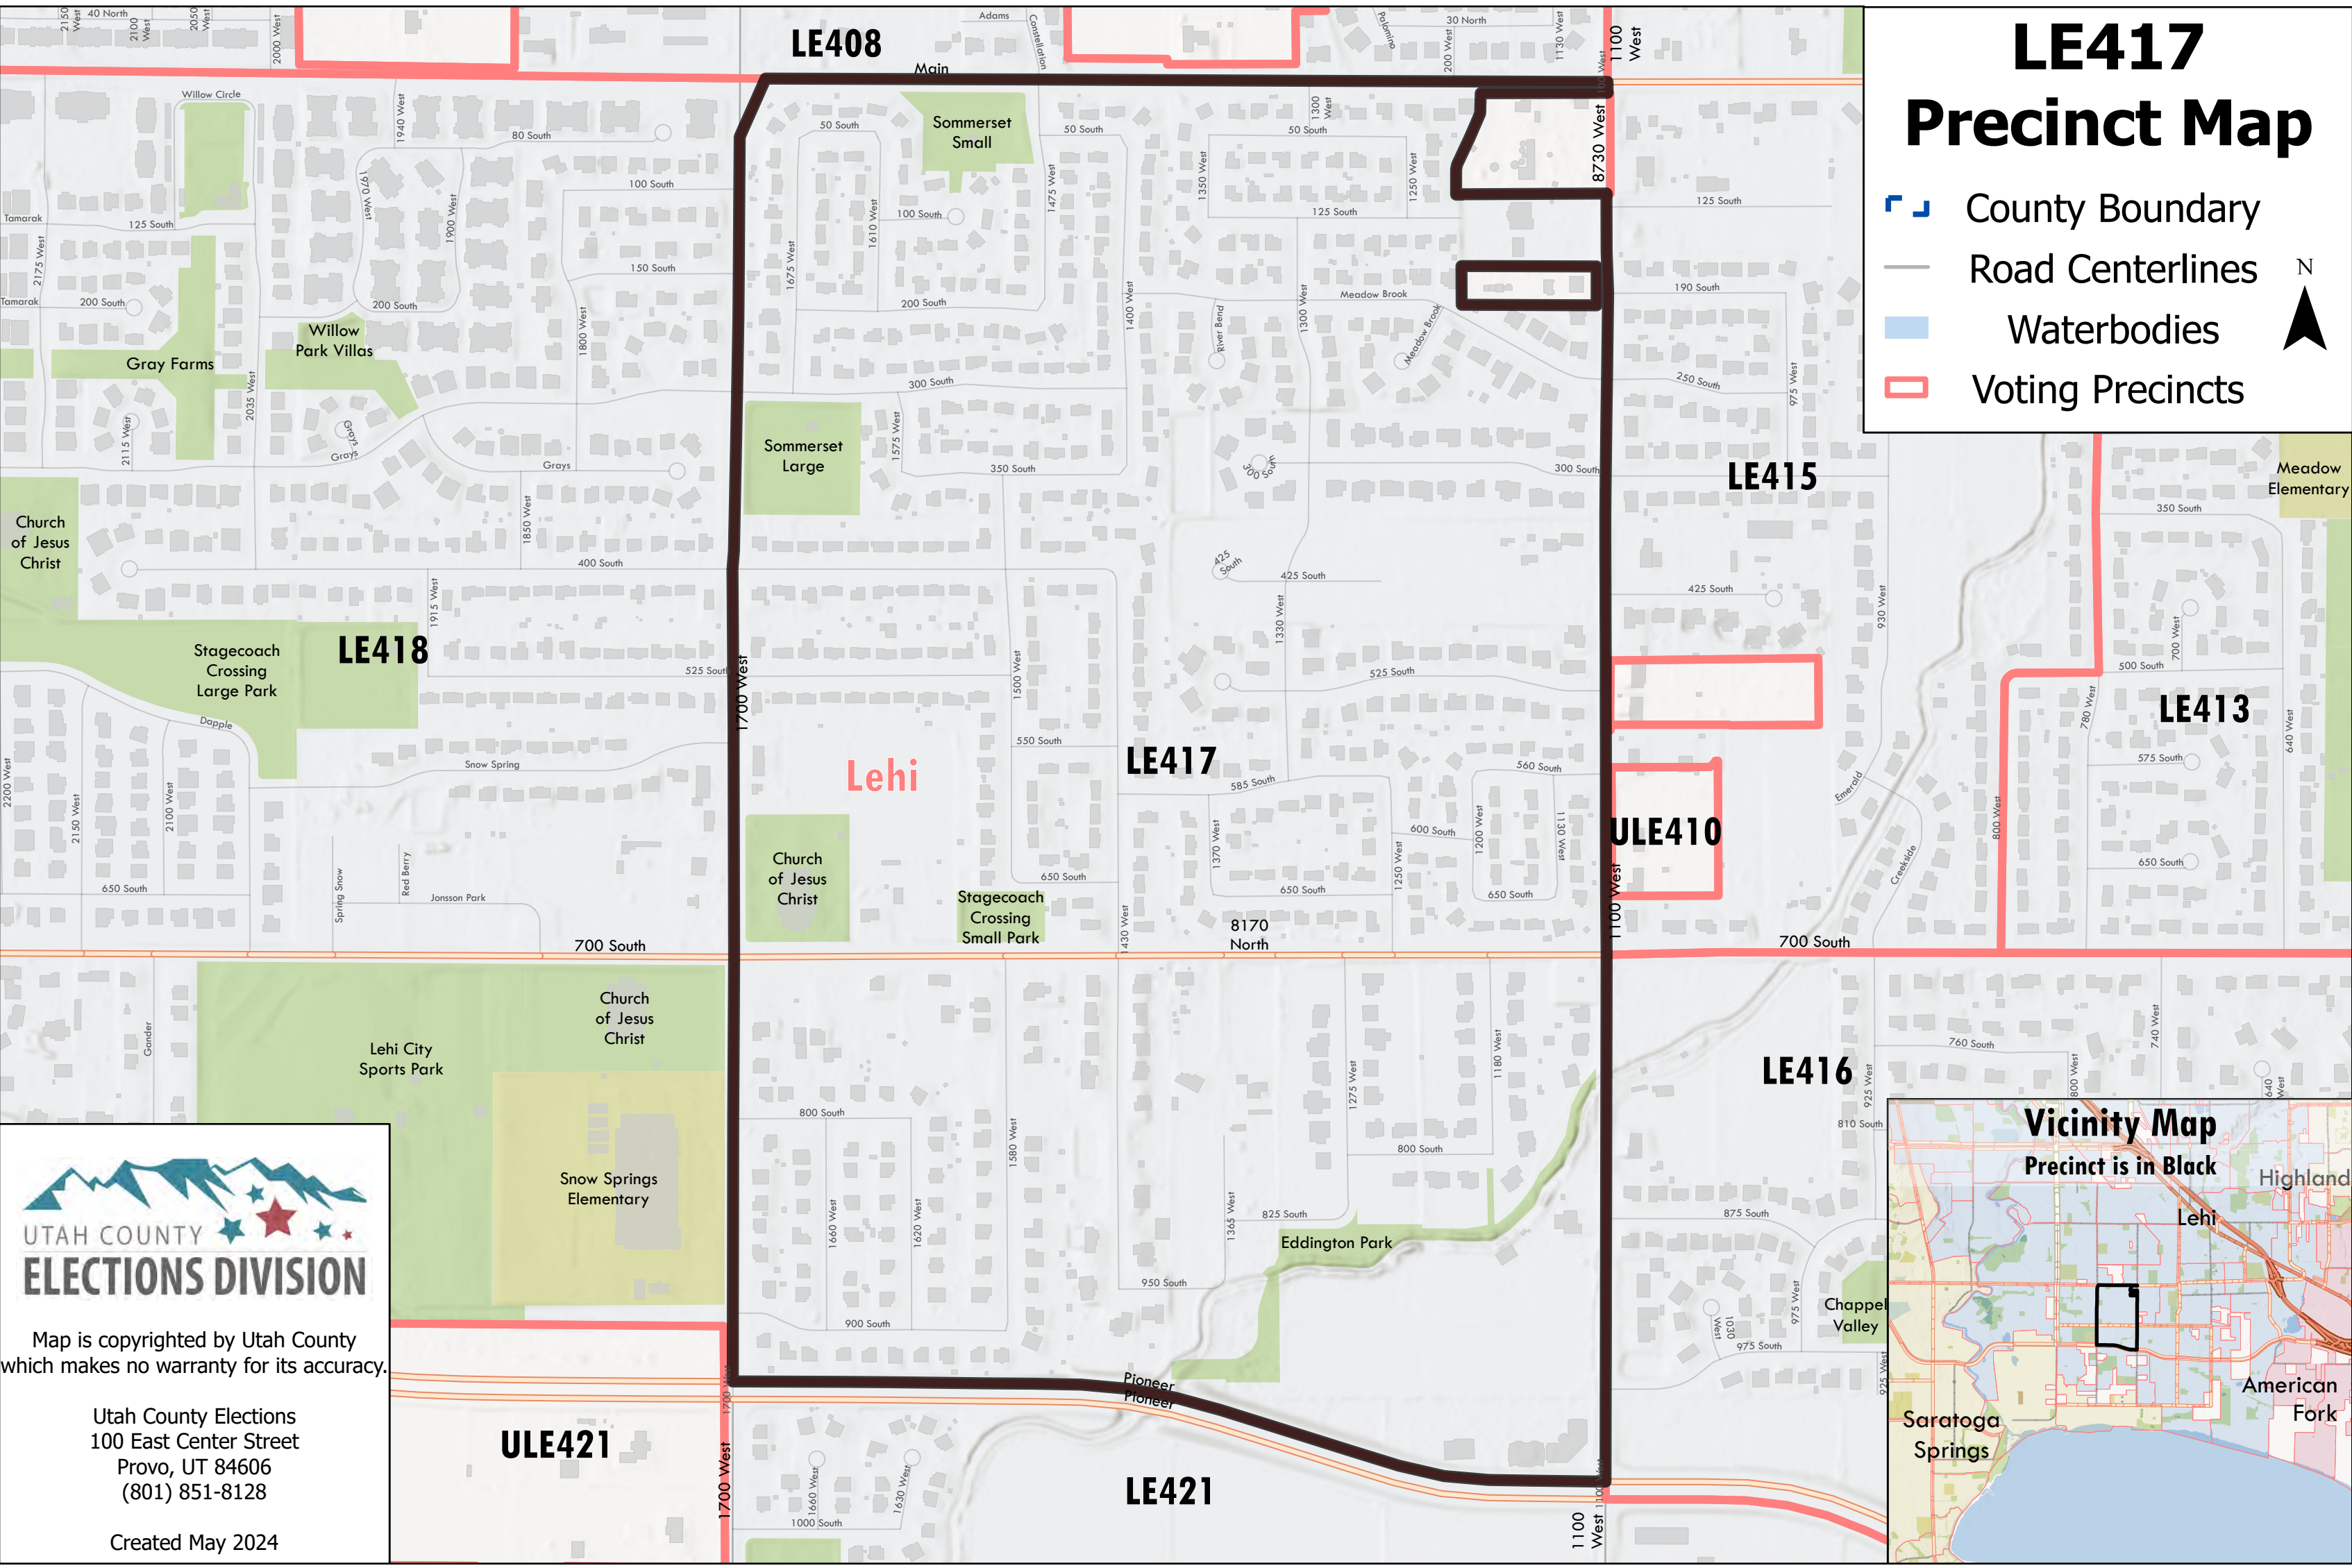

LE417 Precinct Map

-  County Boundary
-  Road Centerlines
-  Waterbodies
-  Voting Precincts

**UTAH COUNTY
ELECTIONS DIVISION**

Map is copyrighted by Utah County
which makes no warranty for its accuracy.

Utah County Elections
100 East Center Street
Provo, UT 84606
(801) 851-8128

Created May 2024