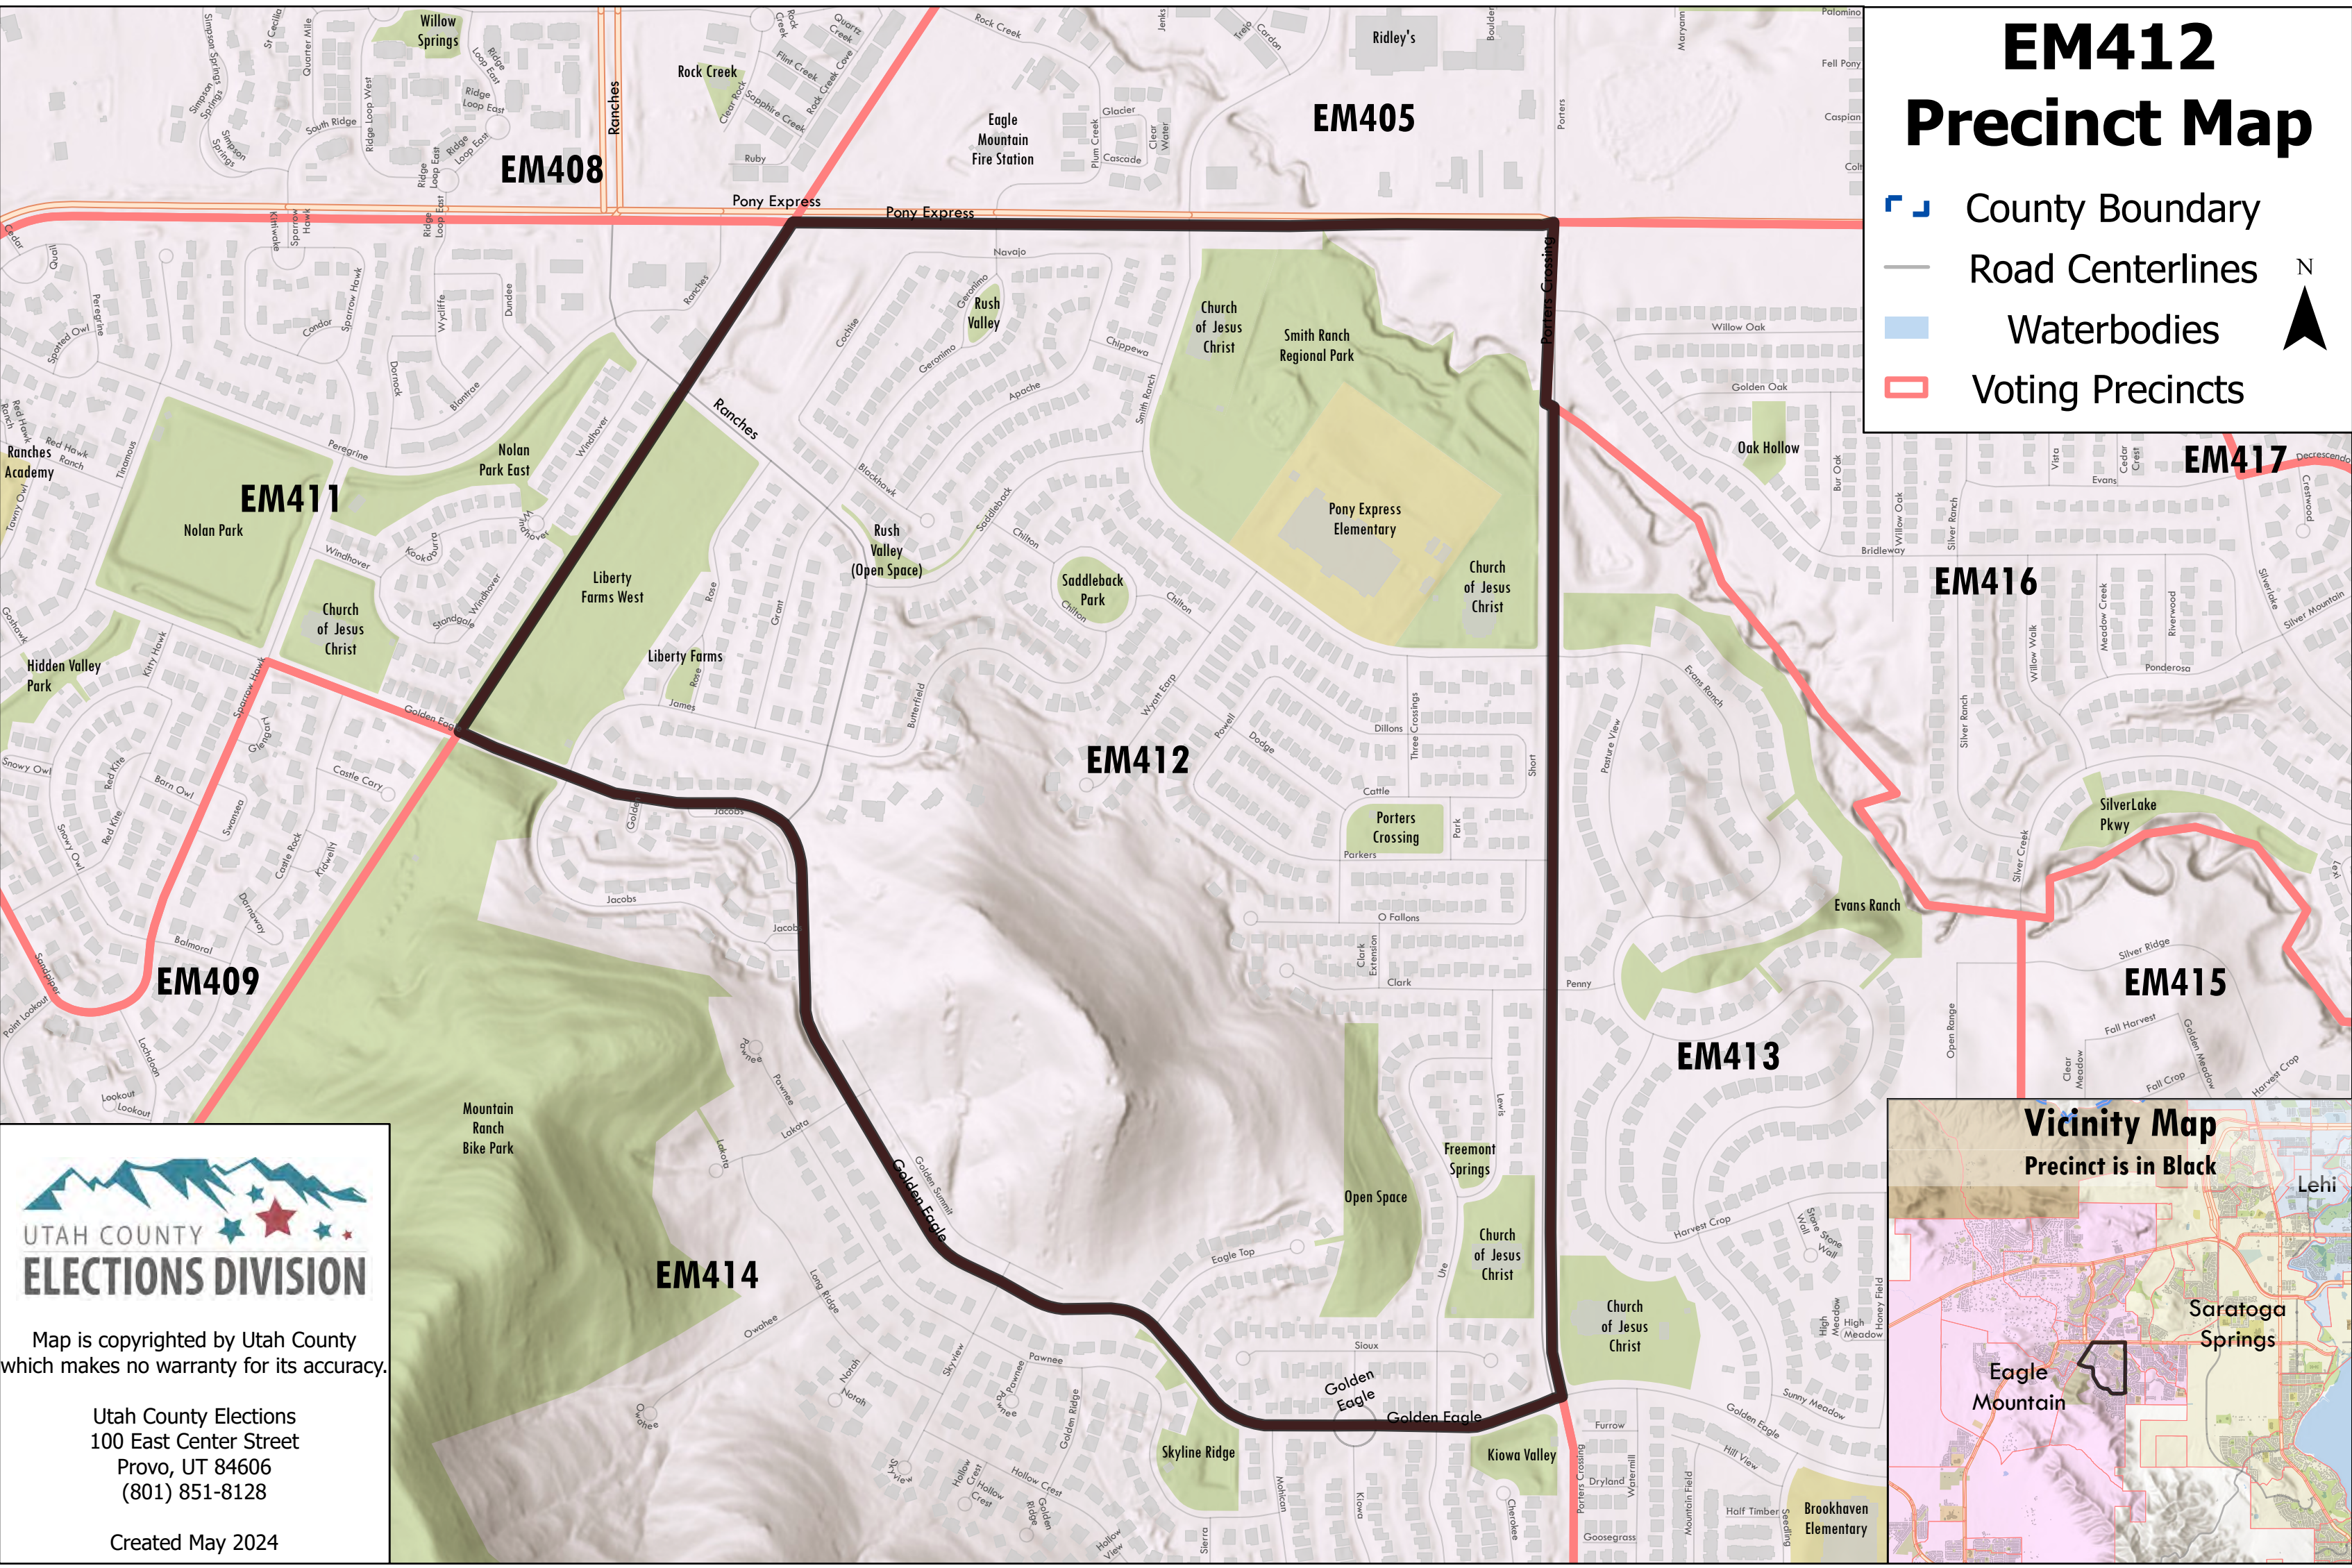

EM412 Precinct Map

-  County Boundary
-  Road Centerlines
-  Waterbodies
-  Voting Precincts

Map is copyrighted by Utah County which makes no warranty for its accuracy.

Utah County Elections
100 East Center Street
Provo, UT 84606
(801) 851-8128