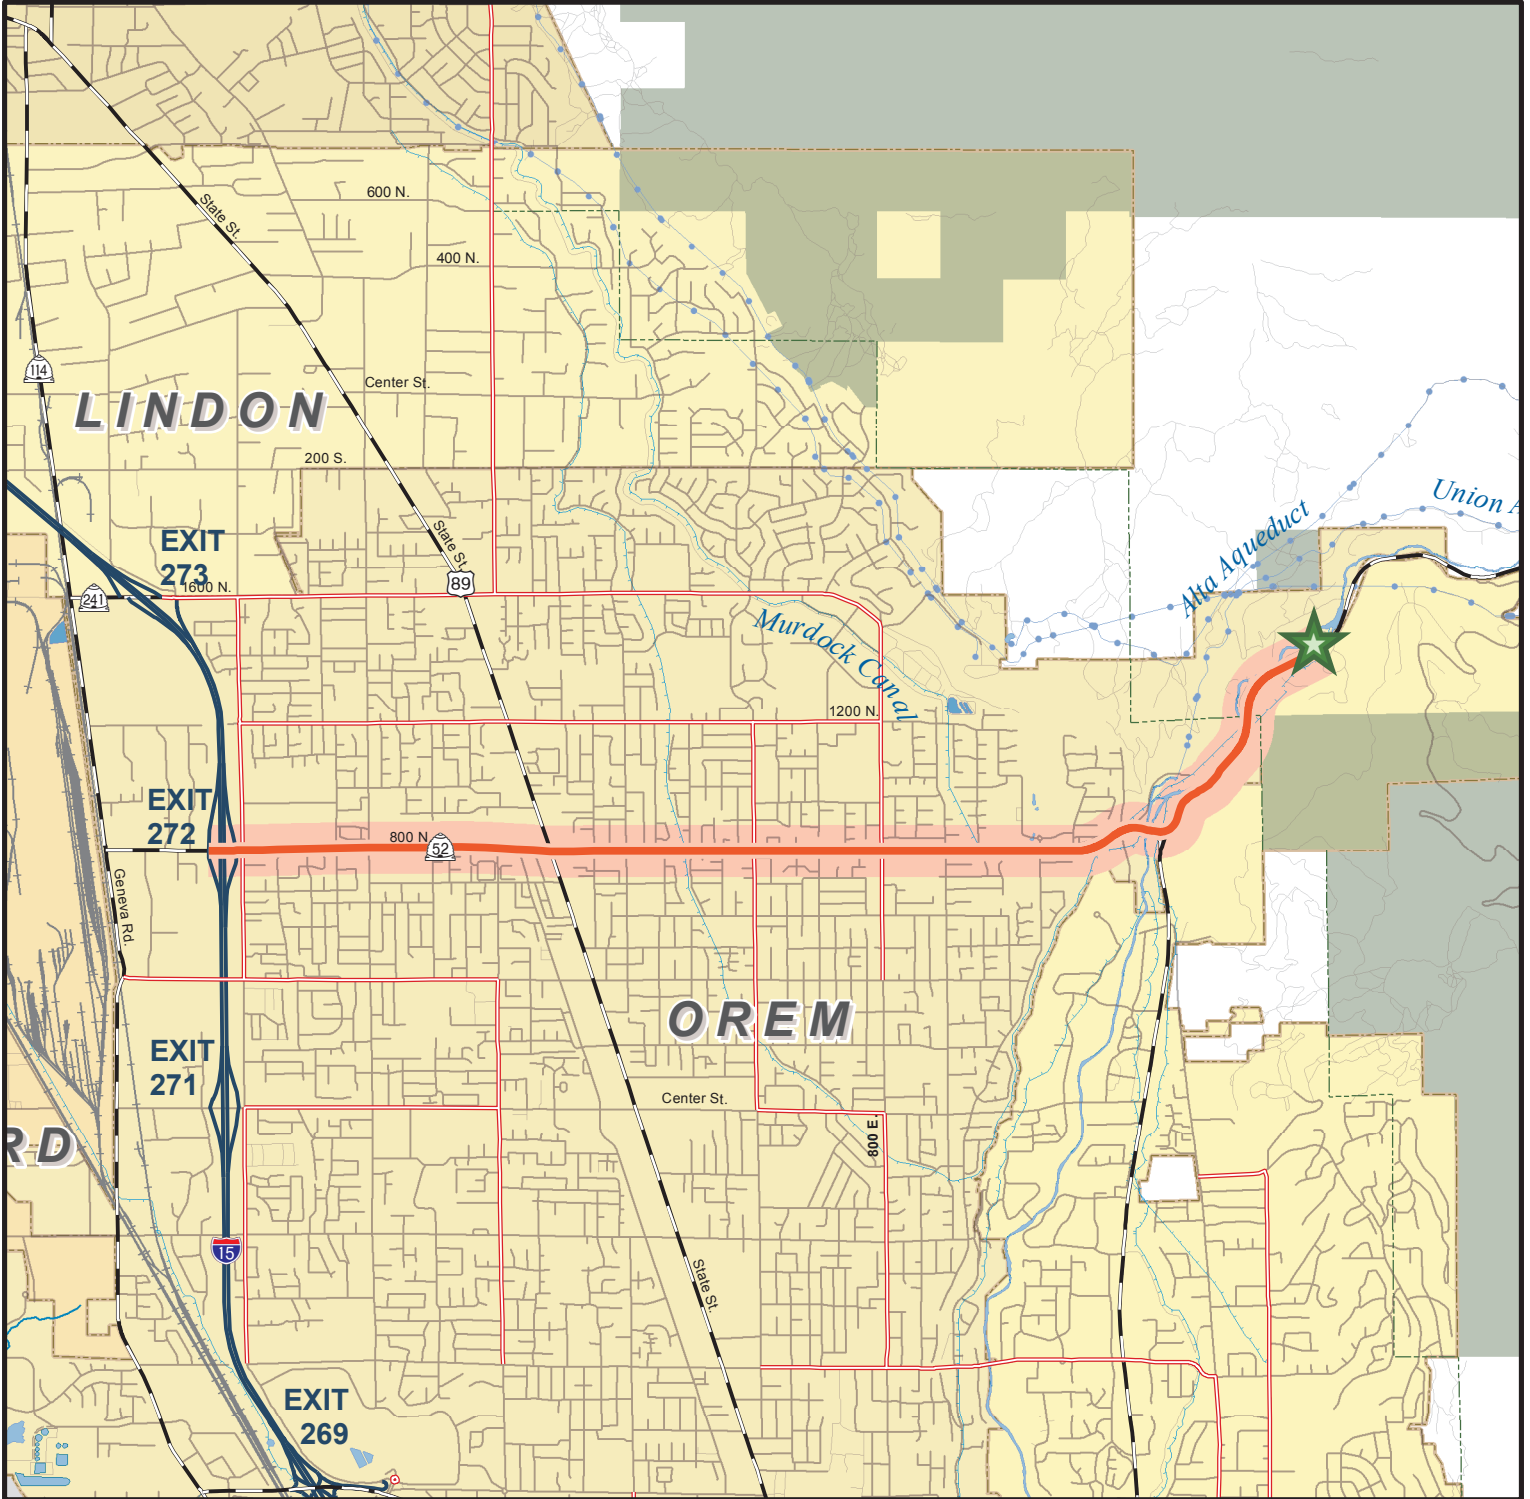

Canyon View Park

1085 East Provo Canyon Road

1:48,000
1 inch equals 4,000 feet

Utah County Public Works Mapping Division
2855 South State Street, Provo, UT 84606
(801) 851-8626

Legend

Canyon View Park

State Roads

Local Roads

Incorporated Cities

Public Lands

Copyright 2005 by Utah County Government.
All rights reserved. Portions may be copied for
incidental use, but may not be resold.